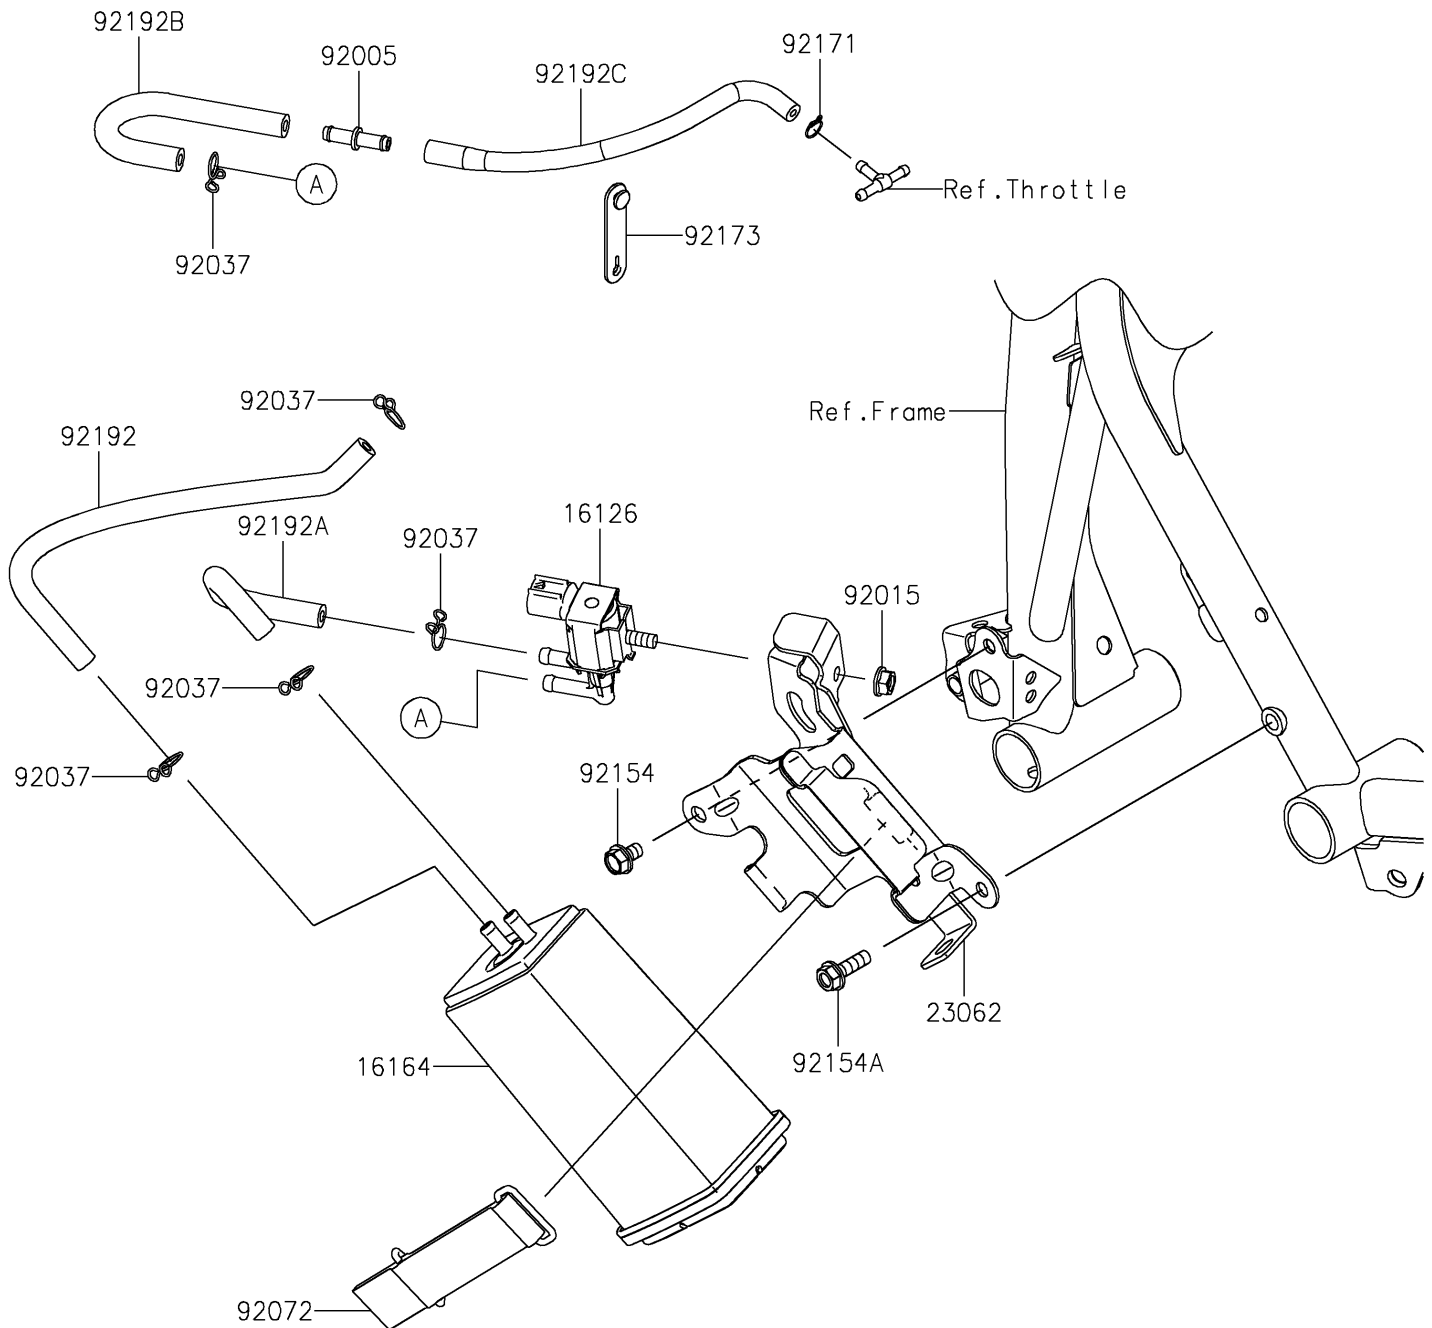

2021 NINJA® 400

PARTS DIAGRAM

Fuel Evaporative System(CA)

E1650

2021 NINJA® 400

PARTS LIST

Fuel Evaporative System(CA)

ITEM NAME	PART NUMBER	QUANTITY
VALVE,SOLENOID (Ref # 16126)	16126-0705	1
CANISTER (Ref # 16164)	16164-0012	1
BRACKET-COMP,CANISTER (Ref # 23062)	23062-0949	1
FITTING (Ref # 92005)	92005-0721	1
NUT,FLANGED,6MM (Ref # 92015)	92015-1367	1
CLAMP,TUBE (Ref # 92037)	92037-147	5
BAND,CANISTER (Ref # 92072)	92072-0815	1
BOLT,FLANGED,6X10 (Ref # 92154)	92154-2939	1
BOLT-FLANGED,6X20 (Ref # 92154A)	92154-3812	1
CLAMP (Ref # 92171)	92171-0573	1
CLAMP,RUBBER PLATE (Ref # 92173)	92173-1229	1
TUBE,FUEL TANK-CANISTER (Ref # 92192)	92192-1806	1
TUBE,CANISTER-VALVE SOLENOID (Ref # 92192A)	92192-1807	1
TUBE,SOLENOID VALVE-FITTING (Ref # 92192B)	92192-1808	1
TUBE,FITTING-THROTTLE BODY (Ref # 92192C)	92192-1920	1