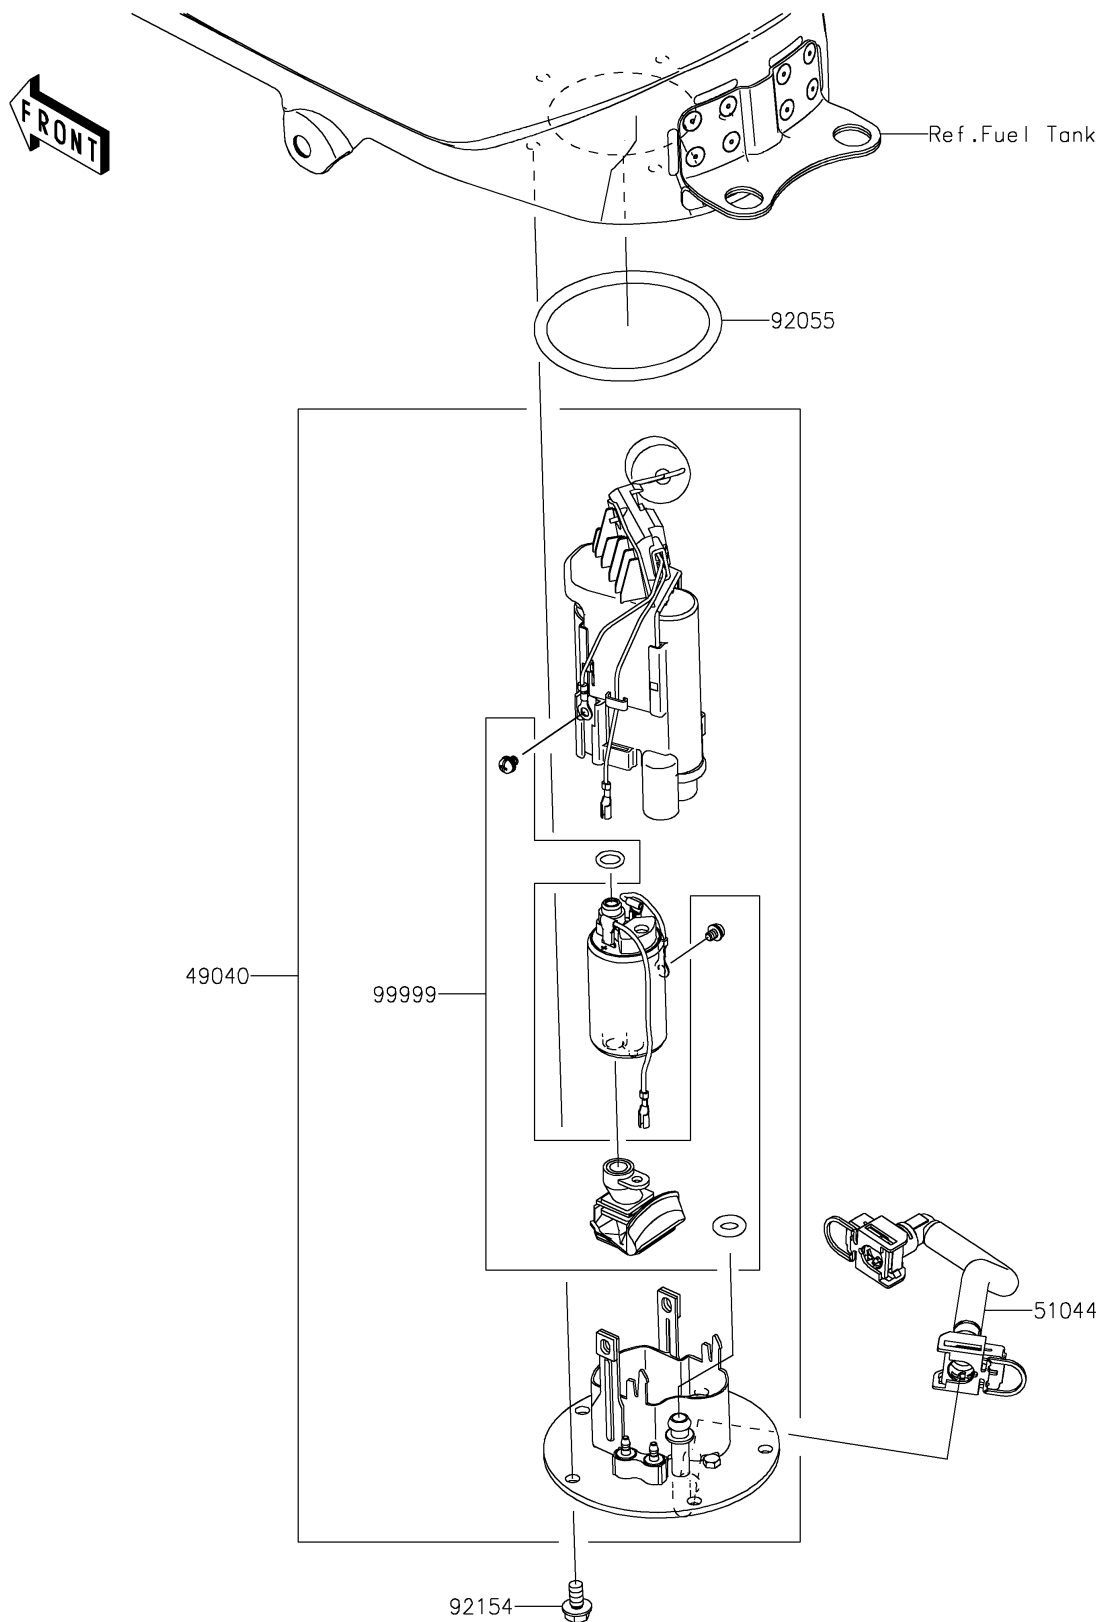

2021 NINJA® 400

PARTS DIAGRAM

Fuel Pump

Kawasaki

Let the Good Times Roll®