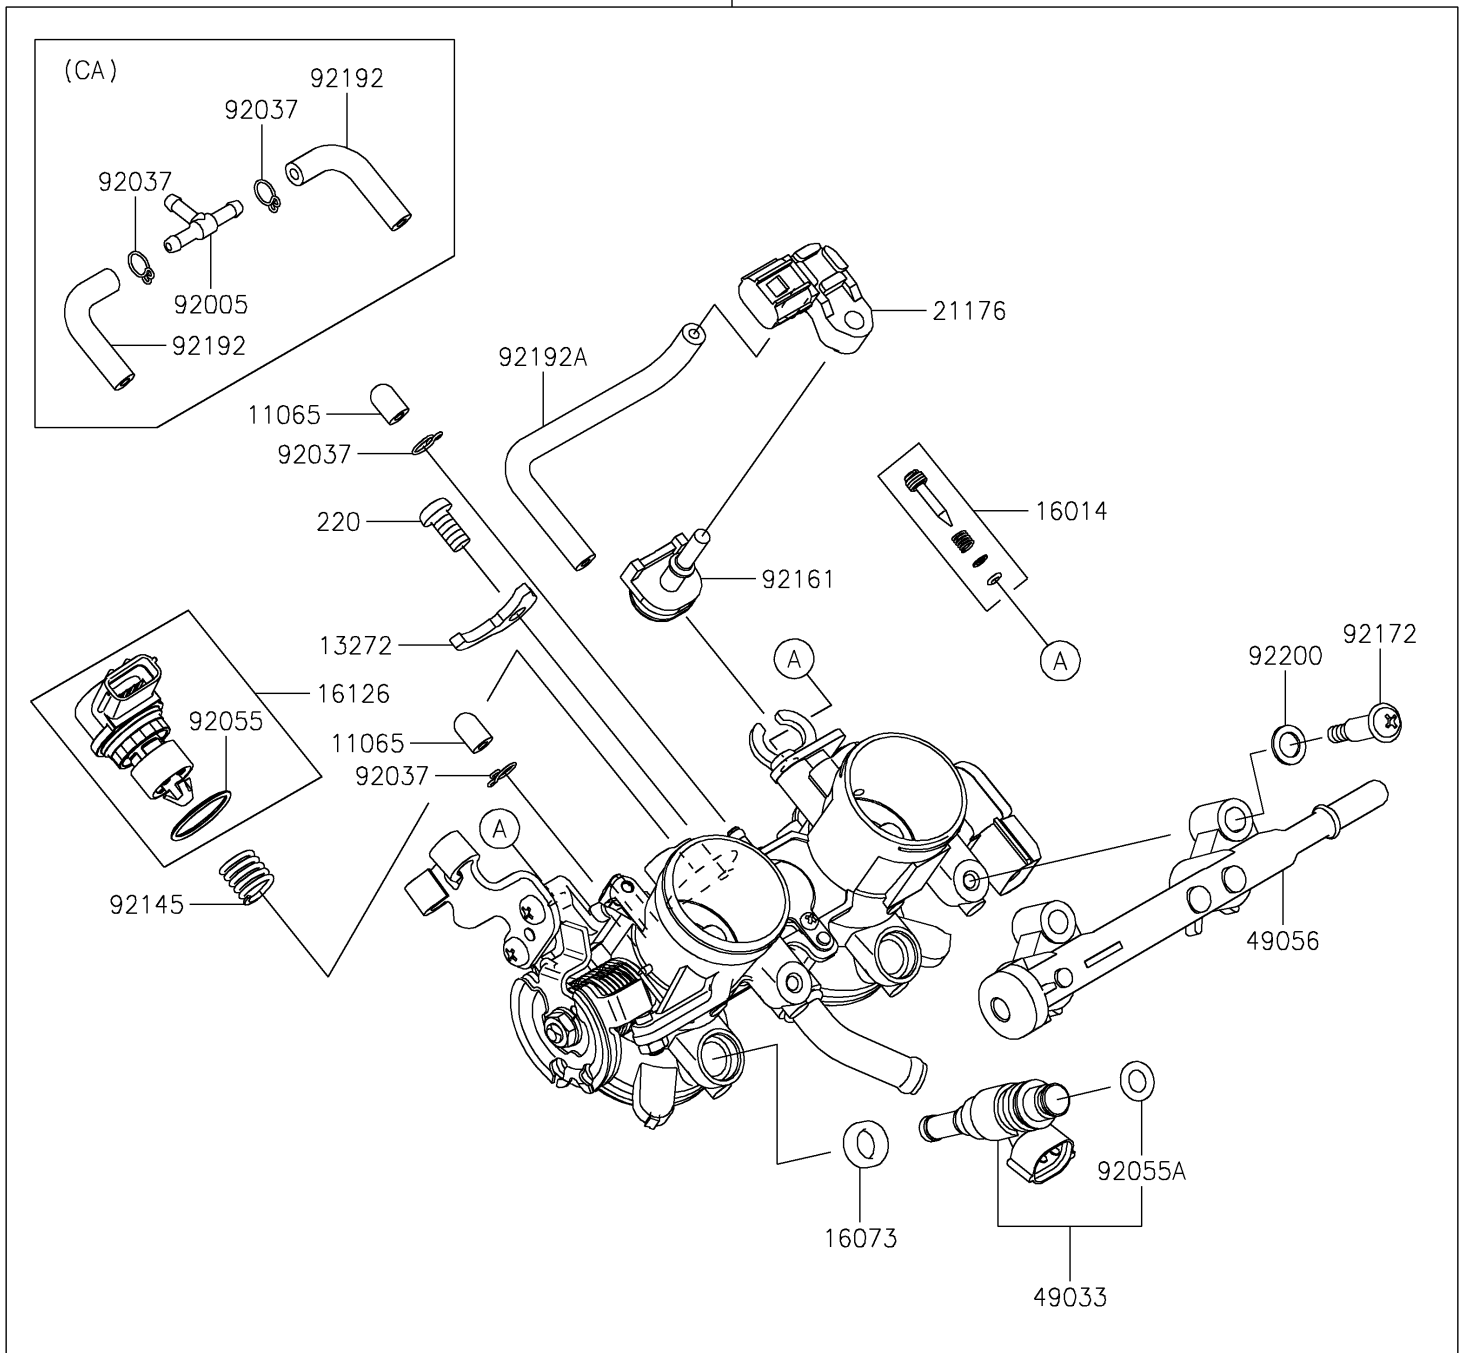

2021 NINJA[®] 400 ABS

PARTS DIAGRAM

Throttle

E1510

16163/A

2021 NINJA® 400 ABS

PARTS LIST

Throttle

ITEM NAME

PART NUMBER

QUANTITY
