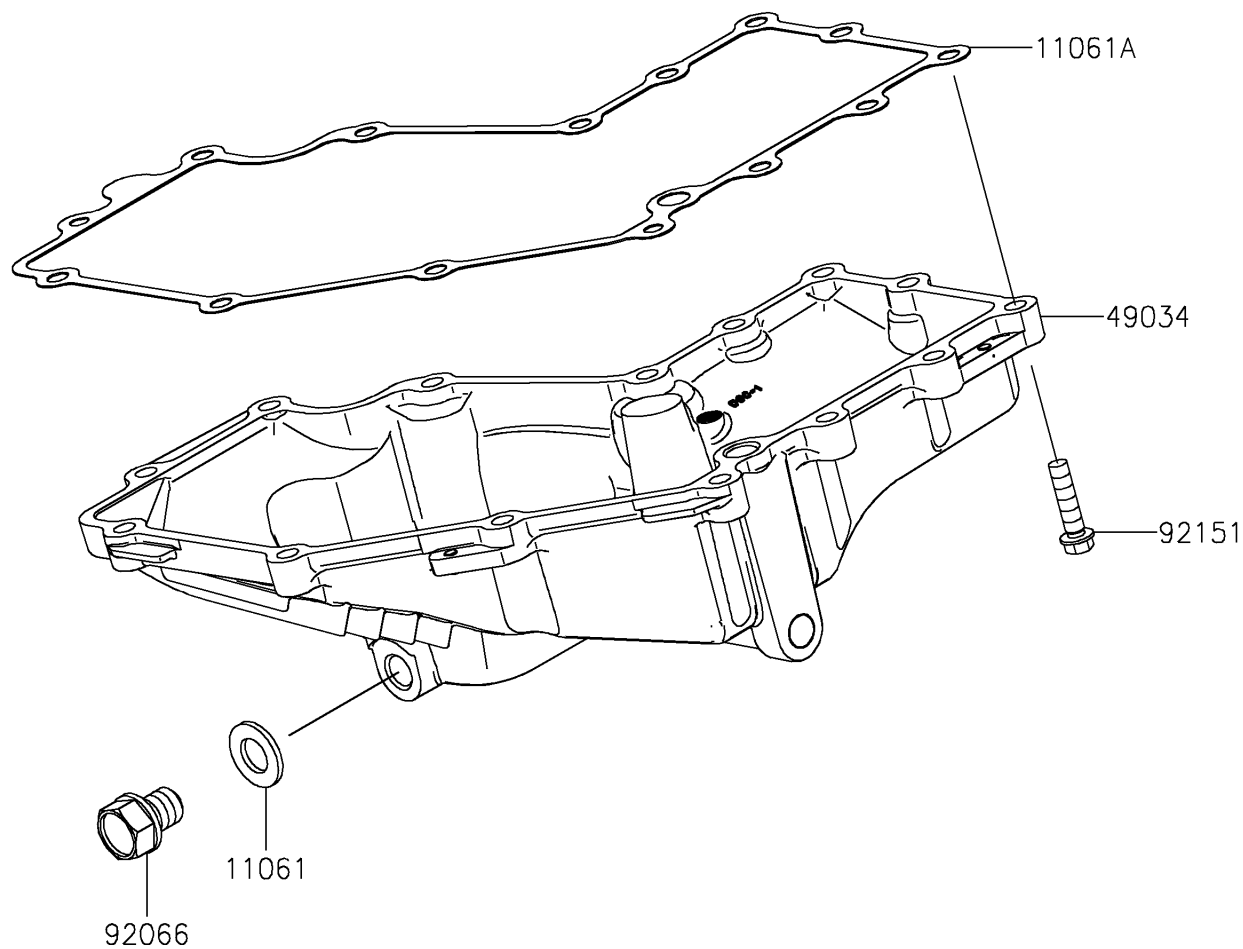

2021 NINJA[®] 400 ABS

PARTS DIAGRAM

Oil Pan

E1434

2021 NINJA® 400 ABS

PARTS LIST

Oil Pan

ITEM NAME

PART NUMBER

QUANTITY
