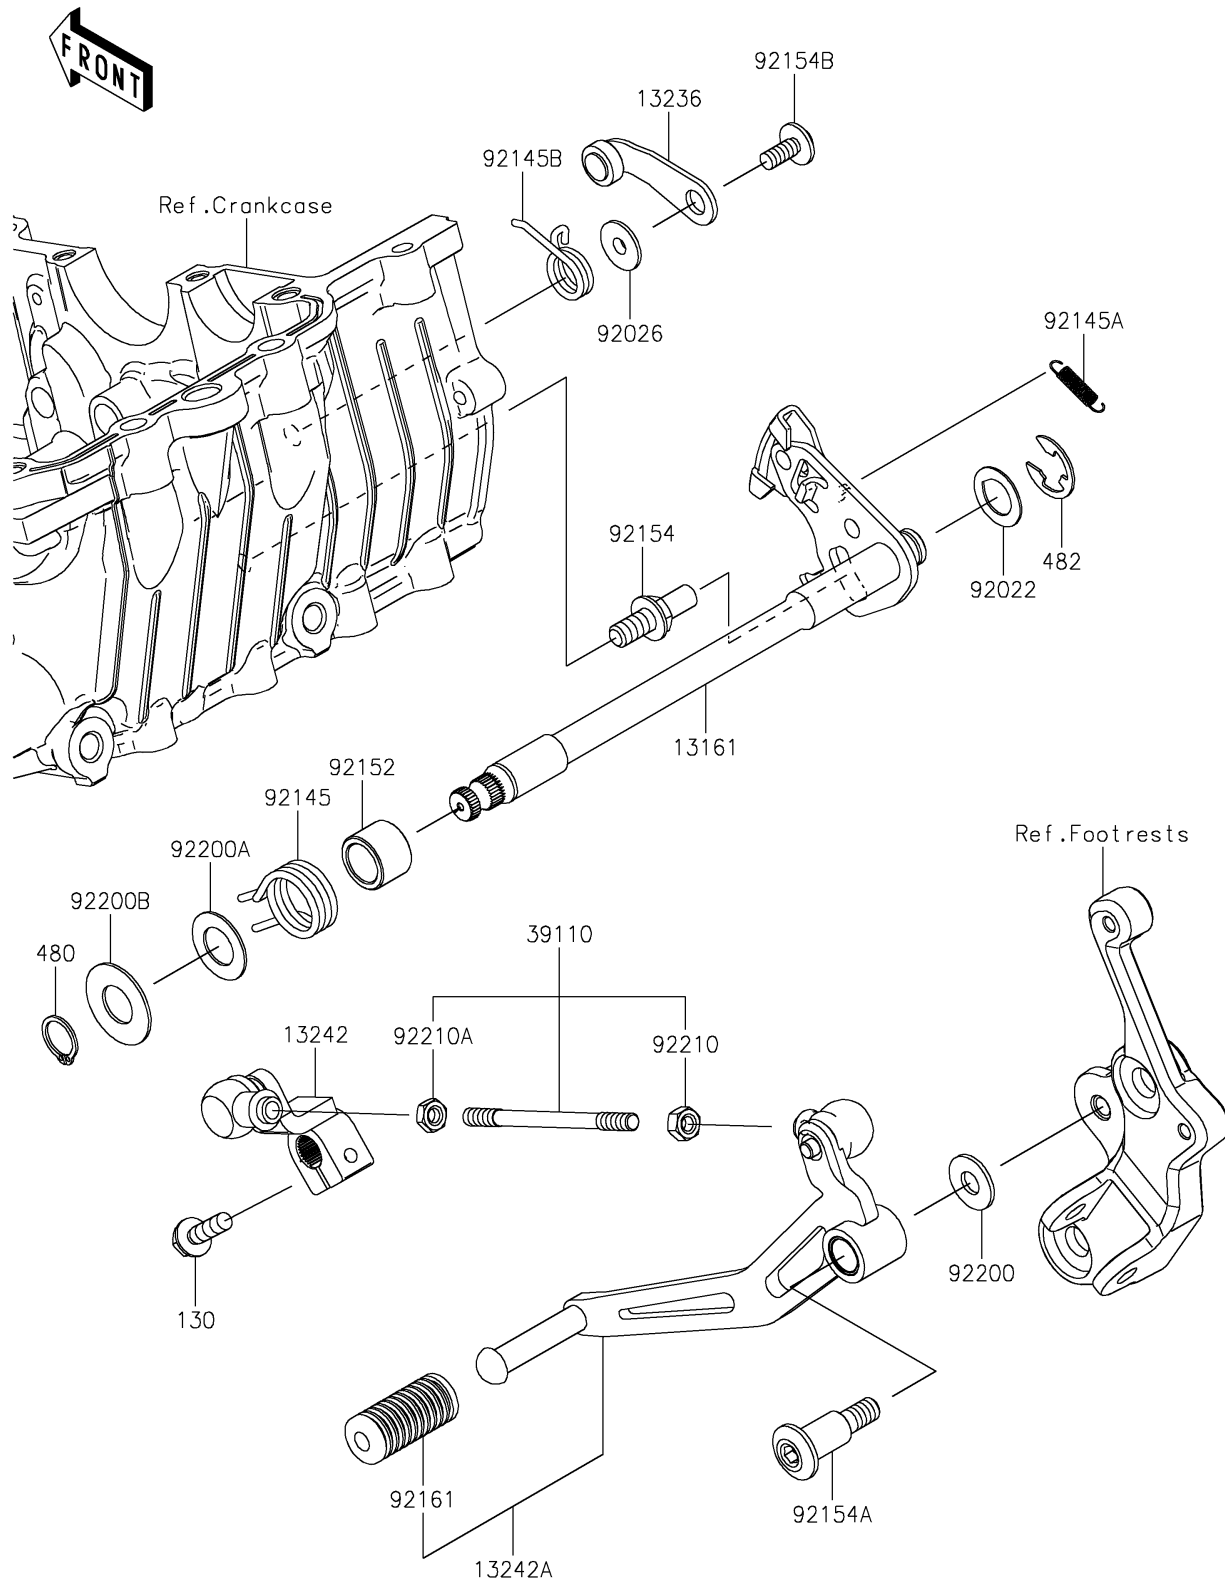

2021 NINJA® 400 ABS

PARTS DIAGRAM

Gear Change Mechanism

E1370

2021 NINJA® 400 ABS

PARTS LIST

Gear Change Mechanism

ITEM NAME

PART NUMBER

QUANTITY
