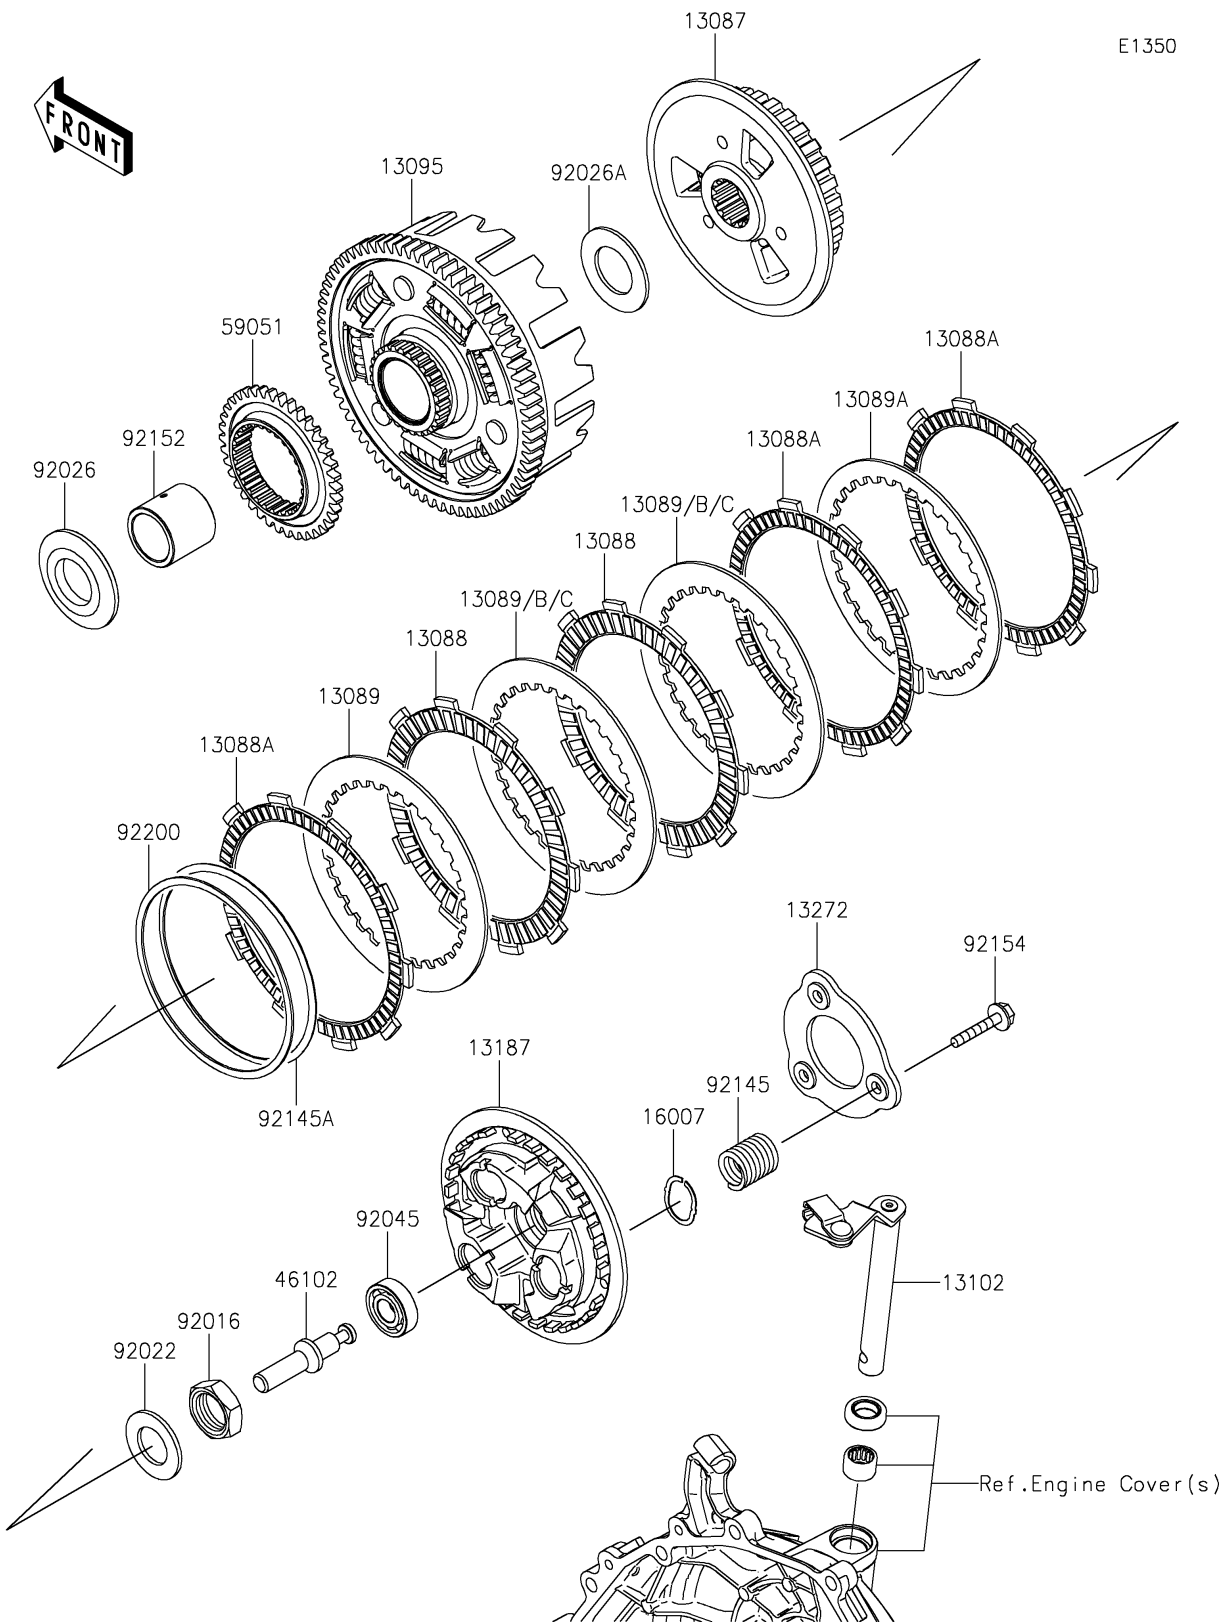

2021 NINJA® 400 ABS

PARTS DIAGRAM

Clutch

2021 NINJA[®] 400 ABS

PARTS LIST

Clutch

ITEM NAME

PART NUMBER

QUANTITY
