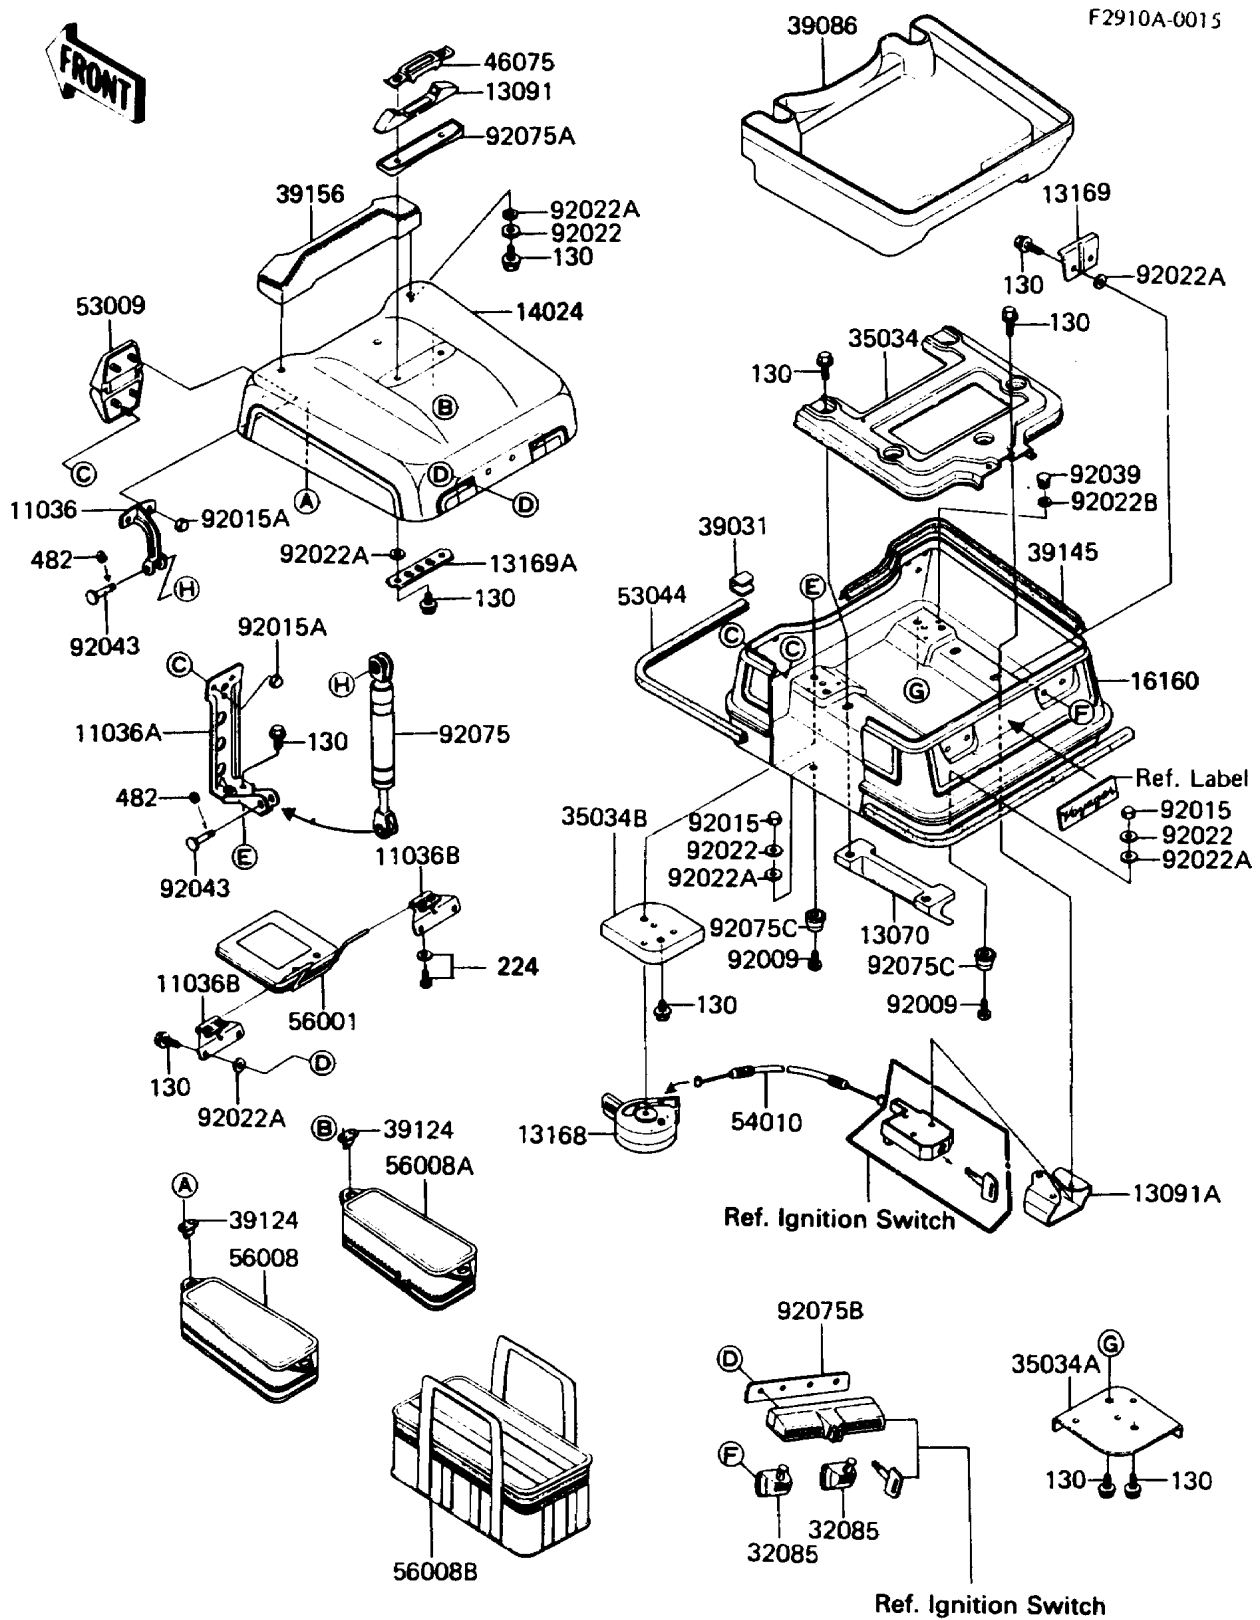

1988 Voyager

PARTS DIAGRAM

Accessory

Kawasaki

Let the Good Times Roll®

1988 Voyager

PARTS LIST

Accessory

ITEM NAME

PART NUMBER

QUANTITY
