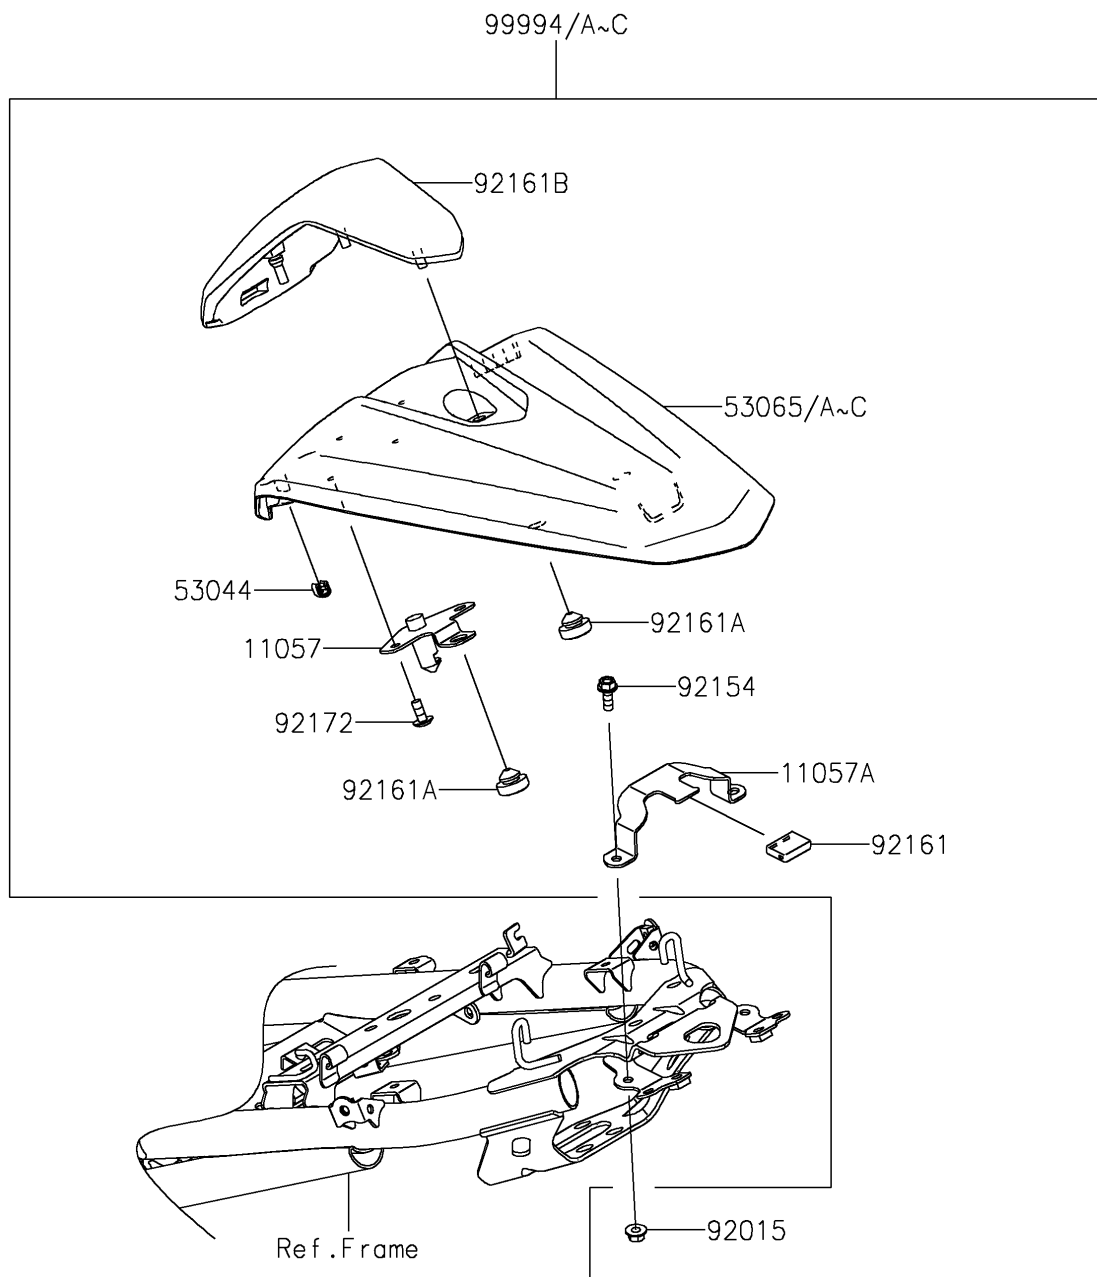

## PARTS DIAGRAM

### Accessory(Single Seat Cover)

F2910

## PARTS LIST

Accessory(Single Seat Cover)

ITEM NAME	PART NUMBER	QUANTITY
COVER SEAT,P.RED (Ref # 53065)	53065-0044-234	1
COVER SEAT,P.B.WHITE (Ref # 53065A)	53065-0044-54X	1
KIT,SINGLE SEAT COVER,P.RED (Ref # 99994)	99994-1038-234	1
KIT,SINGLE SEAT COVER,P.B.WHT (Ref # 99994A)	99994-1038-54X	1