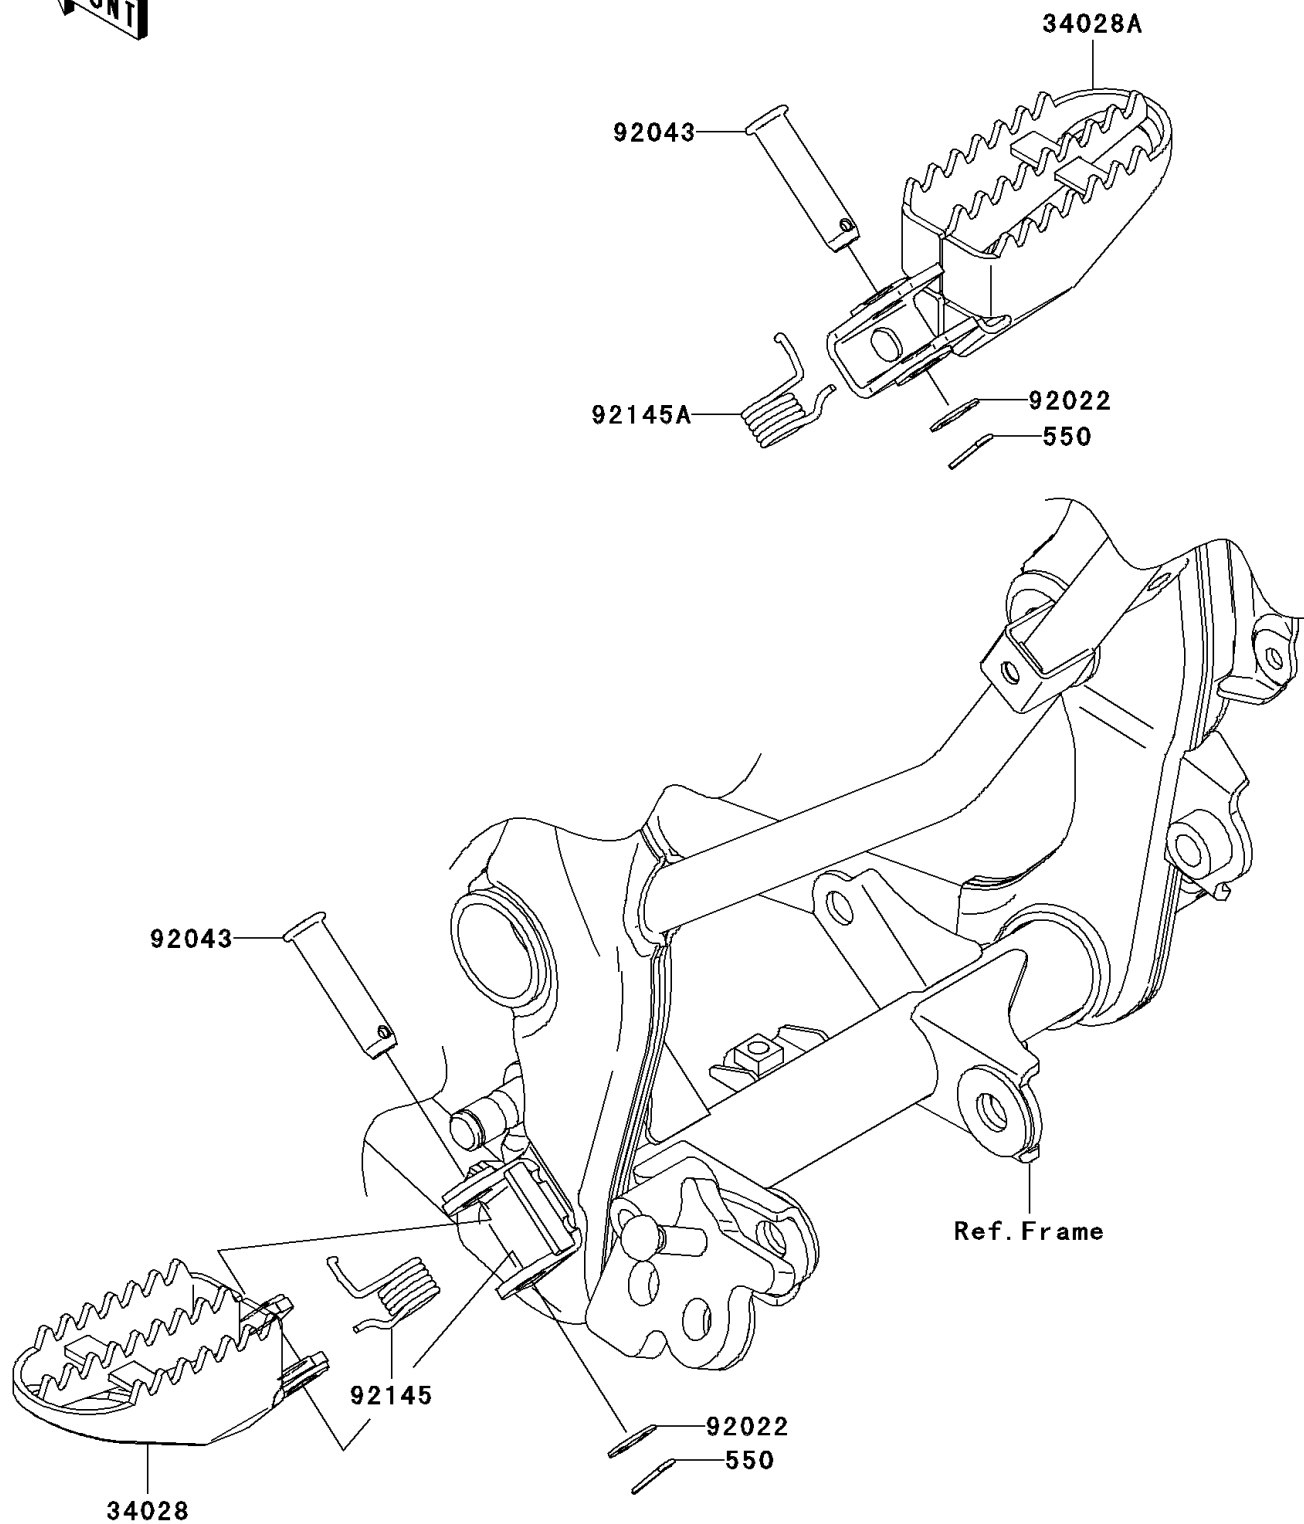

2008 KLX[®]140L

PARTS DIAGRAM

Footrests

Kawasaki

Let the Good Times Roll[®]

F2160

2008 KLX[®]140L

PARTS LIST

Footrests

ITEM NAME

PART NUMBER

QUANTITY
