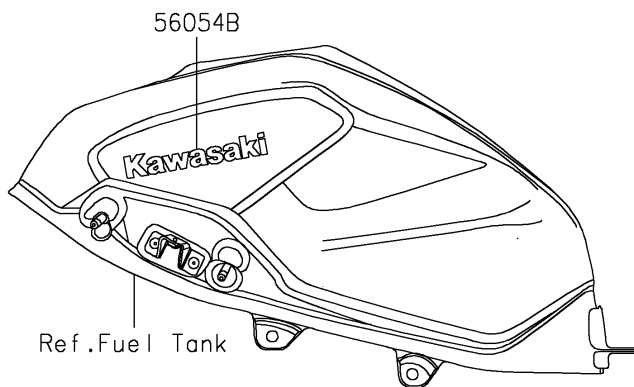

2020 NINJA® 400 ABS

PARTS DIAGRAM

Decals(Red)(GLF)

F2861

2020 NINJA® 400 ABS

PARTS LIST

Decals(Red)(GLF)

ITEM NAME

PART NUMBER

QUANTITY
