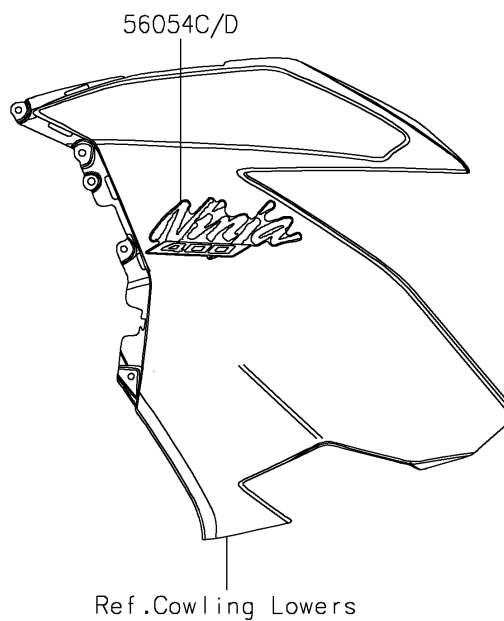

2020 NINJA® 400 ABS

PARTS DIAGRAM

Decals(Red)(GLF)

F2861

2020 NINJA® 400 ABS

PARTS LIST

Decals(Red)(GLF)

ITEM NAME

PART NUMBER

QUANTITY
