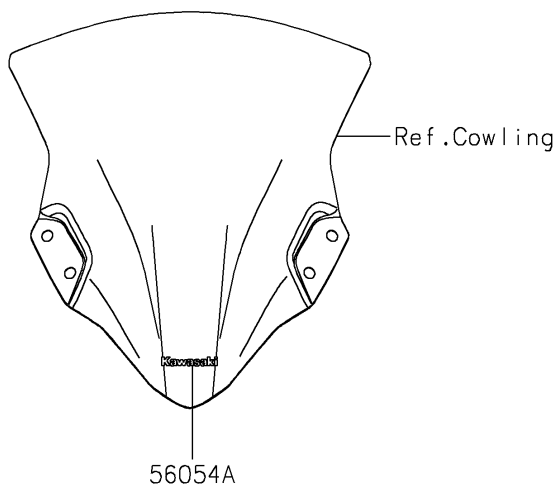

2020 NINJA® 400 ABS

PARTS DIAGRAM

Decals(Red)(GLF)

F2861

2020 NINJA® 400 ABS

PARTS LIST

Decals(Red)(GLF)

ITEM NAME

PART NUMBER

QUANTITY
