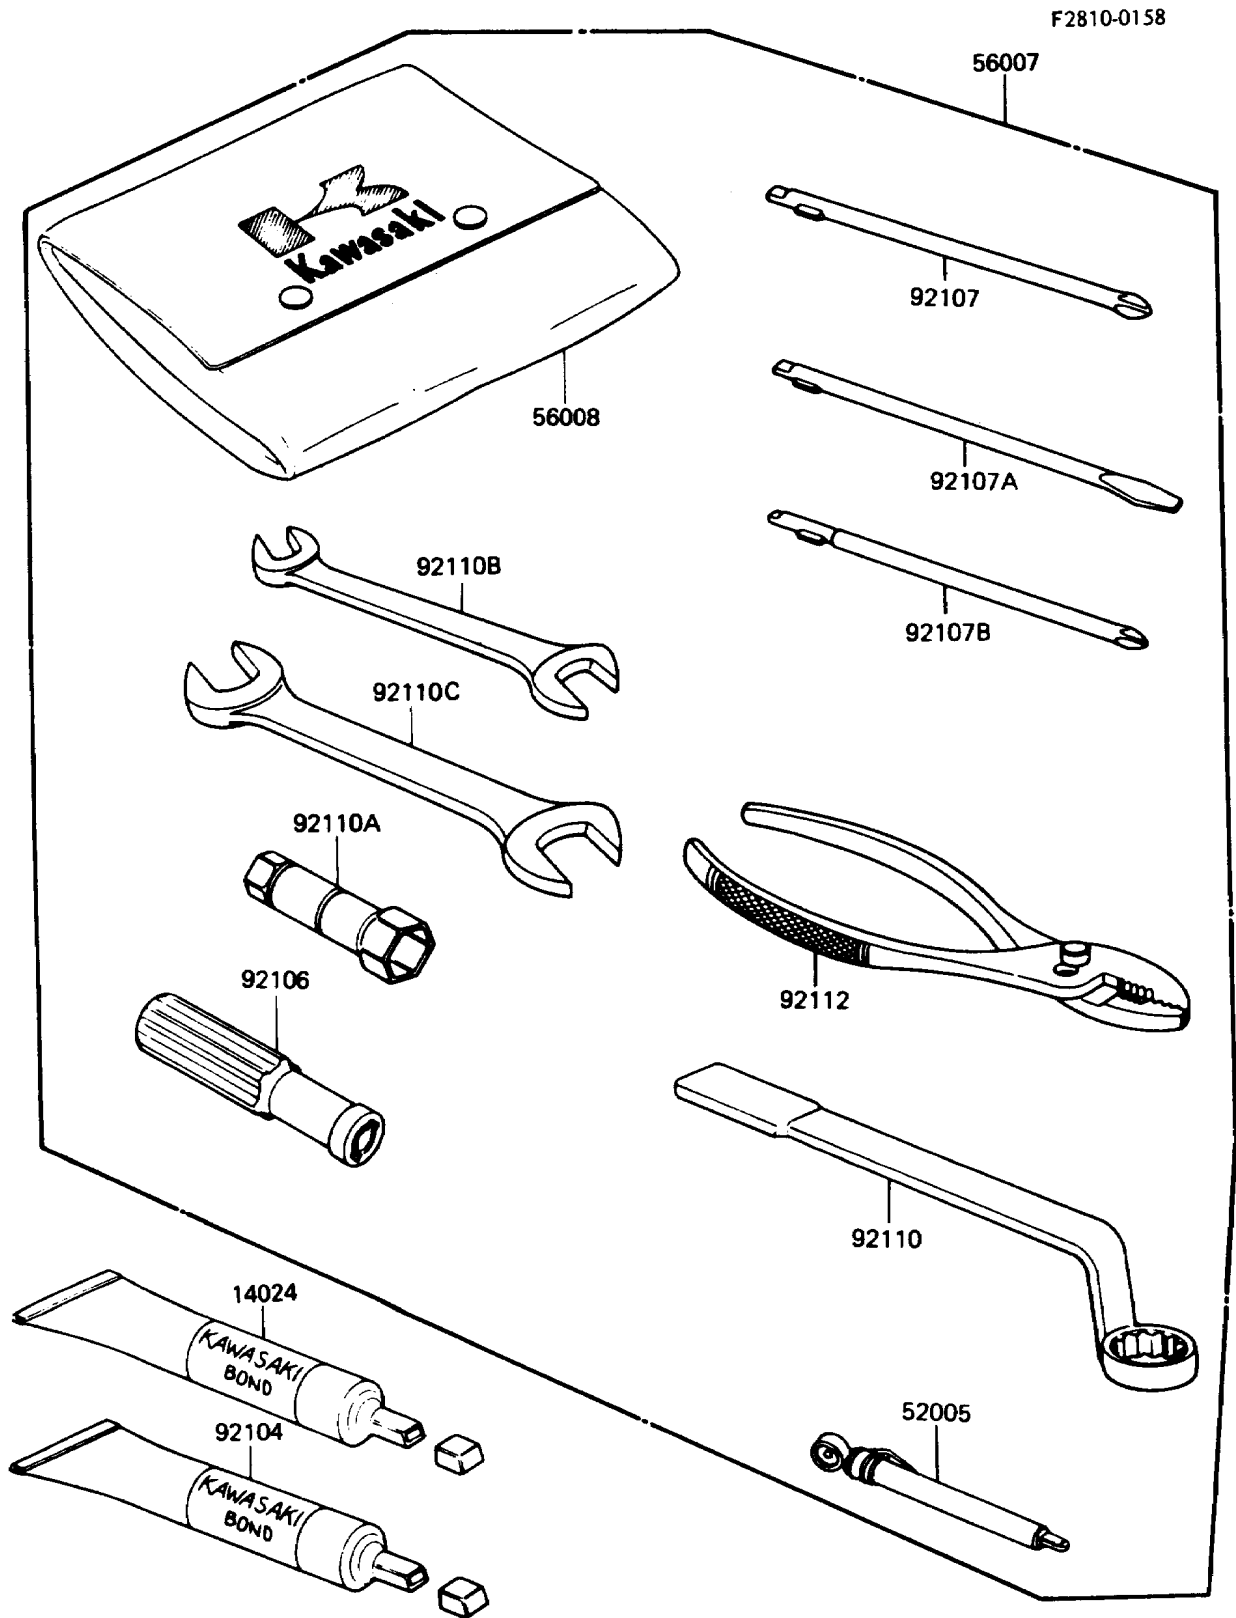

1988 Voyager

PARTS DIAGRAM

Owner's Tools

1988 Voyager

PARTS LIST

Owner's Tools

ITEM NAME

PART NUMBER

QUANTITY
