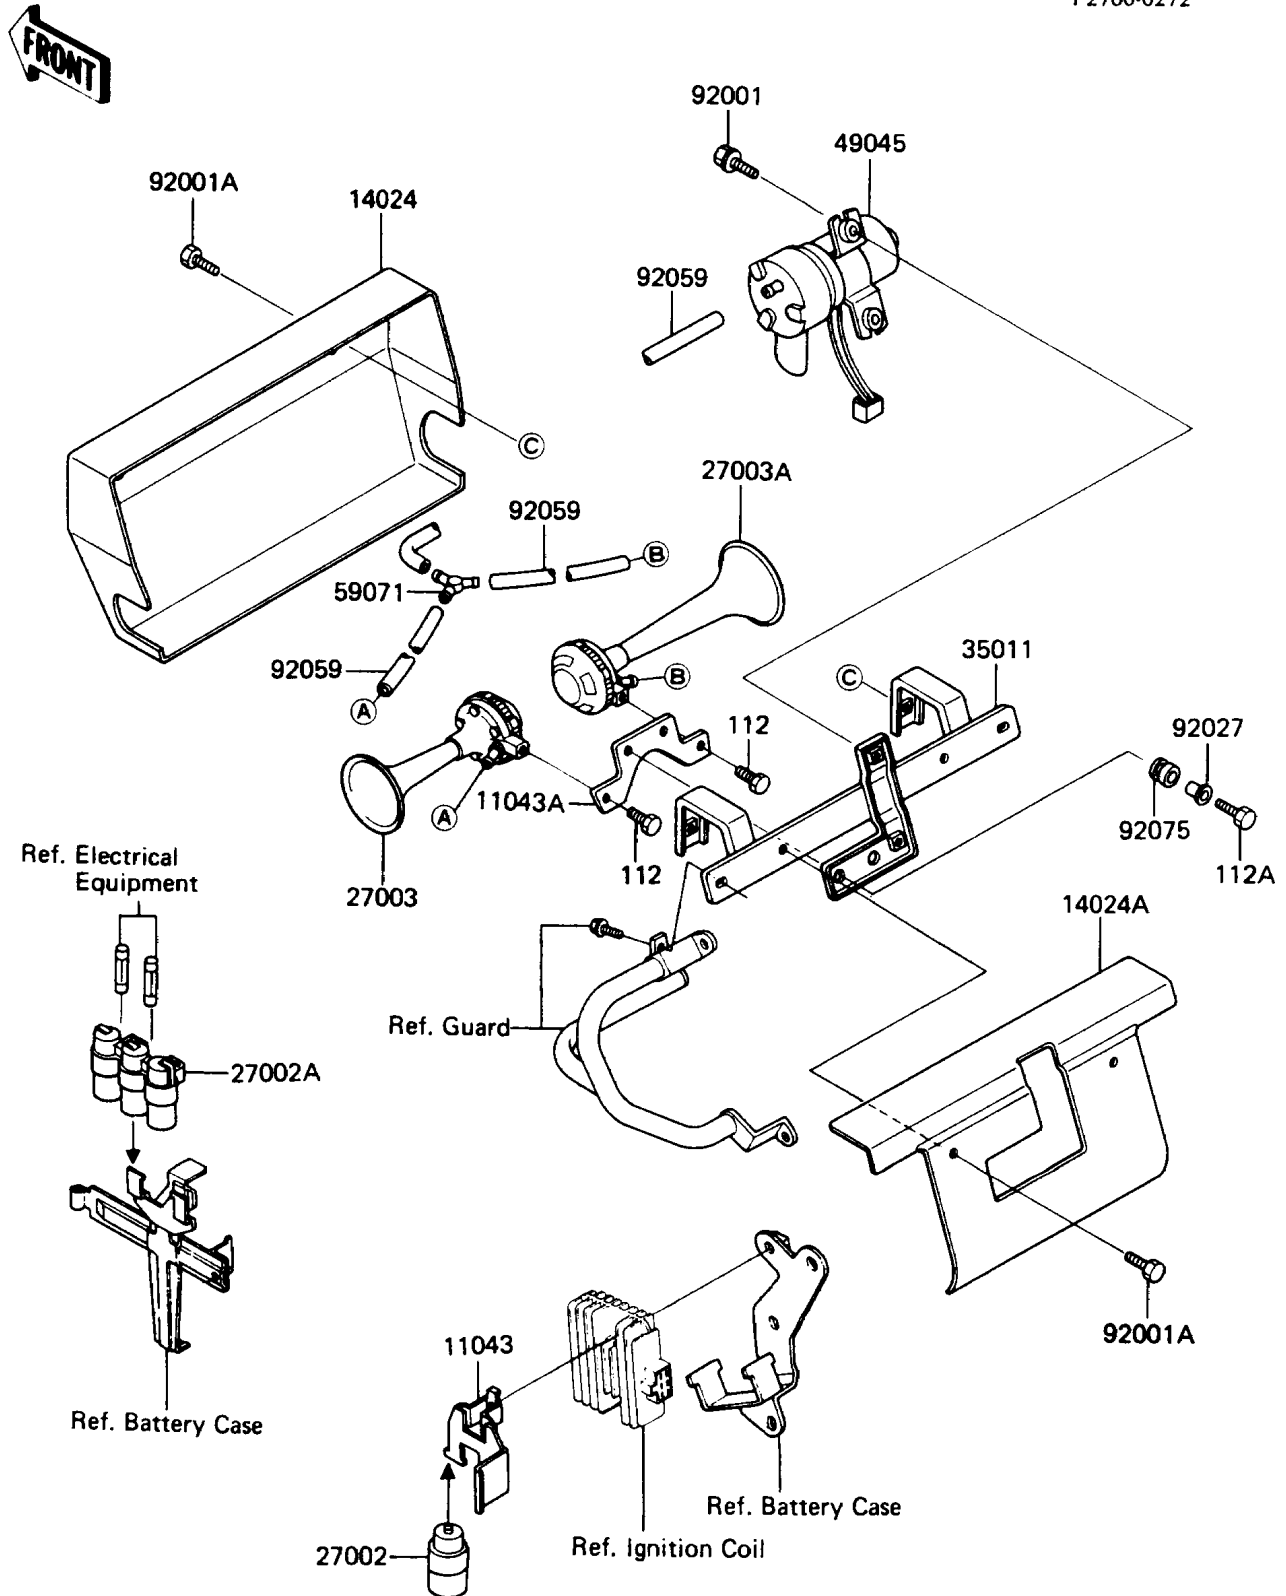

1988 Voyager

PARTS DIAGRAM

Chassis Electrical Equipment

F2760-0272

1988 Voyager

PARTS LIST

Chassis Electrical Equipment

ITEM NAME

PART NUMBER

QUANTITY
