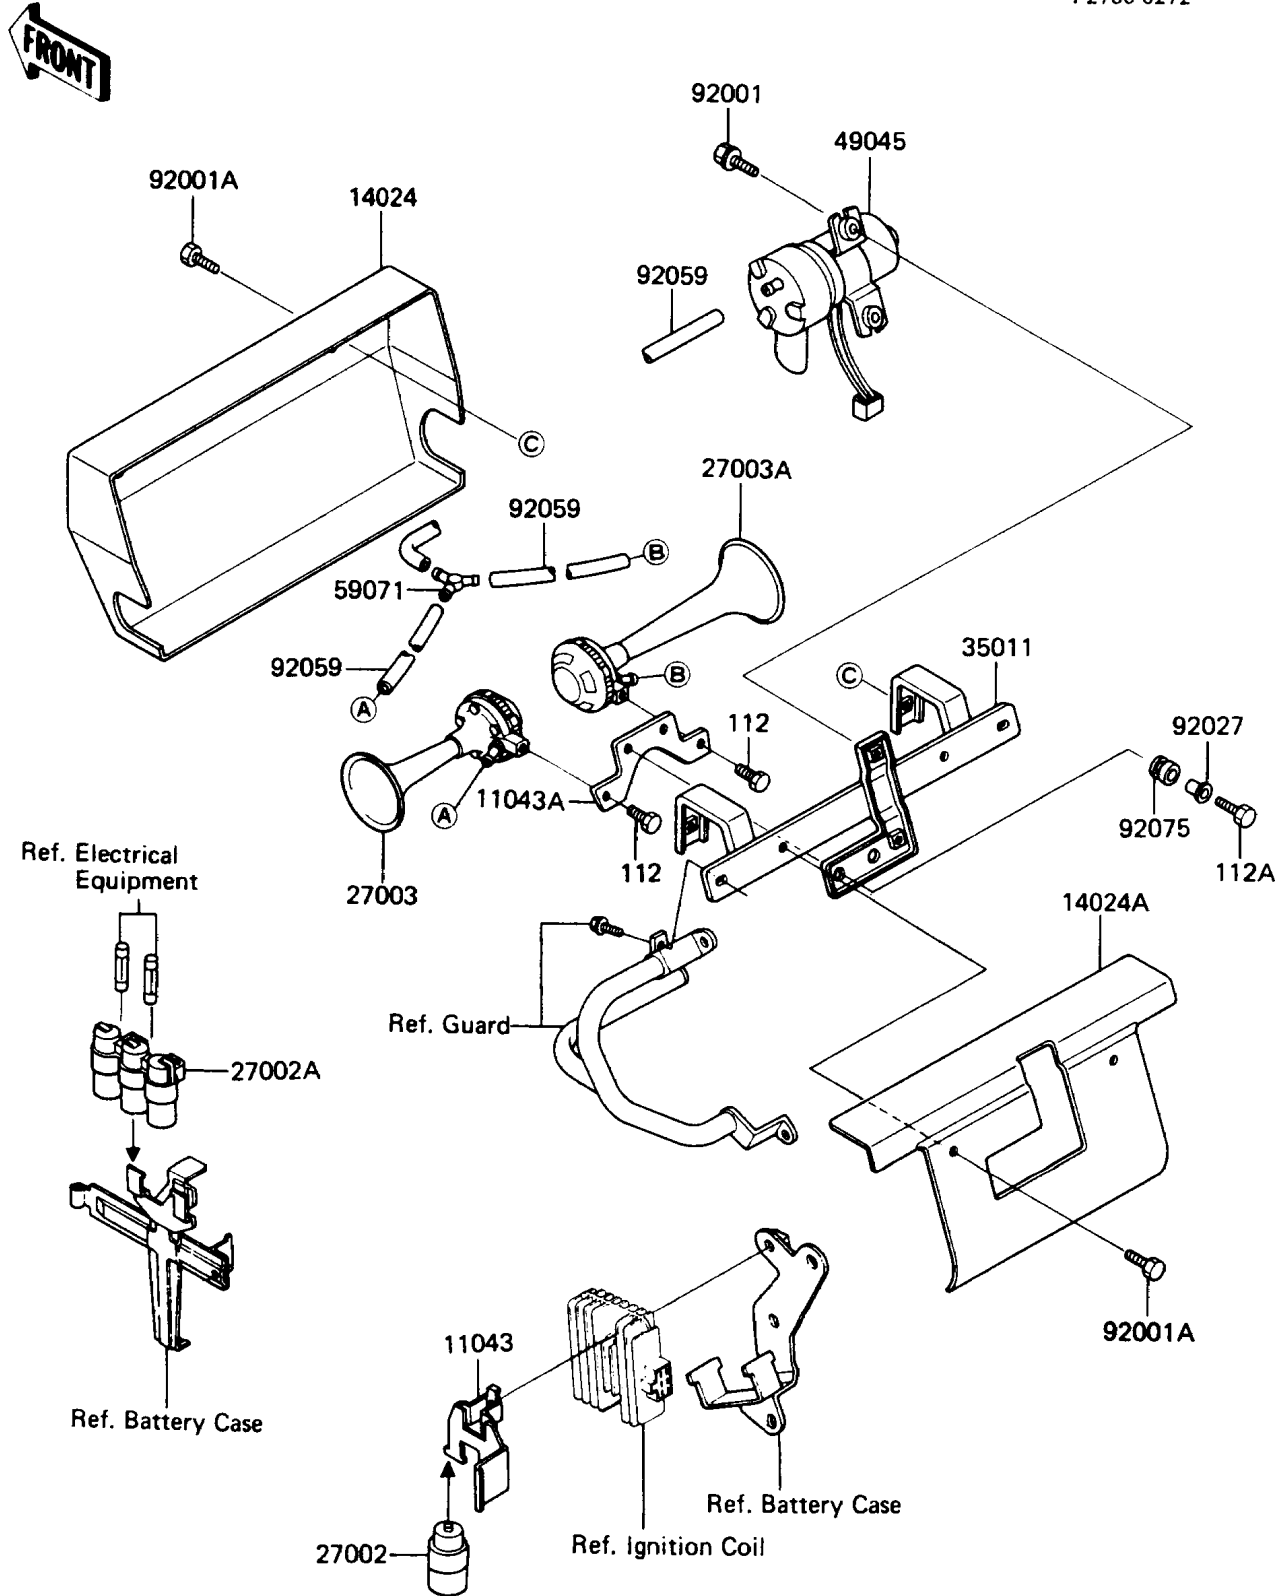

1987 Voyager

PARTS DIAGRAM

Chassis Electrical Equipment

F2760-0272

1987 Voyager

PARTS LIST

Chassis Electrical Equipment

ITEM NAME

PART NUMBER

QUANTITY
