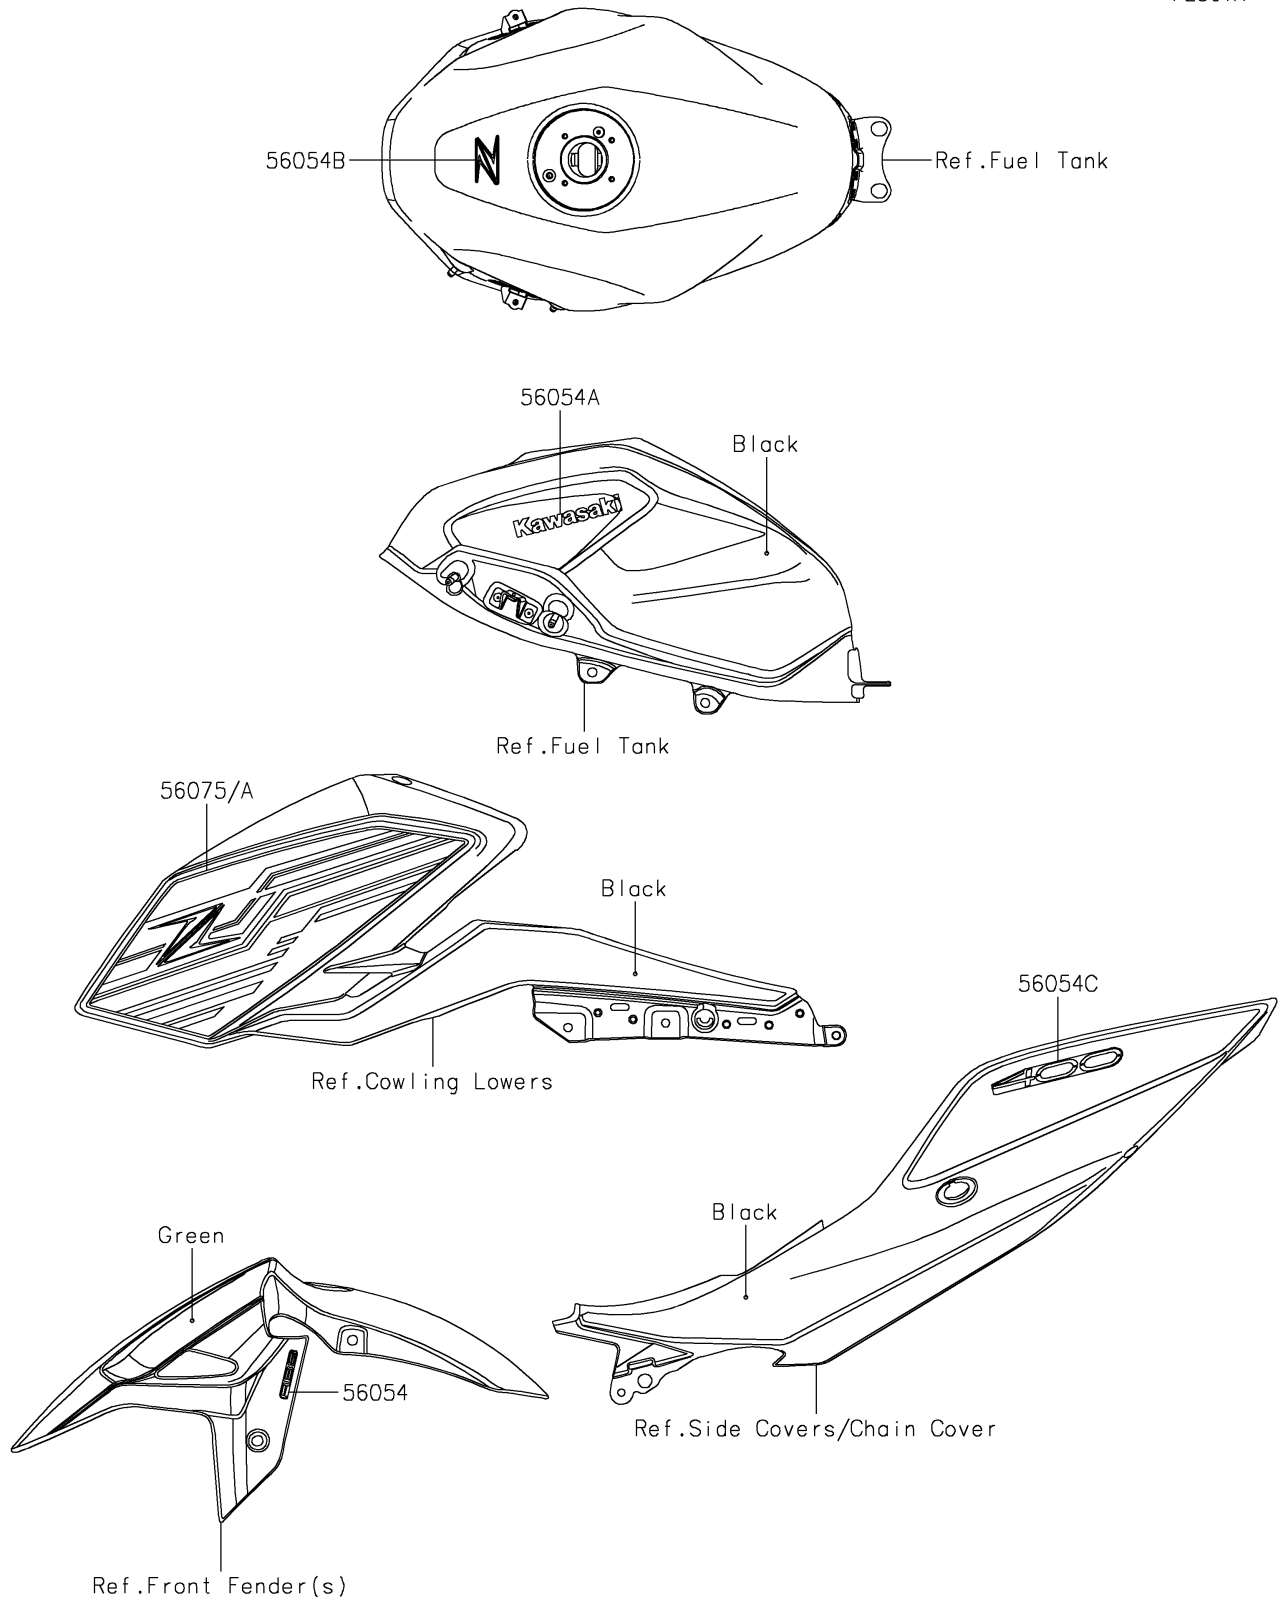

# 2020 Z400 ABS

## PARTS DIAGRAM

## PARTS LIST

Decals(Green)(DKF)

ITEM NAME	PART NUMBER	QUANTITY
MARK,FR FENDER,ABS (Ref # 56054)	56054-1412	2
MARK,FUEL TANK,KAWASAKI (Ref # 56054A)	56054-2558	2
MARK,FUEL TANK,Z (Ref # 56054B)	56054-2559	1
MARK,TAIL COVER,400 (Ref # 56054C)	56054-2560	2
PATTERN,SHROUD,LH (Ref # 56075)	56075-7817	1
PATTERN,SHROUD,RH (Ref # 56075A)	56075-7818	1