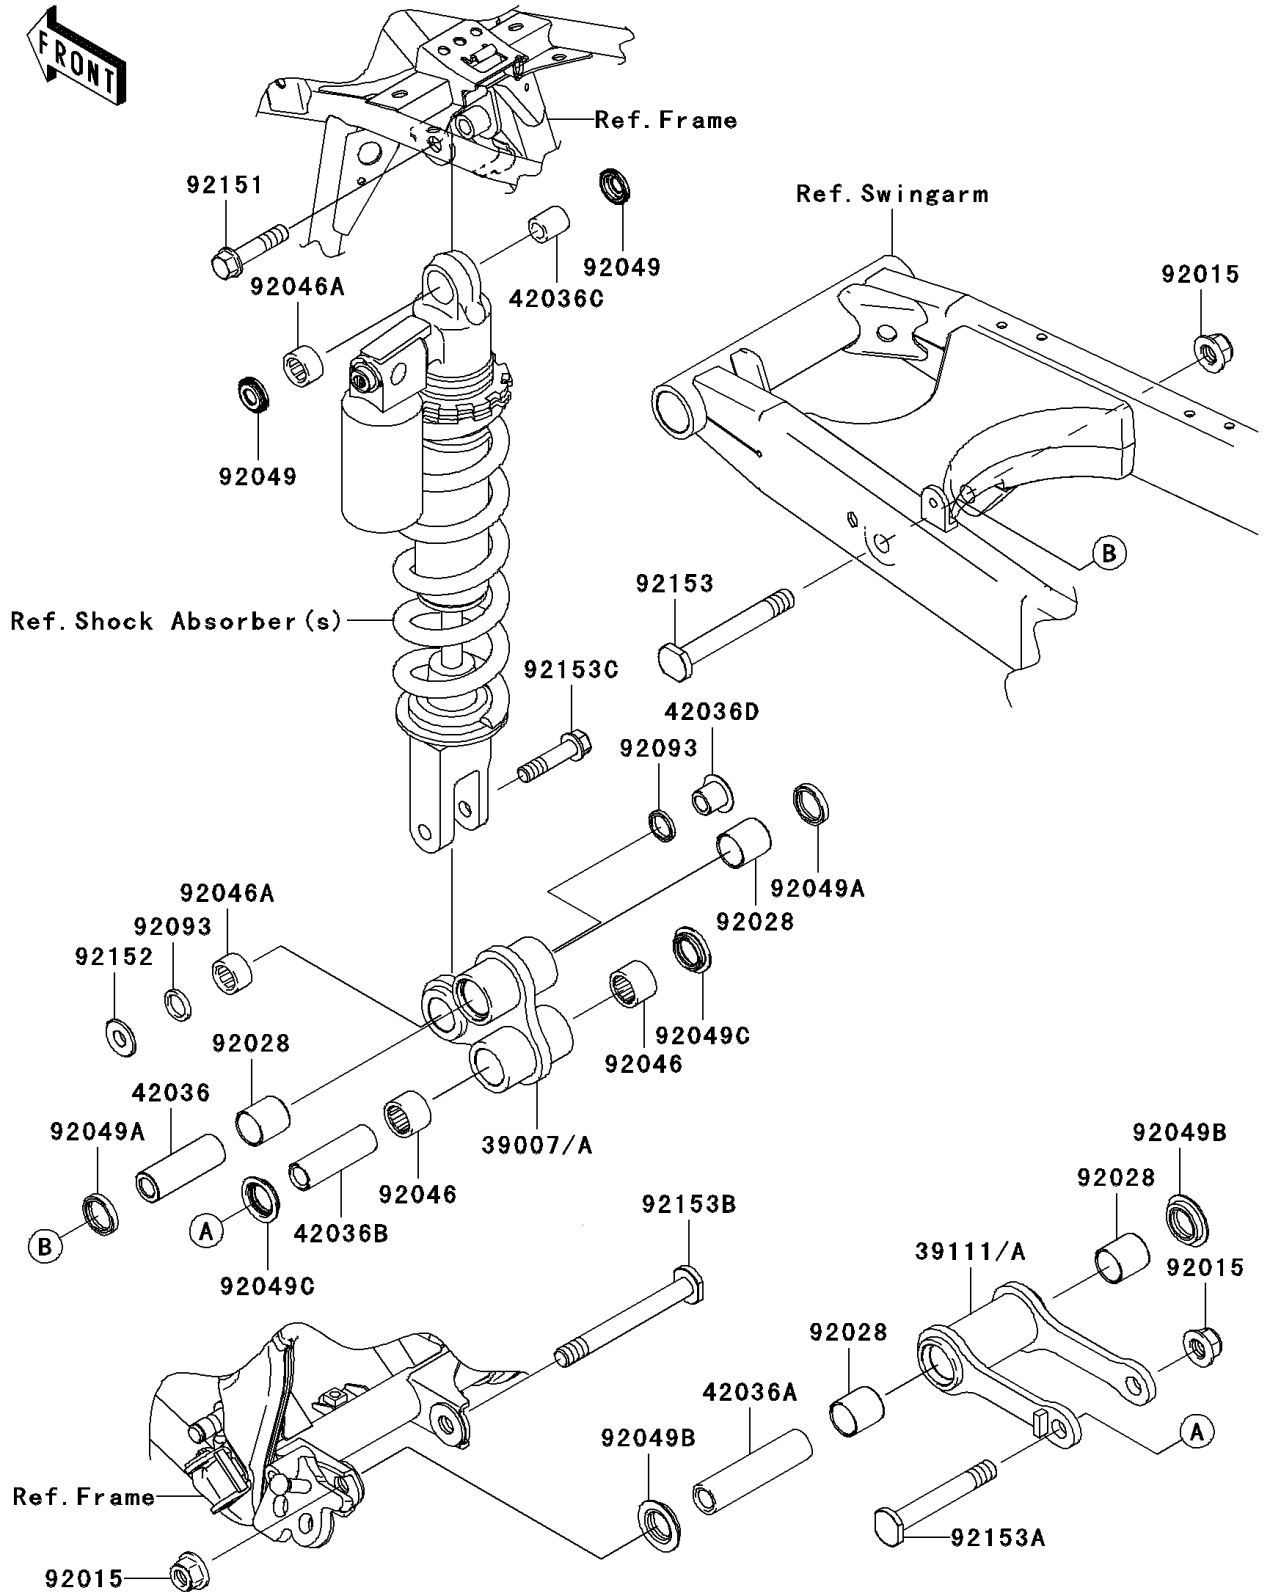

2008 KLX[®]140L

PARTS DIAGRAM

Rear Suspension

F2150

2008 KLX[®]140L

PARTS LIST

Rear Suspension

ITEM NAME

PART NUMBER

QUANTITY
