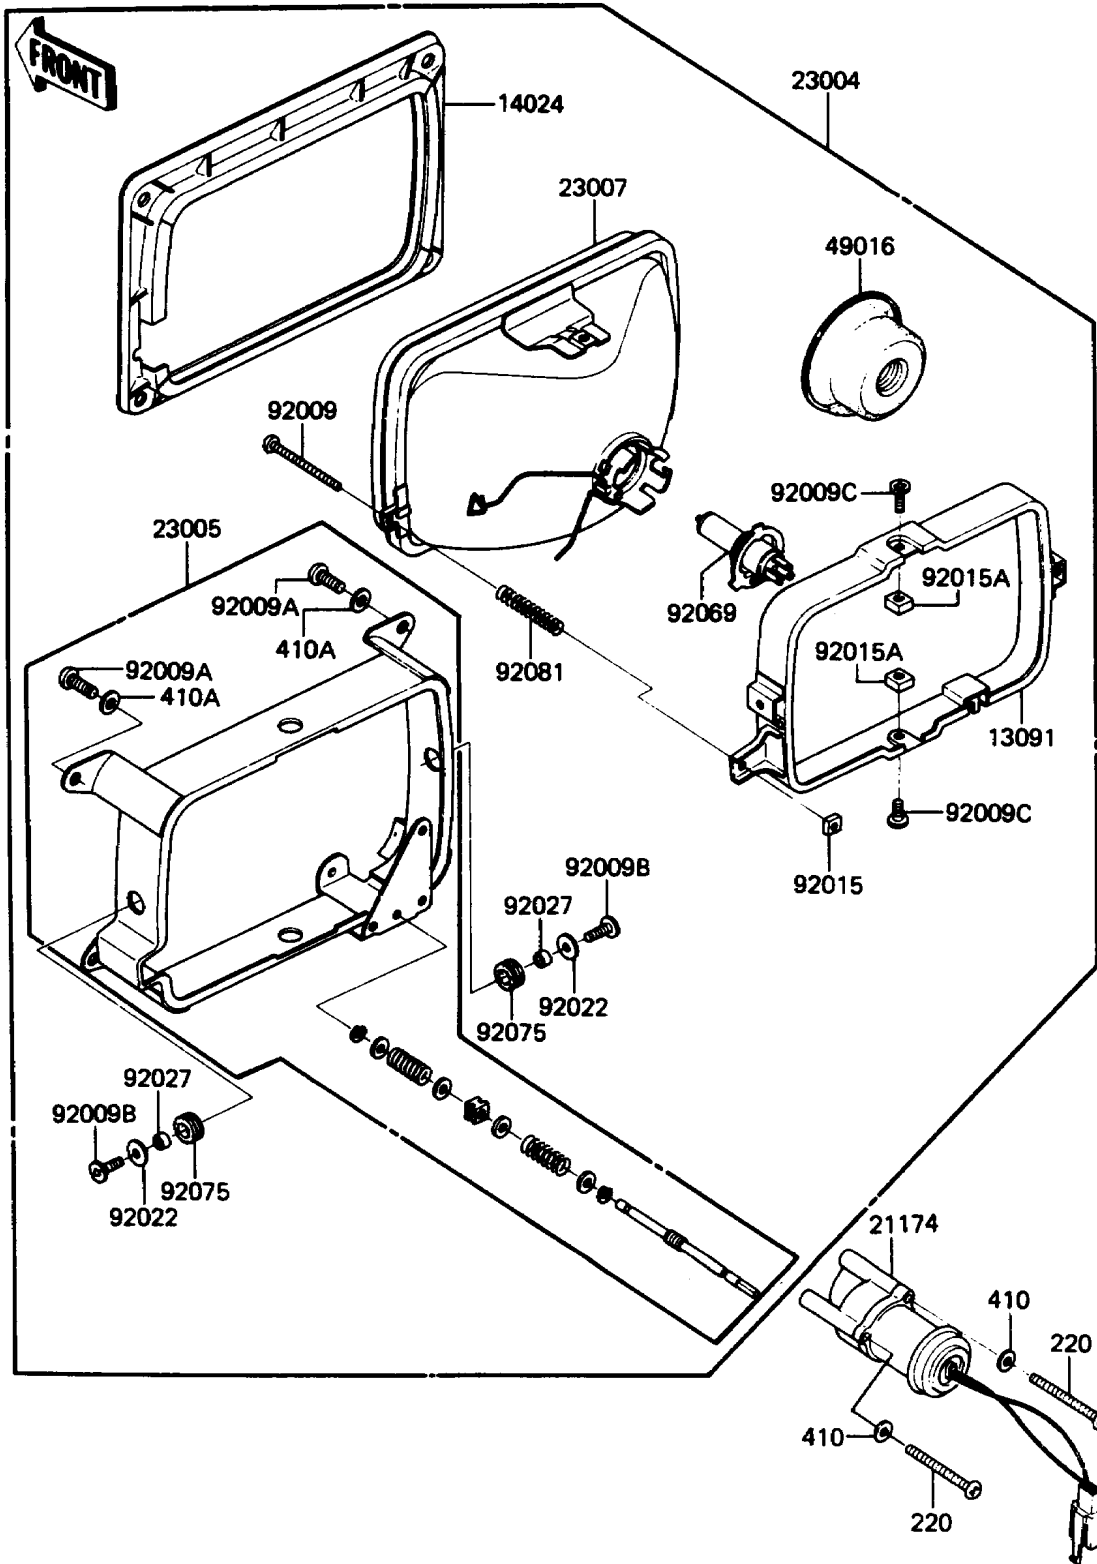

1987 Voyager

PARTS DIAGRAM

Headlight(s)

F2710-0206

1987 Voyager

PARTS LIST

Headlight(s)

Kawasaki

Let the Good Times Roll®

ITEM NAME

PART NUMBER

QUANTITY
