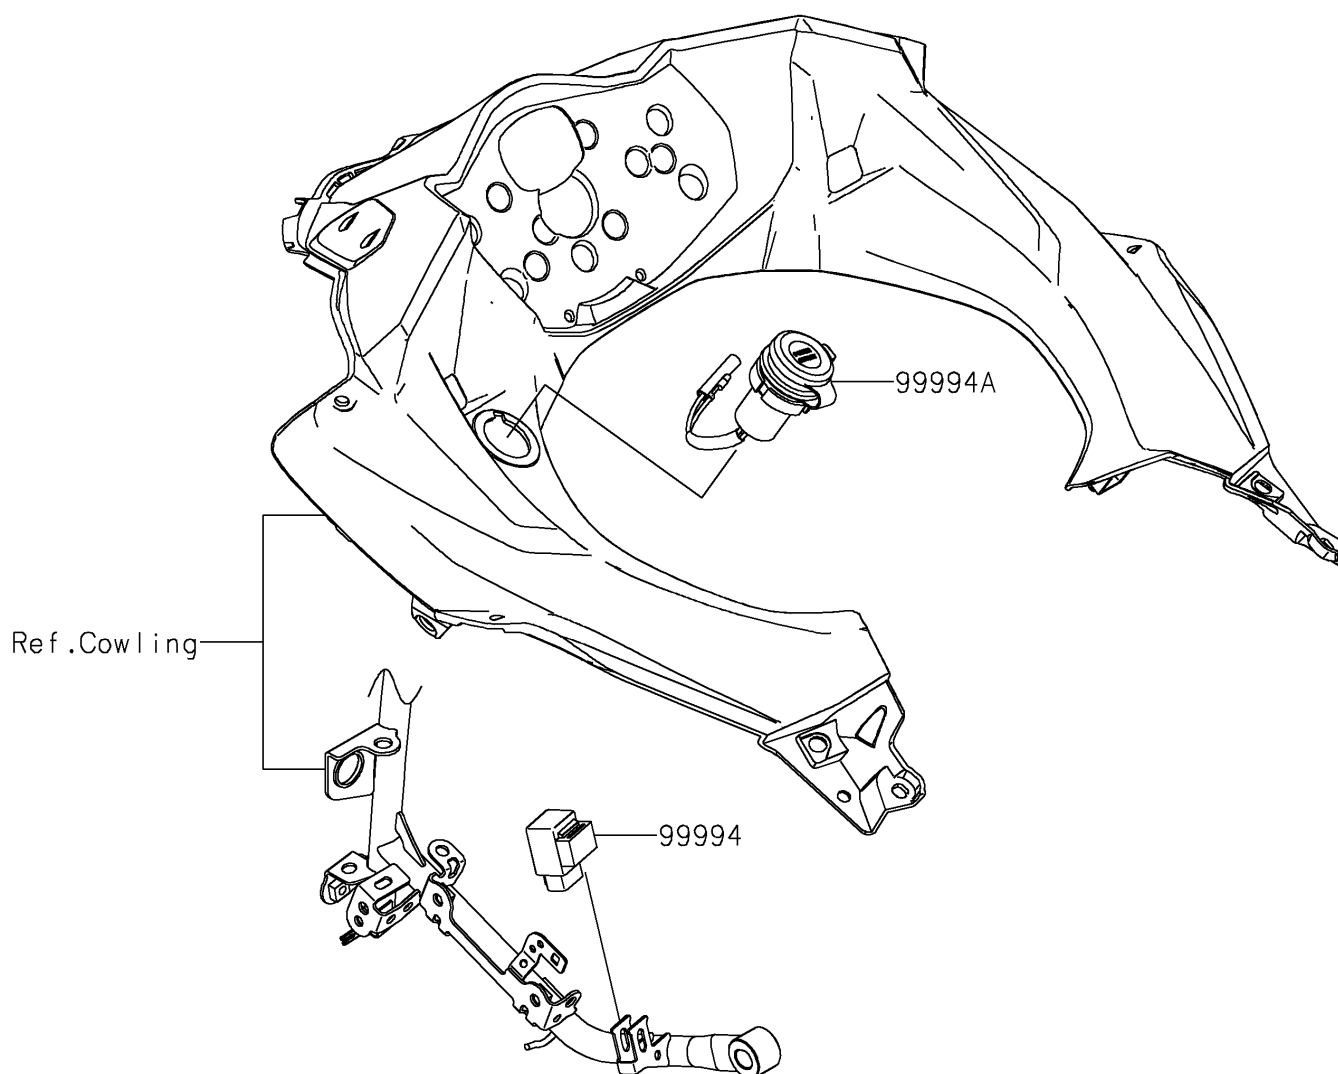

2018 NINJA[®] 400 ABS

PARTS DIAGRAM

Accessory(DC Output etc.)

F2910G

2018 NINJA[®] 400 ABS

PARTS LIST

Accessory(DC Output etc.)

ITEM NAME

PART NUMBER

QUANTITY
