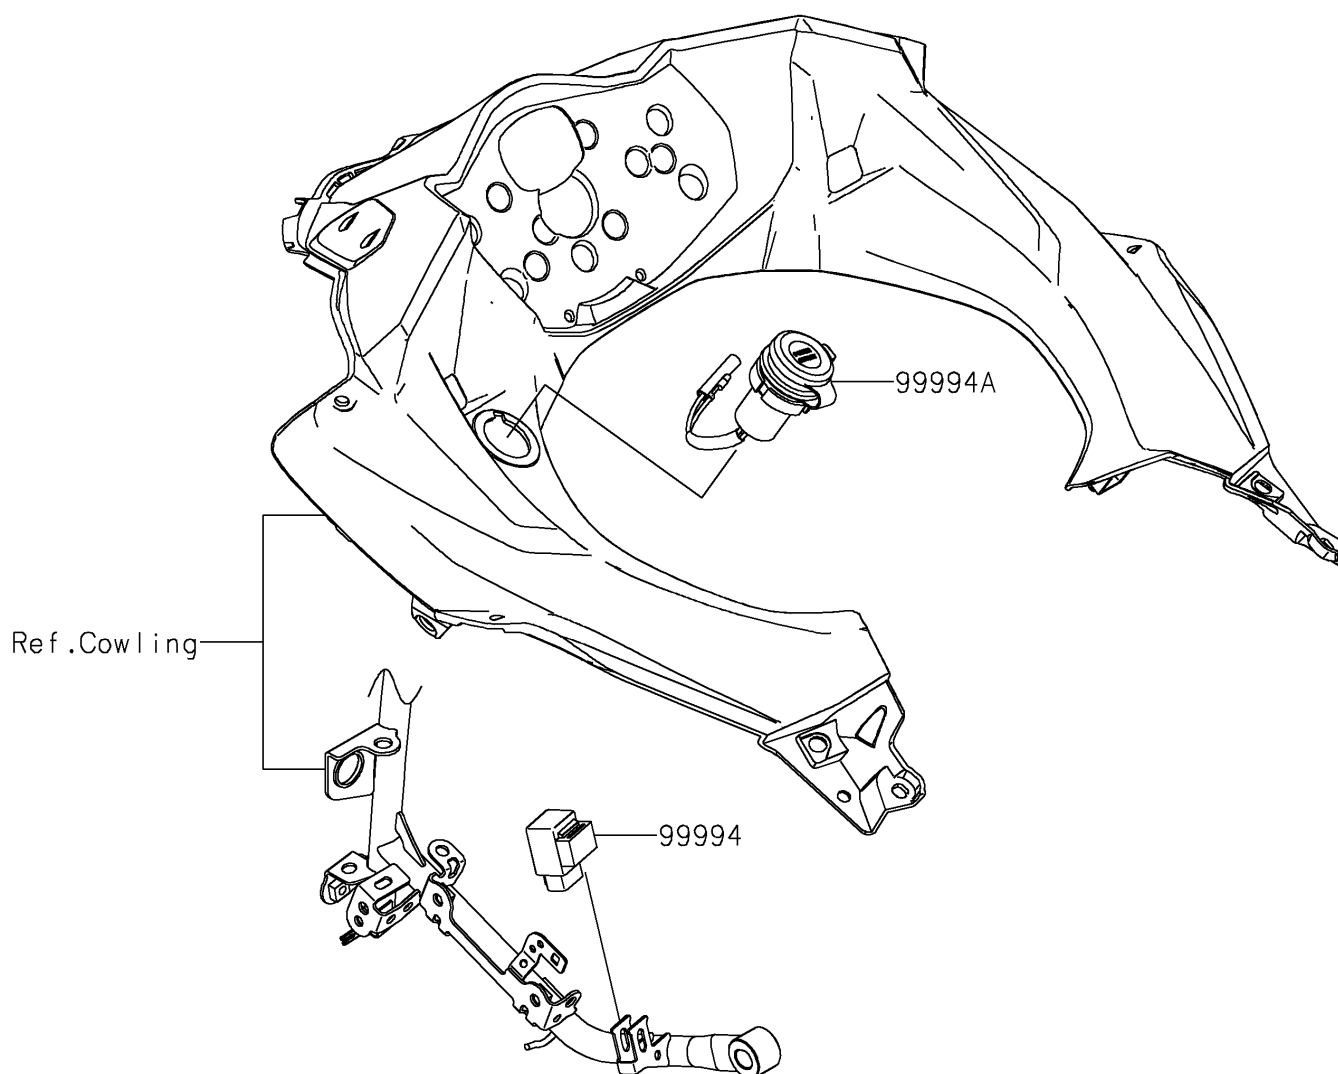

2018 NINJA® 400 ABS

PARTS DIAGRAM

Accessory(DC Output etc.)

F2910G

2018 NINJA® 400 ABS

PARTS LIST

Accessory(DC Output etc.)

ITEM NAME	PART NUMBER	QUANTITY
KIT-ACCESSORY,ACC-RELAY (Ref # 99994)	99994-1040	0
KIT-ACCESSORY,DC OUTPUT,12V (Ref # 99994A)	99994-1113	0