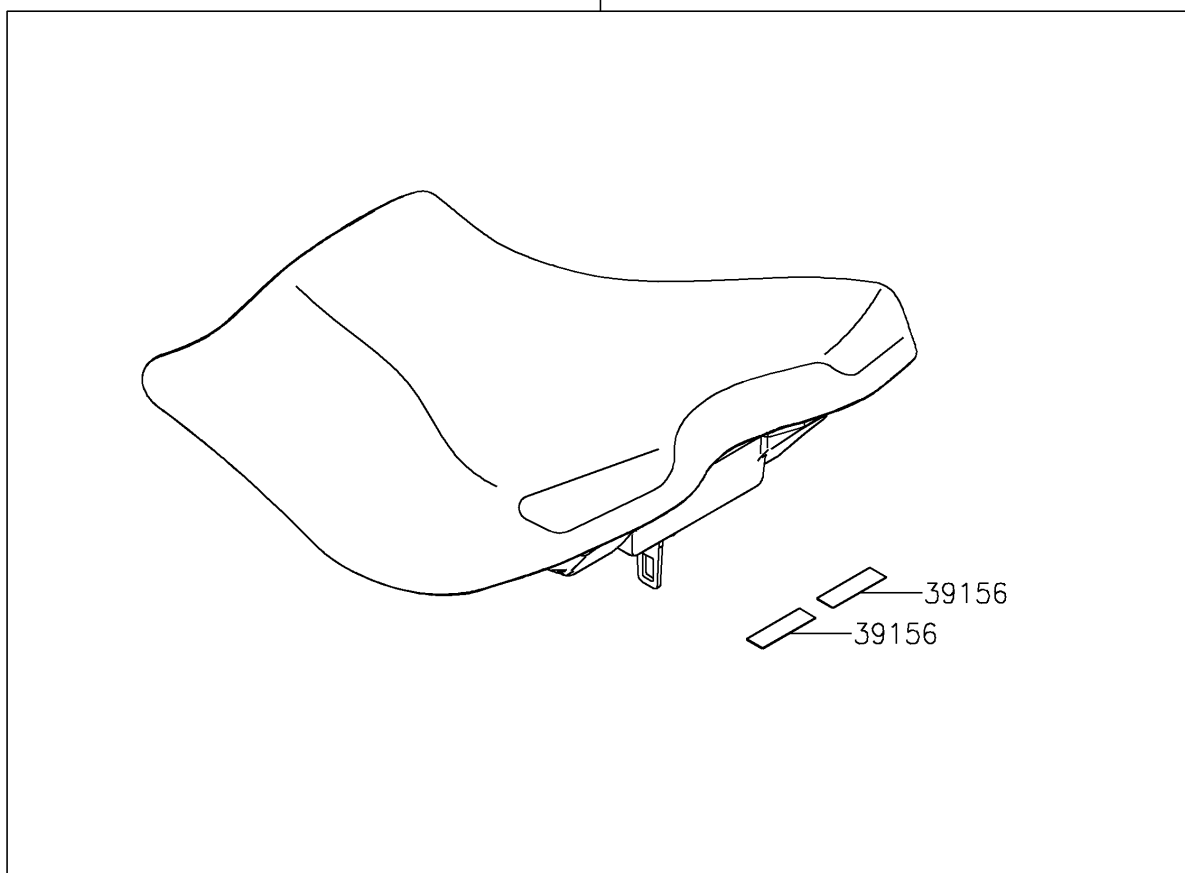

2018 NINJA® 400 ABS

PARTS DIAGRAM

Accessory(High Seat)

F2910E

99994

2018 NINJA® 400 ABS

PARTS LIST

Accessory(High Seat)

ITEM NAME	PART NUMBER	QUANTITY
PAD,12X40 (Ref # 39156)	39156-2323	0
KIT-ACCESSORY,HIGH SEAT (Ref # 99994)	99994-1041	0