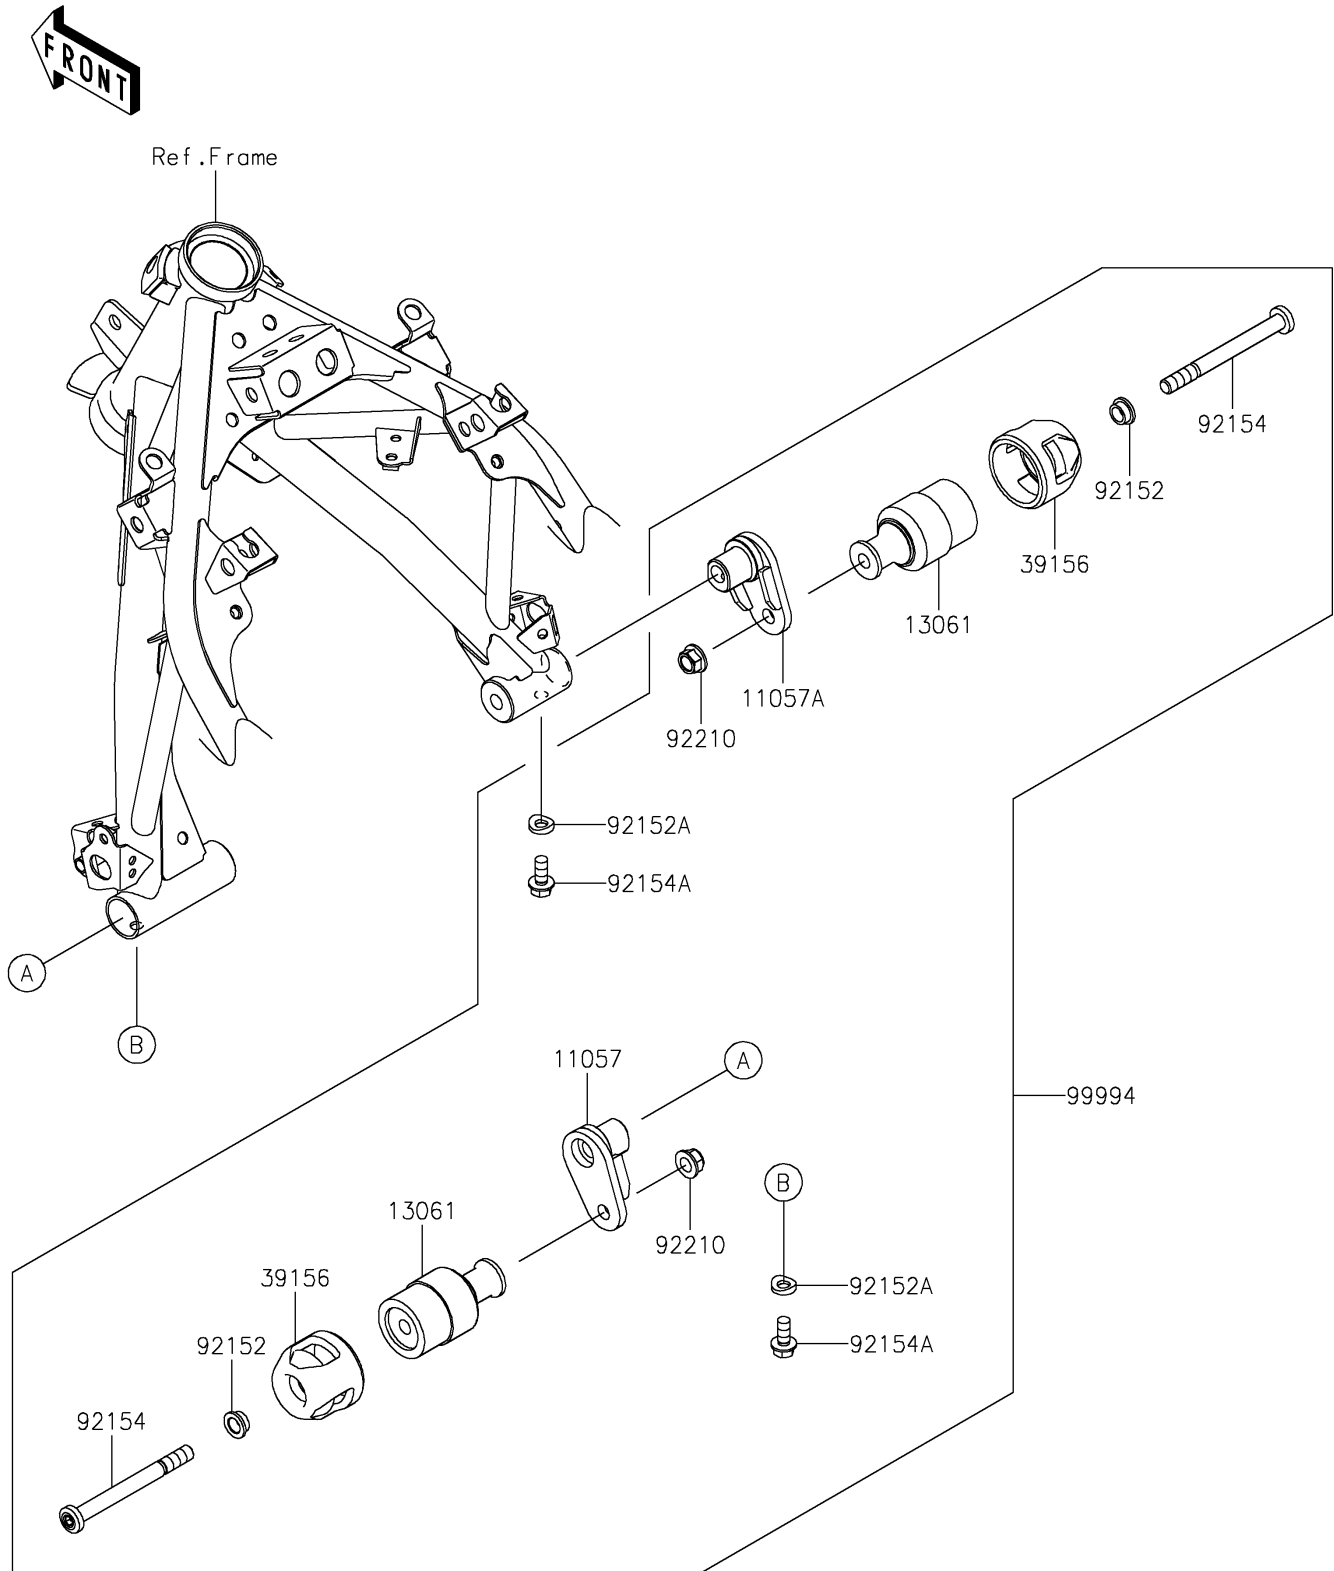

2018 NINJA[®] 400 ABS

PARTS DIAGRAM

Accessory(Slider)

F2910C

2018 NINJA® 400 ABS

PARTS LIST

Accessory(Slider)

ITEM NAME	PART NUMBER	QUANTITY
BRACKET,SLIDER,LH (Ref # 11057)	11057-1234	0
BRACKET,SLIDER,RH (Ref # 11057A)	11057-1235	0
BOSS (Ref # 13061)	13061-0782	0
PAD,SLIDER (Ref # 39156)	39156-1913	0
COLLAR,10.2X14X7 (Ref # 92152)	92152-2129	0
COLLAR,8.3X16 (Ref # 92152A)	92152-2423	0
BOLT,SOCKET,10X105 (Ref # 92154)	92154-1767	0
BOLT-FLANGED,8X14 (Ref # 92154A)	92154-3798	0
NUT,LOCK,FLANGED,10MM (Ref # 92210)	92210-1081	0
KIT-ACCESSORY,SLIDER (Ref # 99994)	99994-1036	0