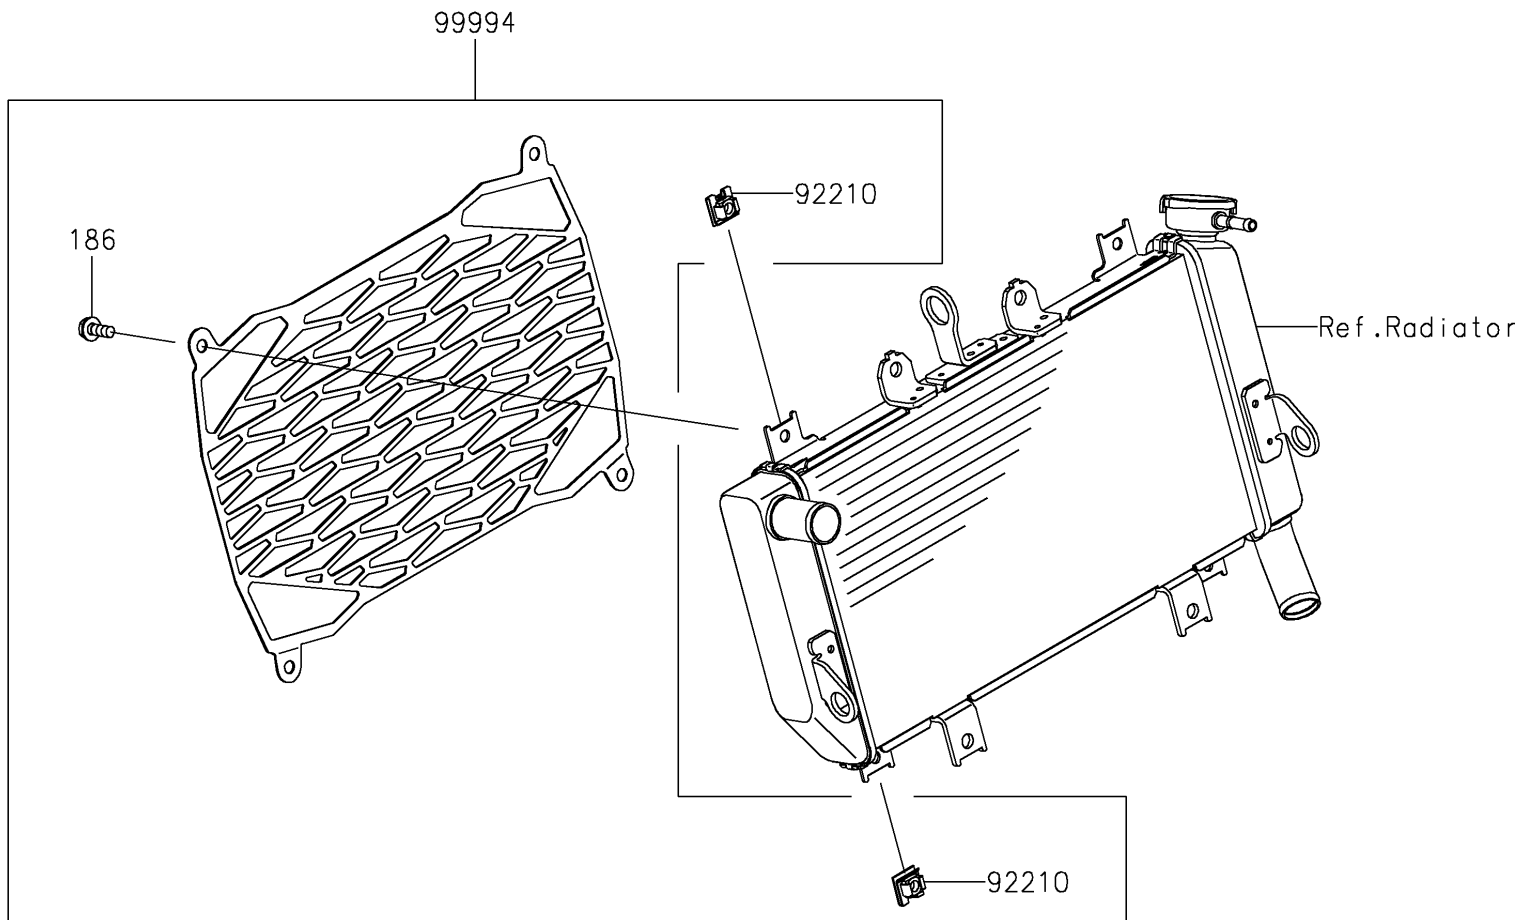

2018 NINJA® 400 ABS

PARTS DIAGRAM

Accessory(Radiator Screen)

F2910A

2018 NINJA® 400 ABS

PARTS LIST

Accessory(Radiator Screen)

ITEM NAME	PART NUMBER	QUANTITY
NUT,CLIP,6MM (Ref # 92210)	92210-0867	0
KIT-ACCESSORY,RADIATOR SCREEN (Ref # 99994)	99994-1048	0
BOLT-UPSET-WP (Ref # 186)	186BA0616	0