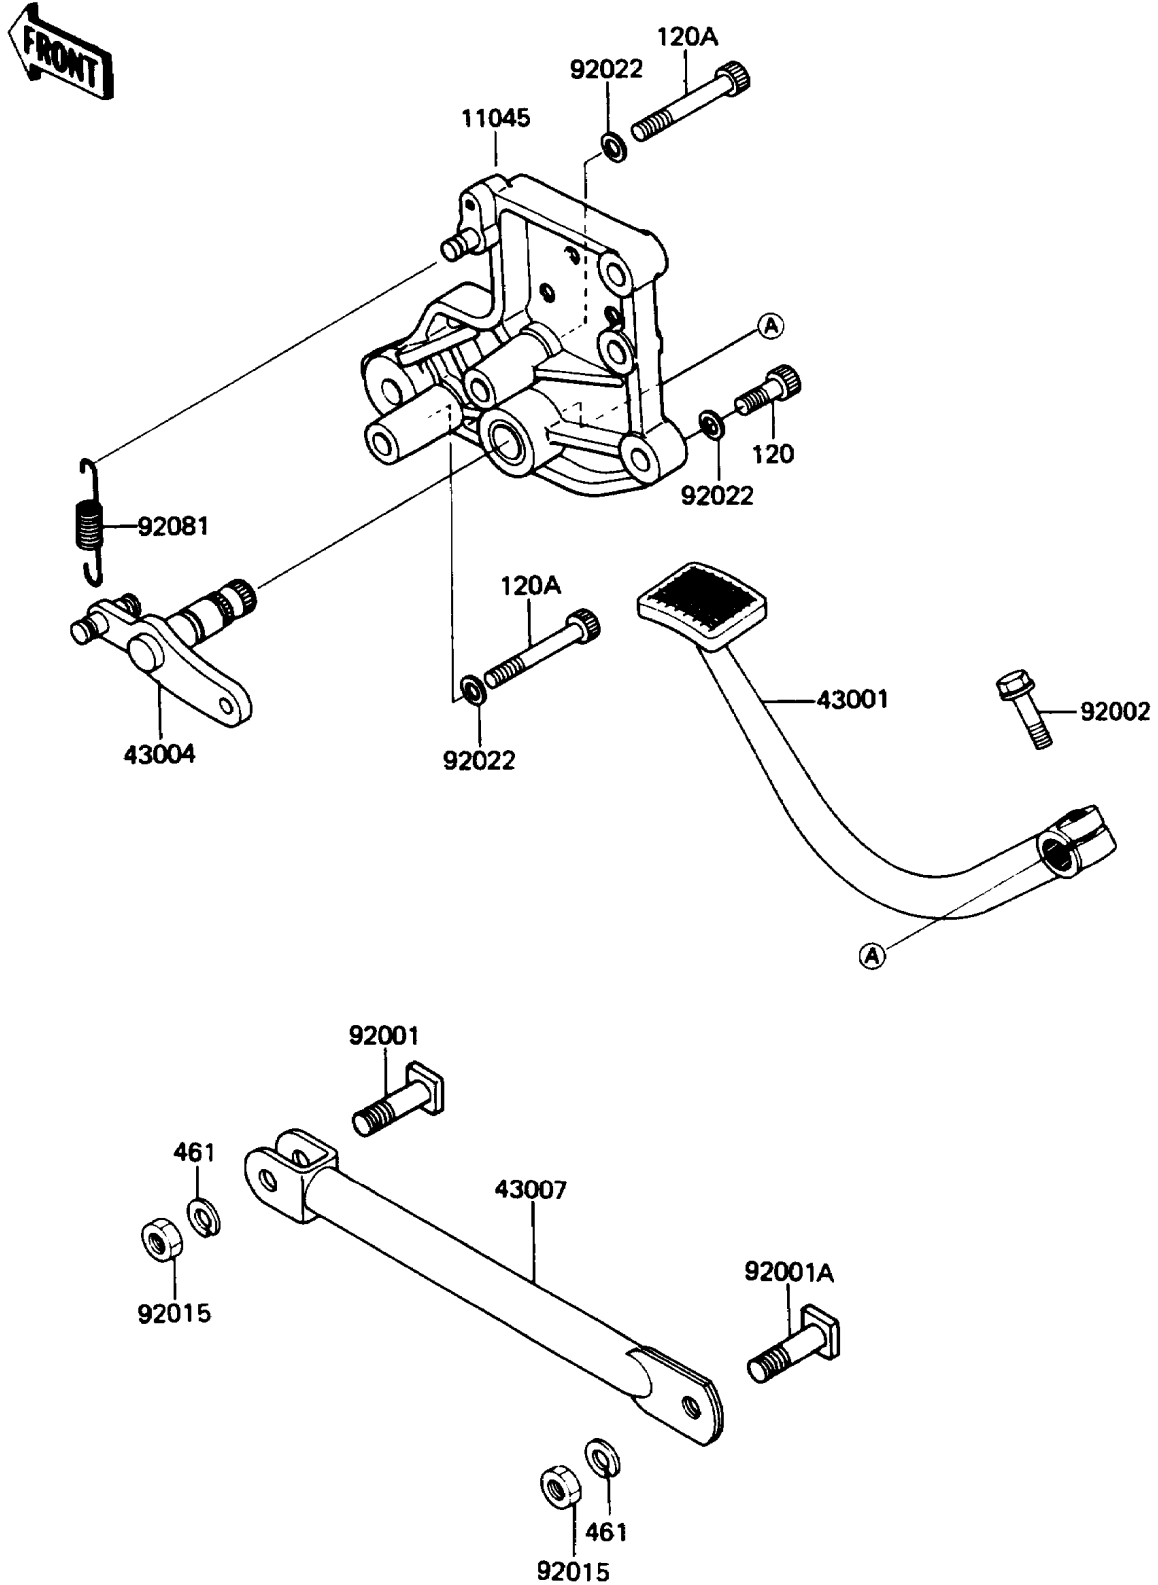

1988 Voyager

PARTS DIAGRAM

Brake Pedal/Torque Link

F2260-0189

1988 Voyager

PARTS LIST

Brake Pedal/Torque Link

Kawasaki

Let the Good Times Roll®

ITEM NAME

PART NUMBER

QUANTITY
