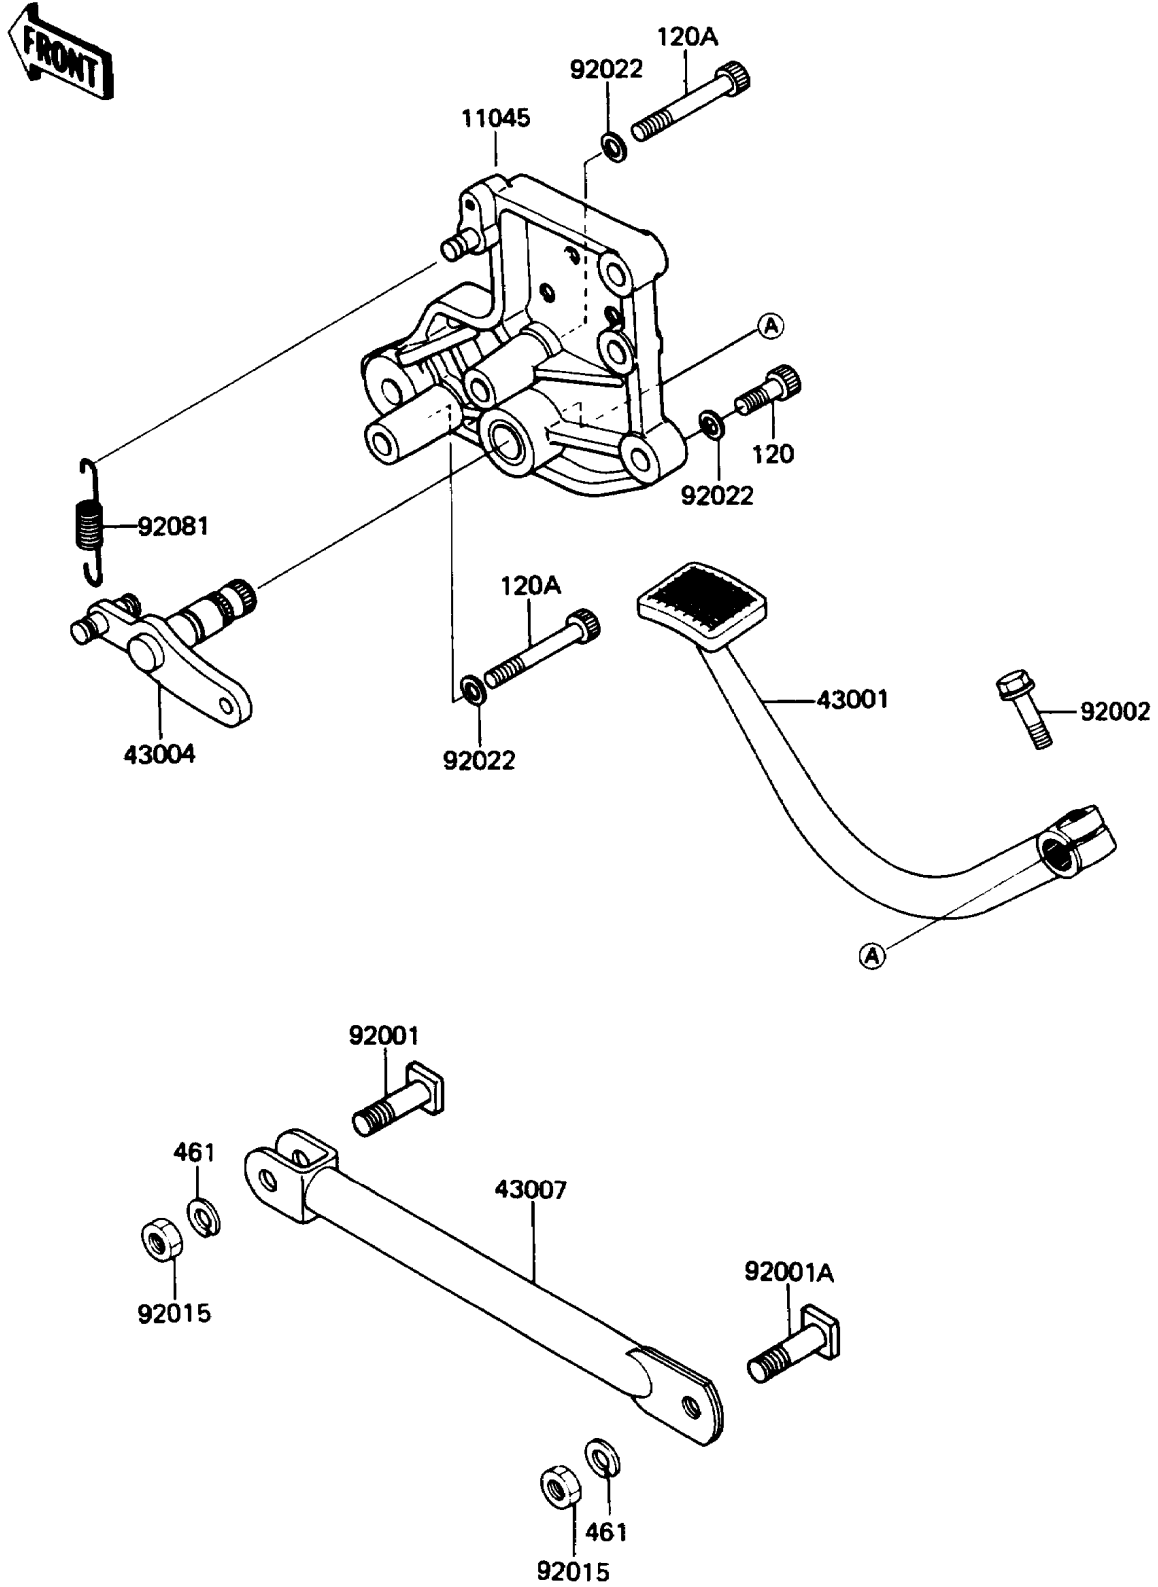

1987 Voyager

PARTS DIAGRAM

Brake Pedal/Torque Link

F2260-0189

1987 Voyager

PARTS LIST

Brake Pedal/Torque Link

Kawasaki

Let the Good Times Roll®

ITEM NAME

PART NUMBER

QUANTITY
