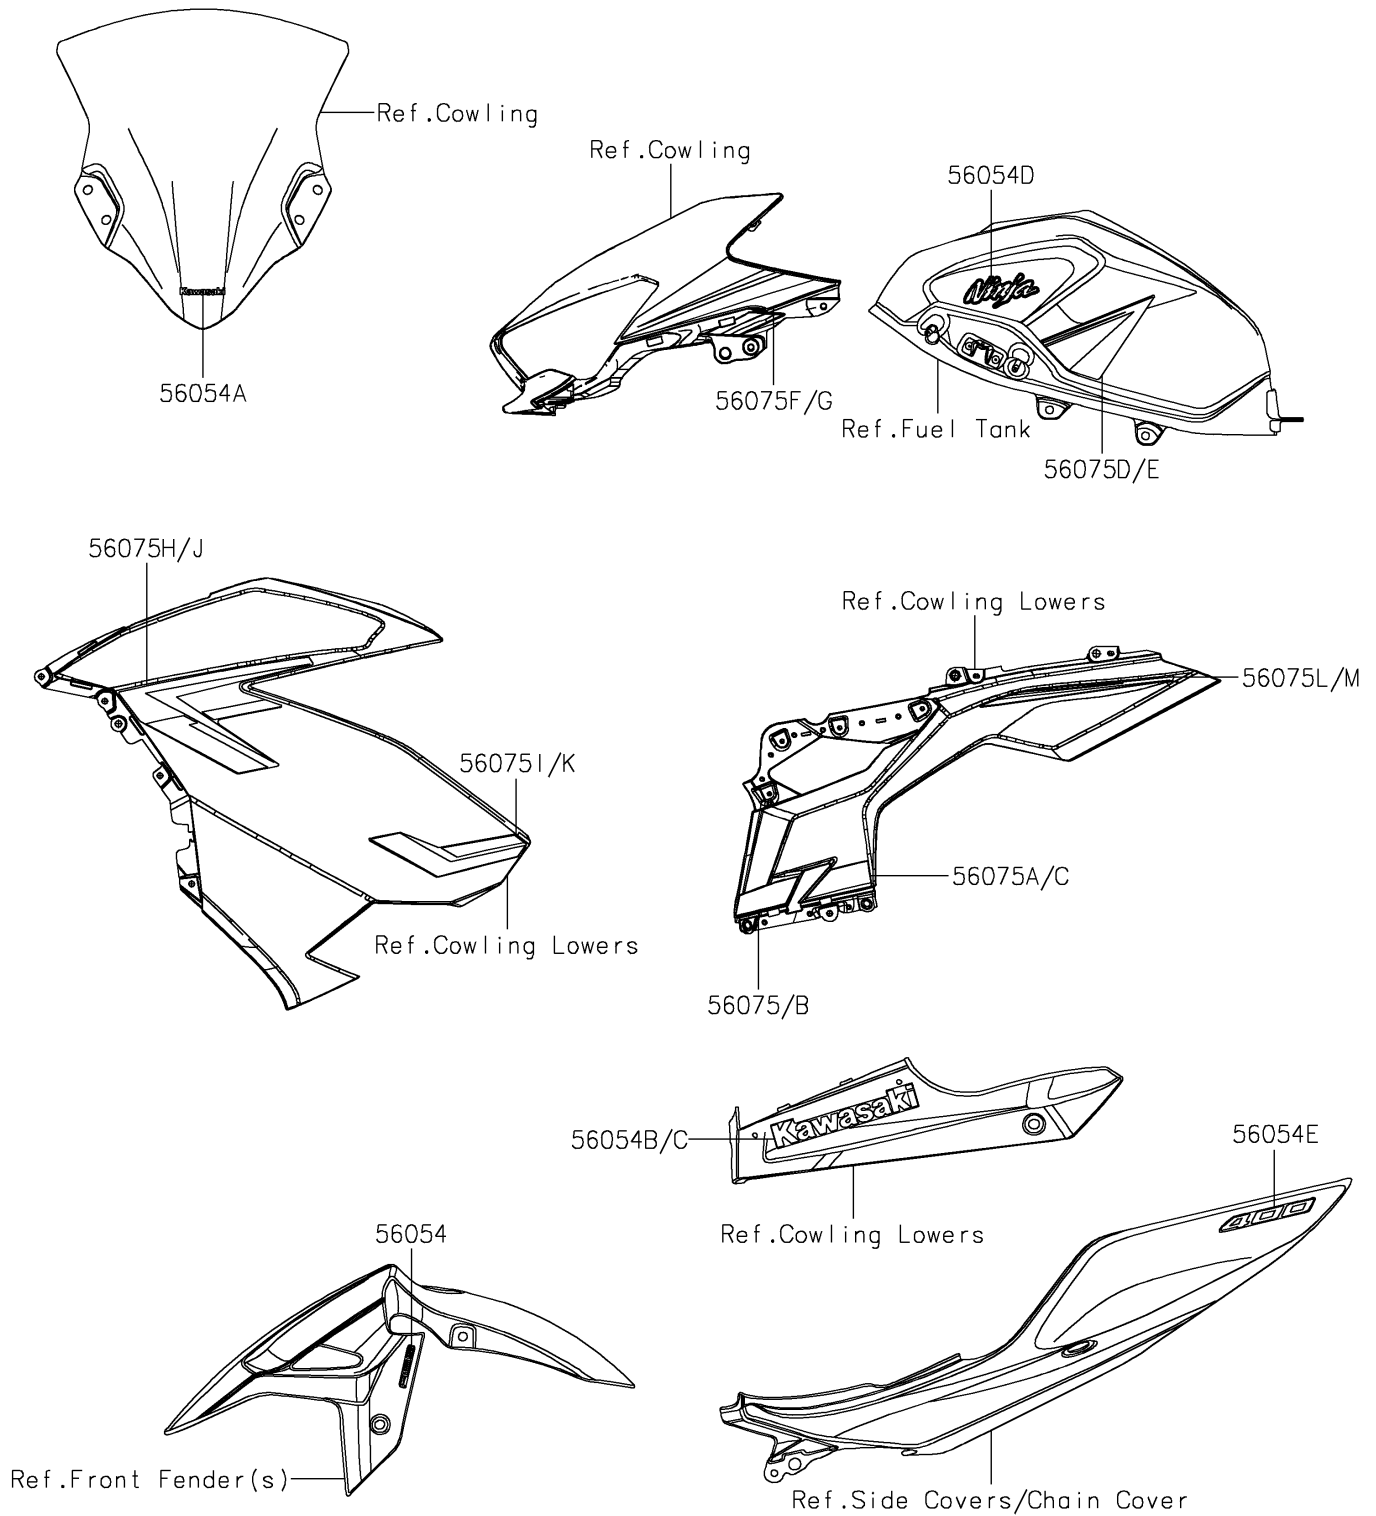

# 2018 NINJA® 400 ABS

## PARTS DIAGRAM Decals(Gray)(GKFB)

F2861J

## PARTS LIST

Decals(Gray)(GKFB)

**ITEM NAME**

**PART NUMBER**

**QUANTITY**

---