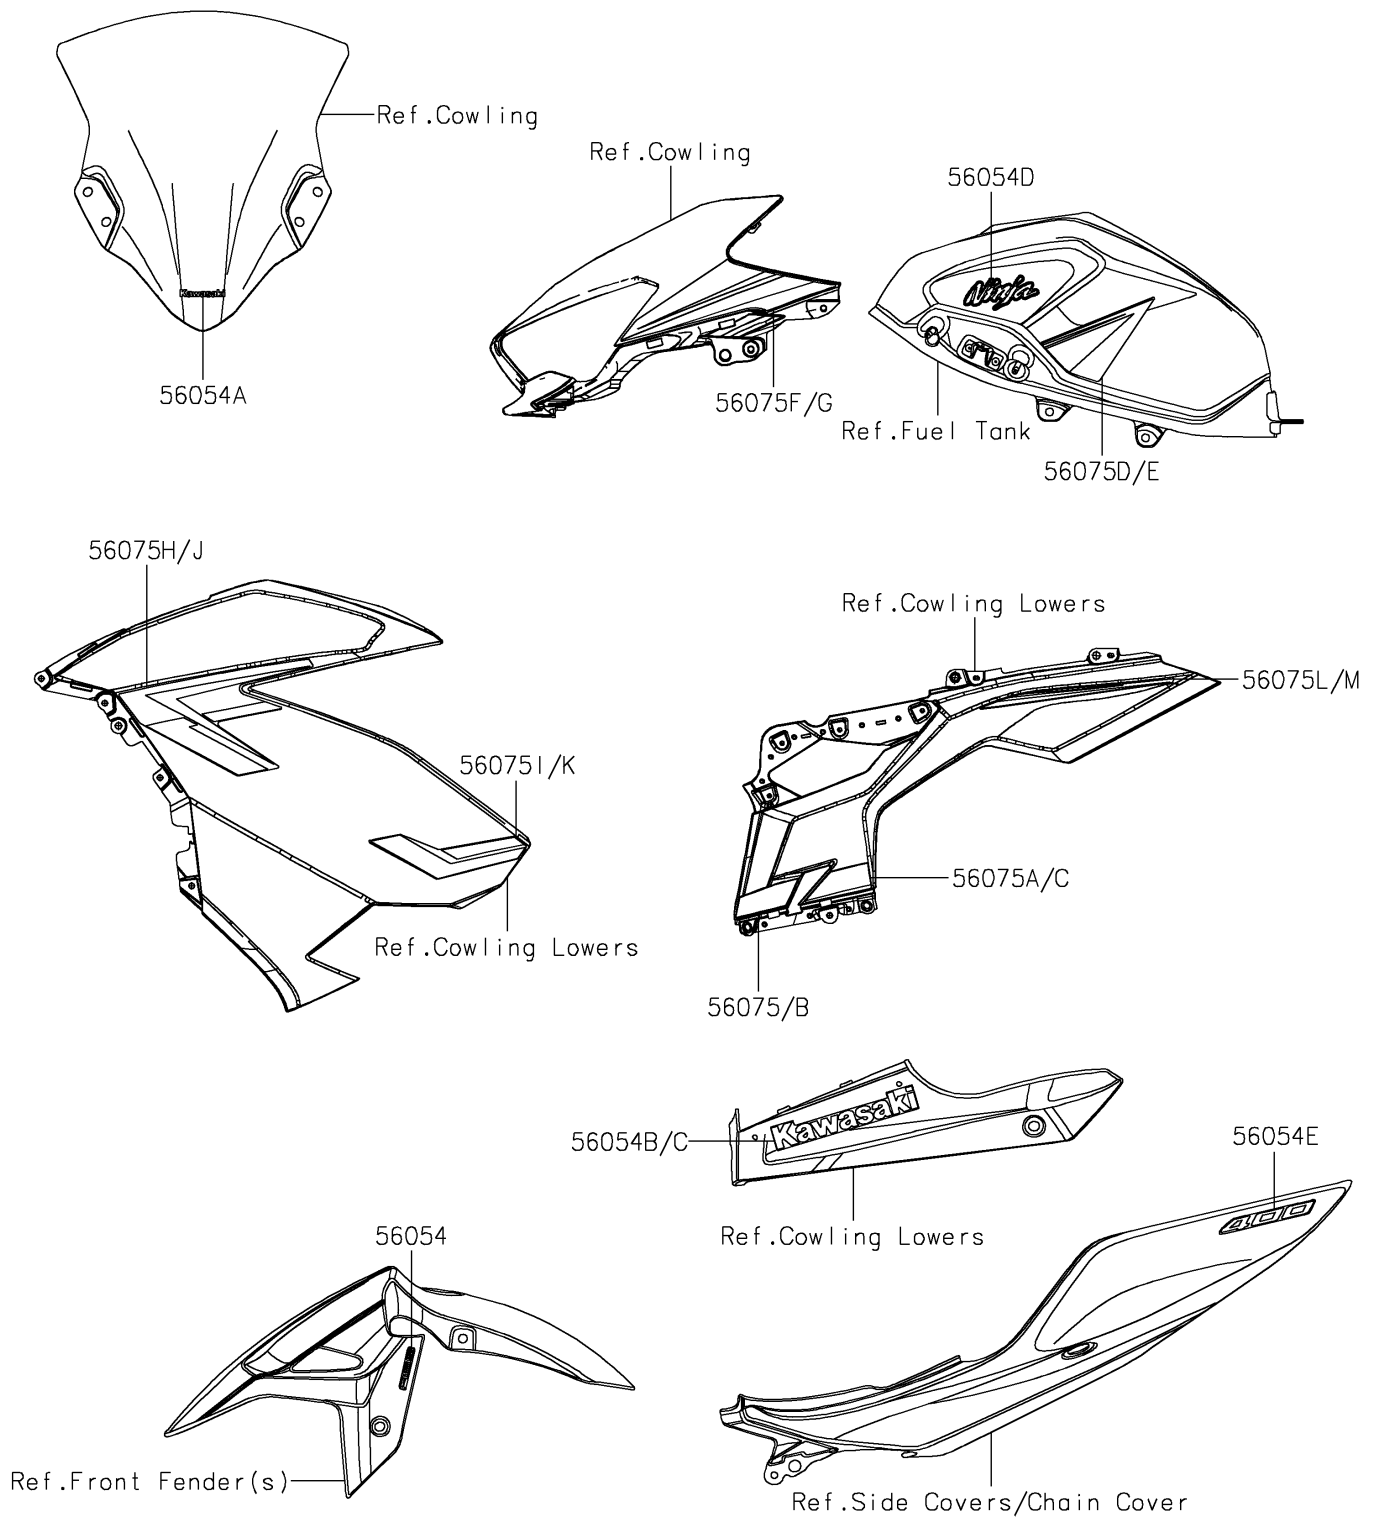

# 2018 NINJA® 400 ABS

## PARTS DIAGRAM Decals(Gray)(GKFB)

F2861J

## PARTS LIST

Decals(Gray)(GKFB)

**Kawasaki**  
Let the Good Times Roll®

ITEM NAME	PART NUMBER	QUANTITY
MARK,FR FENDER,ABS (Ref # 56054)	56054-1412	0
MARK,WINDSHIELD,KAWASAKI (Ref # 56054A)	56054-2261	0
MARK,LWR COWL.,LH,KAWASAKI (Ref # 56054B)	56054-2496	0
MARK,LWR COWL.,RH,KAWASAKI (Ref # 56054C)	56054-2497	0
MARK,FUEL TANK,NINJA (Ref # 56054D)	56054-2529	0
MARK,TAIL COVER,400 (Ref # 56054E)	56054-2530	0
PATTERN,LWR COWL.,LH,FR (Ref # 56075)	56075-7361	0
PATTERN,LWR COWL.,LH,RR (Ref # 56075A)	56075-7362	0
PATTERN,LWR COWL.,RH,FR (Ref # 56075B)	56075-7364	0
PATTERN,LWR COWL.,RH,RR (Ref # 56075C)	56075-7365	0
PATTERN,FUEL TANK,LH (Ref # 56075D)	56075-7605	0
PATTERN,FUEL TANK,RH (Ref # 56075E)	56075-7606	0
PATTERN,UPP COWL.,LH (Ref # 56075F)	56075-7607	0
PATTERN,UPP COWL.,RH (Ref # 56075G)	56075-7608	0
PATTERN,SIDE COWL.,LH,UPP (Ref # 56075H)	56075-7663	0
PATTERN,SIDE COWL.,LH,LWR (Ref # 56075I)	56075-7664	0
PATTERN,SIDE COWL.,RH,UPP (Ref # 56075J)	56075-7665	0
PATTERN,SIDE COWL.,RH,LWR (Ref # 56075K)	56075-7666	0
PATTERN,LWR COWL.,LH,UPP (Ref # 56075L)	56075-7667	0
PATTERN,LWR COWL.,RH,UPP (Ref # 56075M)	56075-7668	0