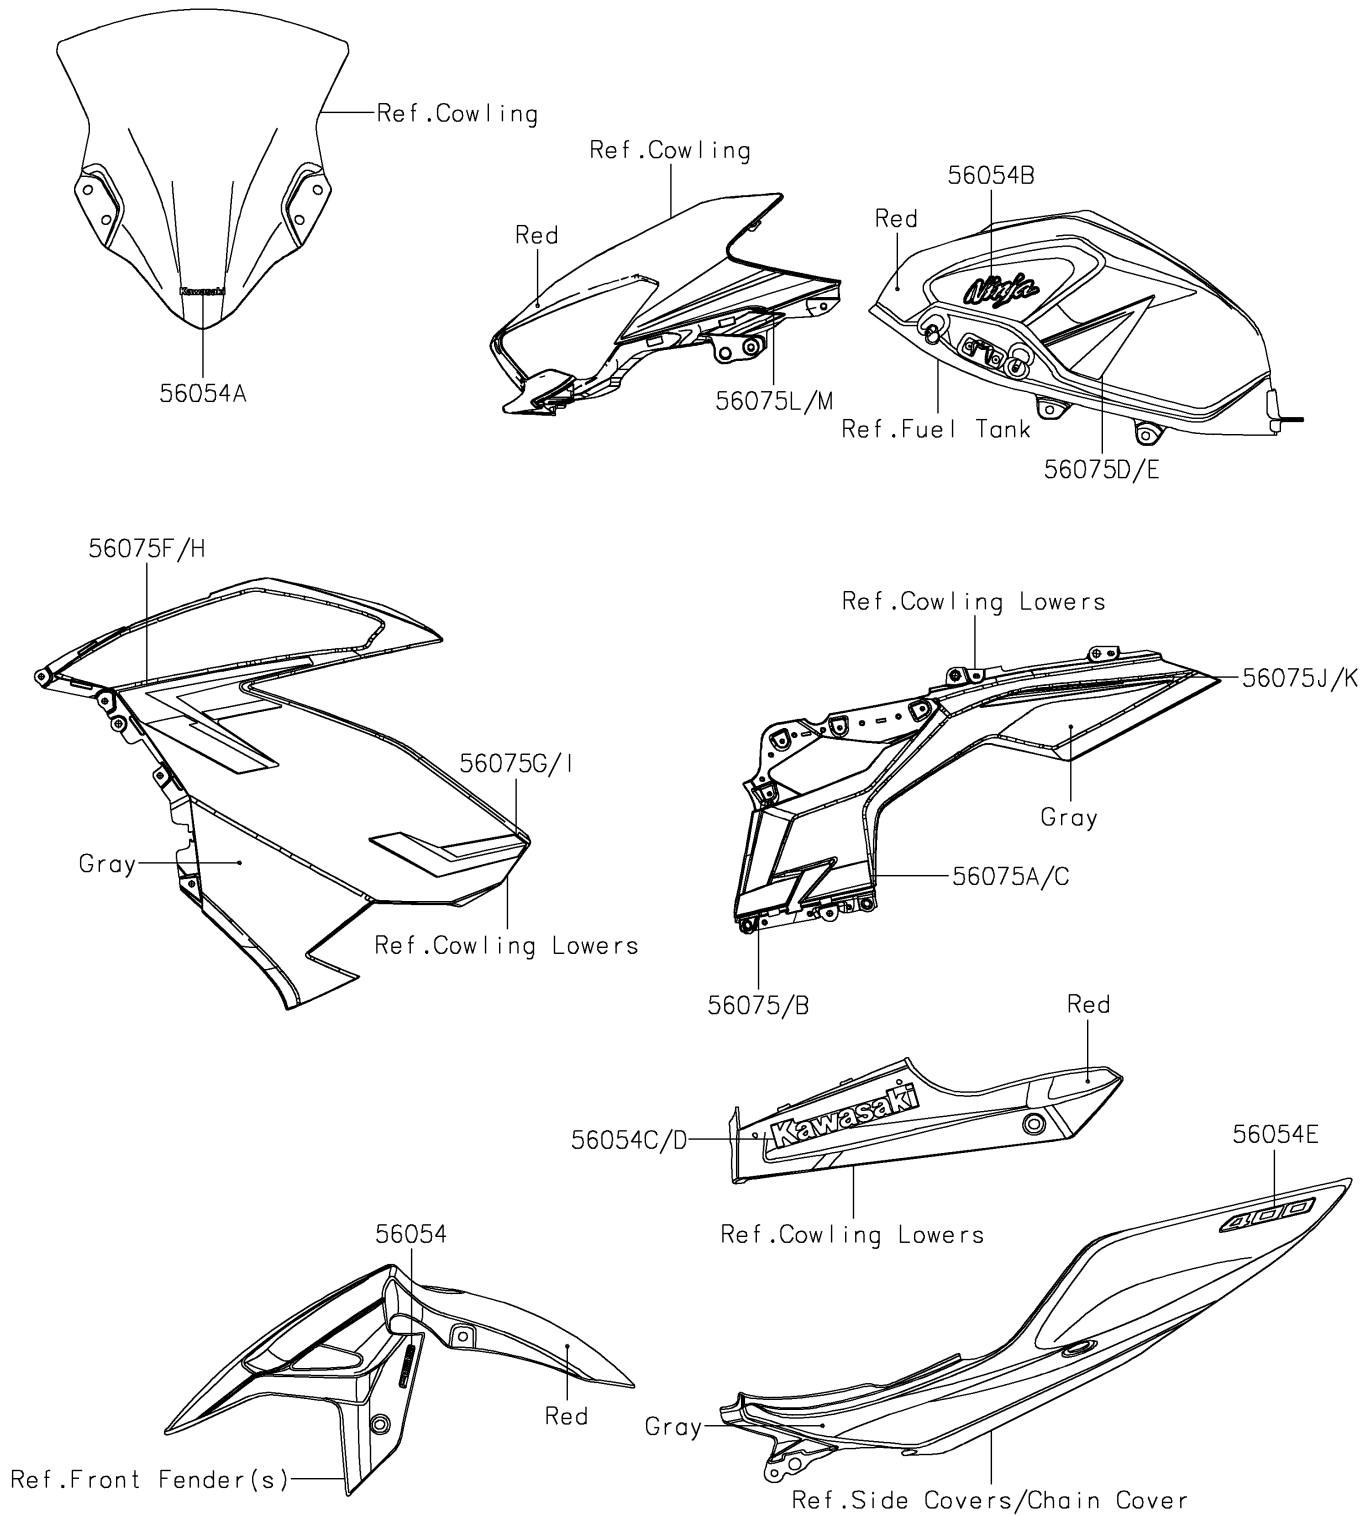

# 2018 NINJA® 400 ABS

## PARTS DIAGRAM

Decals(Red)(GKFB)(CA,US)

F2861H

## PARTS LIST

Decals(Red)(GKFB)(CA,US)

**ITEM NAME**

**PART NUMBER**

**QUANTITY**

---