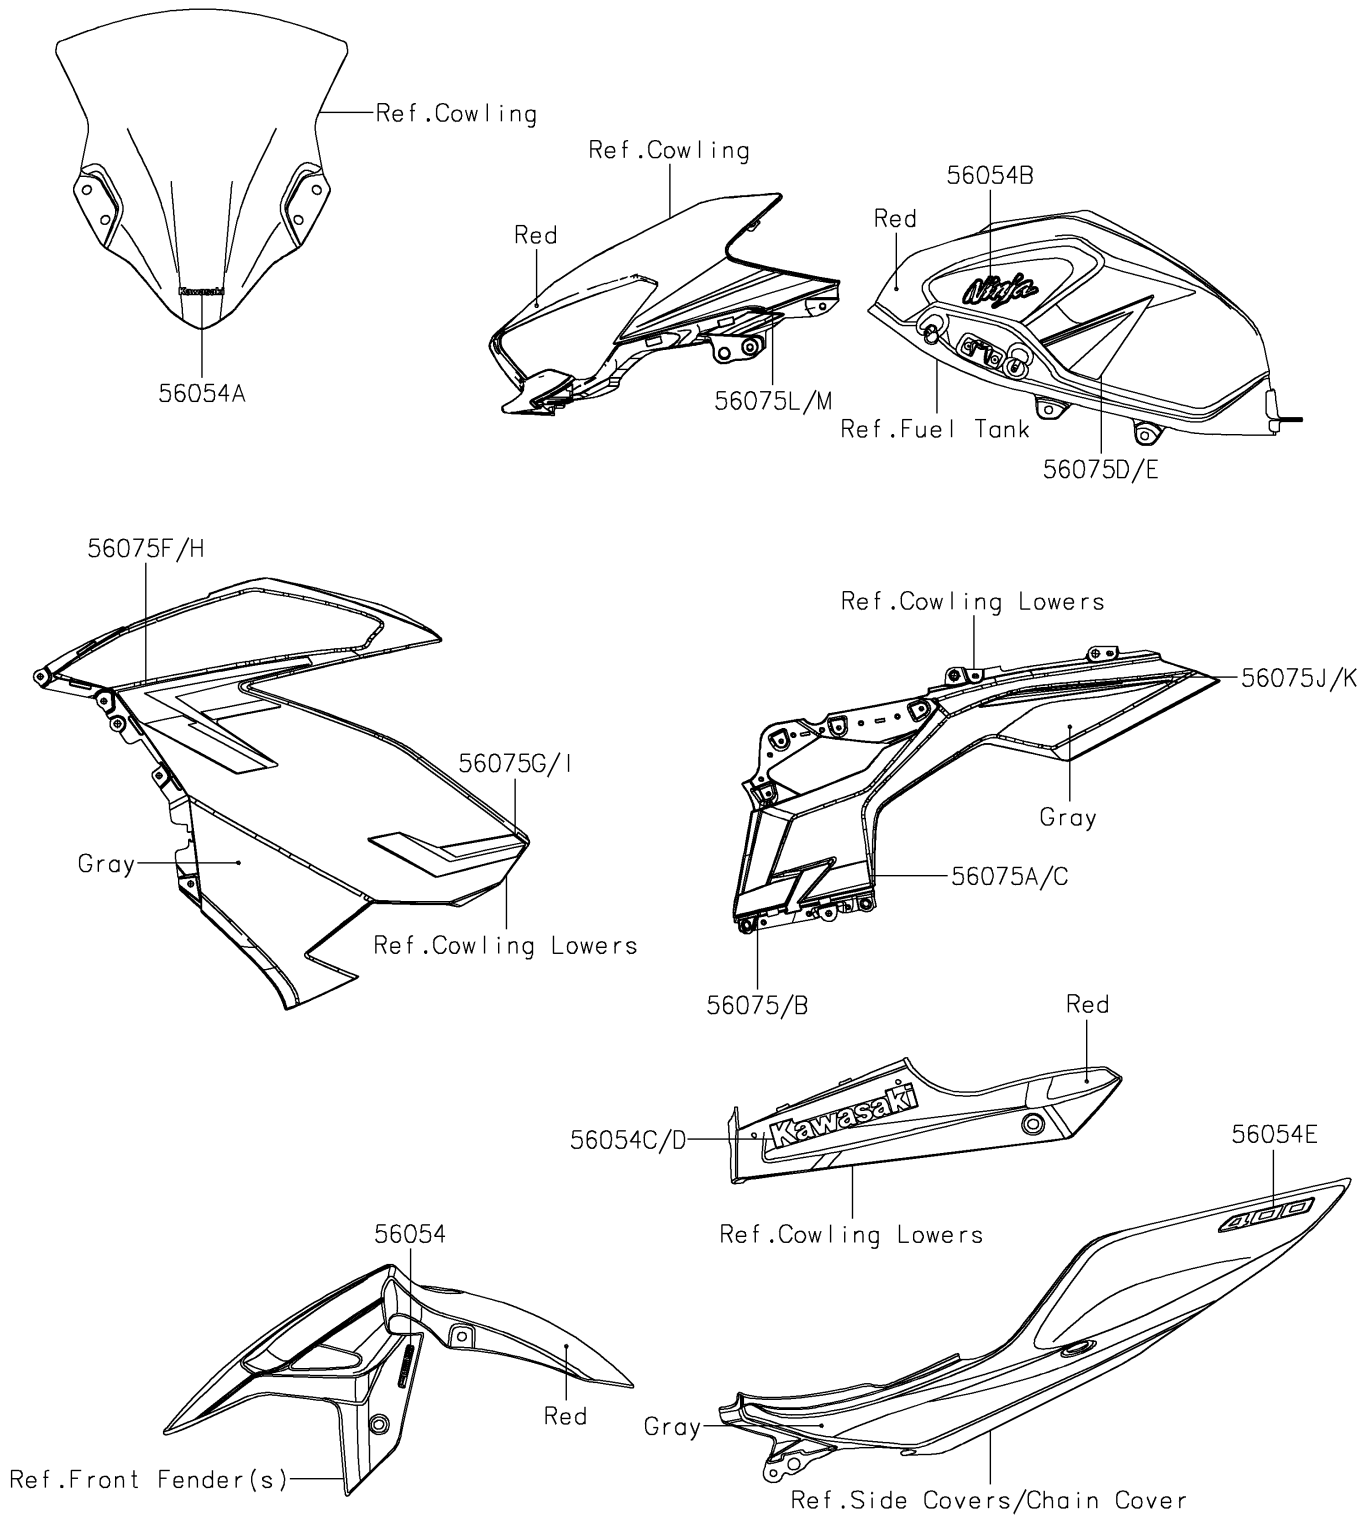

2018 NINJA® 400 ABS

PARTS DIAGRAM

Decals(Red)(GKFB)(CA,US)

F2861H

2018 NINJA® 400 ABS

PARTS LIST

Decals(Red)(GKFB)(CA,US)

Kawasaki
Let the Good Times Roll®

ITEM NAME	PART NUMBER	QUANTITY
MARK,FR FENDER,ABS (Ref # 56054)	56054-1412	0
MARK,WINDSHIELD,KAWASAKI (Ref # 56054A)	56054-2261	0
MARK,FUEL TANK,NINJA (Ref # 56054B)	56054-2522	0
MARK,LWR COWL.,LH (Ref # 56054C)	56054-2523	0
MARK,LWR COWL.,RH (Ref # 56054D)	56054-2524	0
MARK,TAIL COVER,400 (Ref # 56054E)	56054-2528	0
PATTERN,LWR COWL.,LH,FR (Ref # 56075)	56075-7541	0
PATTERN,LWR COWL.,LH,RR (Ref # 56075A)	56075-7542	0
PATTERN,LWR COWL.,RH,FR (Ref # 56075B)	56075-7544	0
PATTERN,LWR COWL.,RH,RR (Ref # 56075C)	56075-7545	0
PATTERN,FUEL TANK,LH (Ref # 56075D)	56075-7549	0
PATTERN,FUEL TANK,RH (Ref # 56075E)	56075-7550	0
PATTERN,SIDE COWL.,LH,UPP (Ref # 56075F)	56075-7551	0
PATTERN,SIDE COWL.,LH,LWR (Ref # 56075G)	56075-7552	0
PATTERN,SIDE COWL.,RH,UPP (Ref # 56075H)	56075-7553	0
PATTERN,SIDE COWL.,RH,LWR (Ref # 56075I)	56075-7554	0
PATTERN,LWR COWL.,LH,UPP (Ref # 56075J)	56075-7555	0
PATTERN,LWR COWL.,RH,UPP (Ref # 56075K)	56075-7556	0
PATTERN,UPP COWL.,LH (Ref # 56075L)	56075-7557	0
PATTERN,UPP COWL.,RH (Ref # 56075M)	56075-7558	0