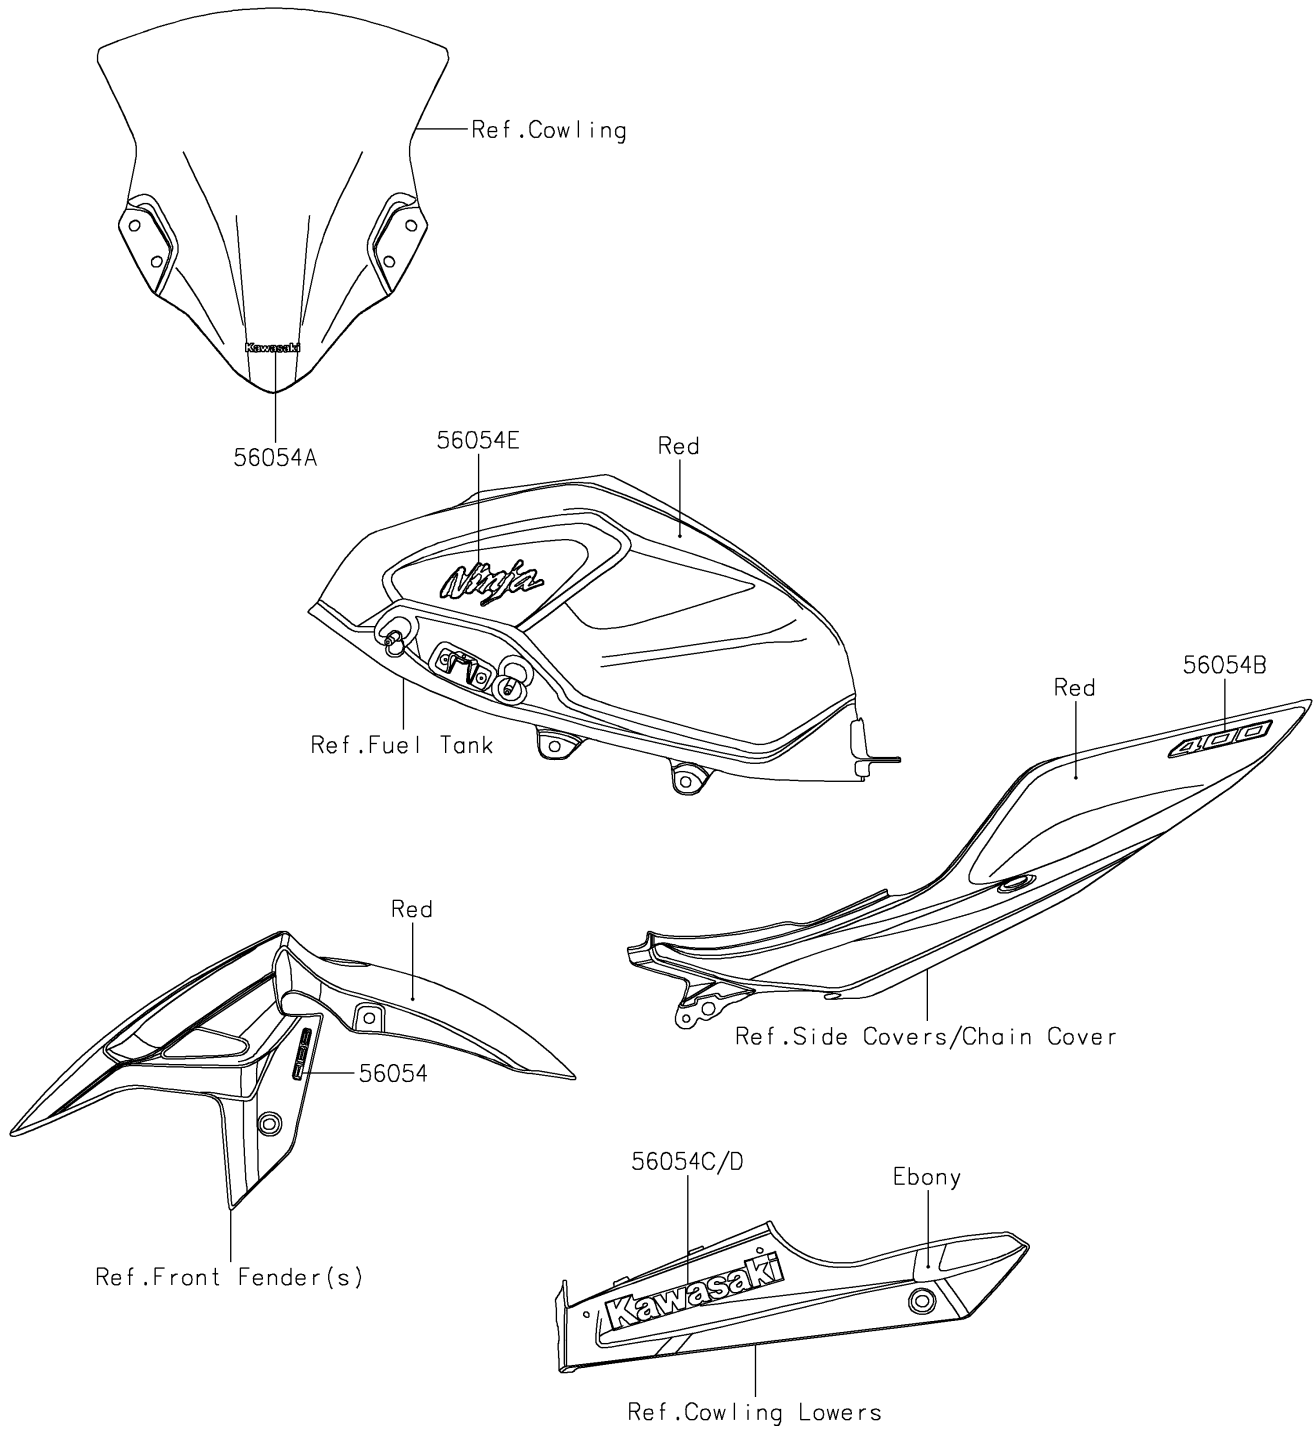

2019 NINJA® 400 ABS

PARTS DIAGRAM

Decals(Red)(GKF)(CN)

F2861F

2019 NINJA[®] 400 ABS

PARTS LIST

Decals(Red)(GKF)(CN)

ITEM NAME

PART NUMBER

QUANTITY
