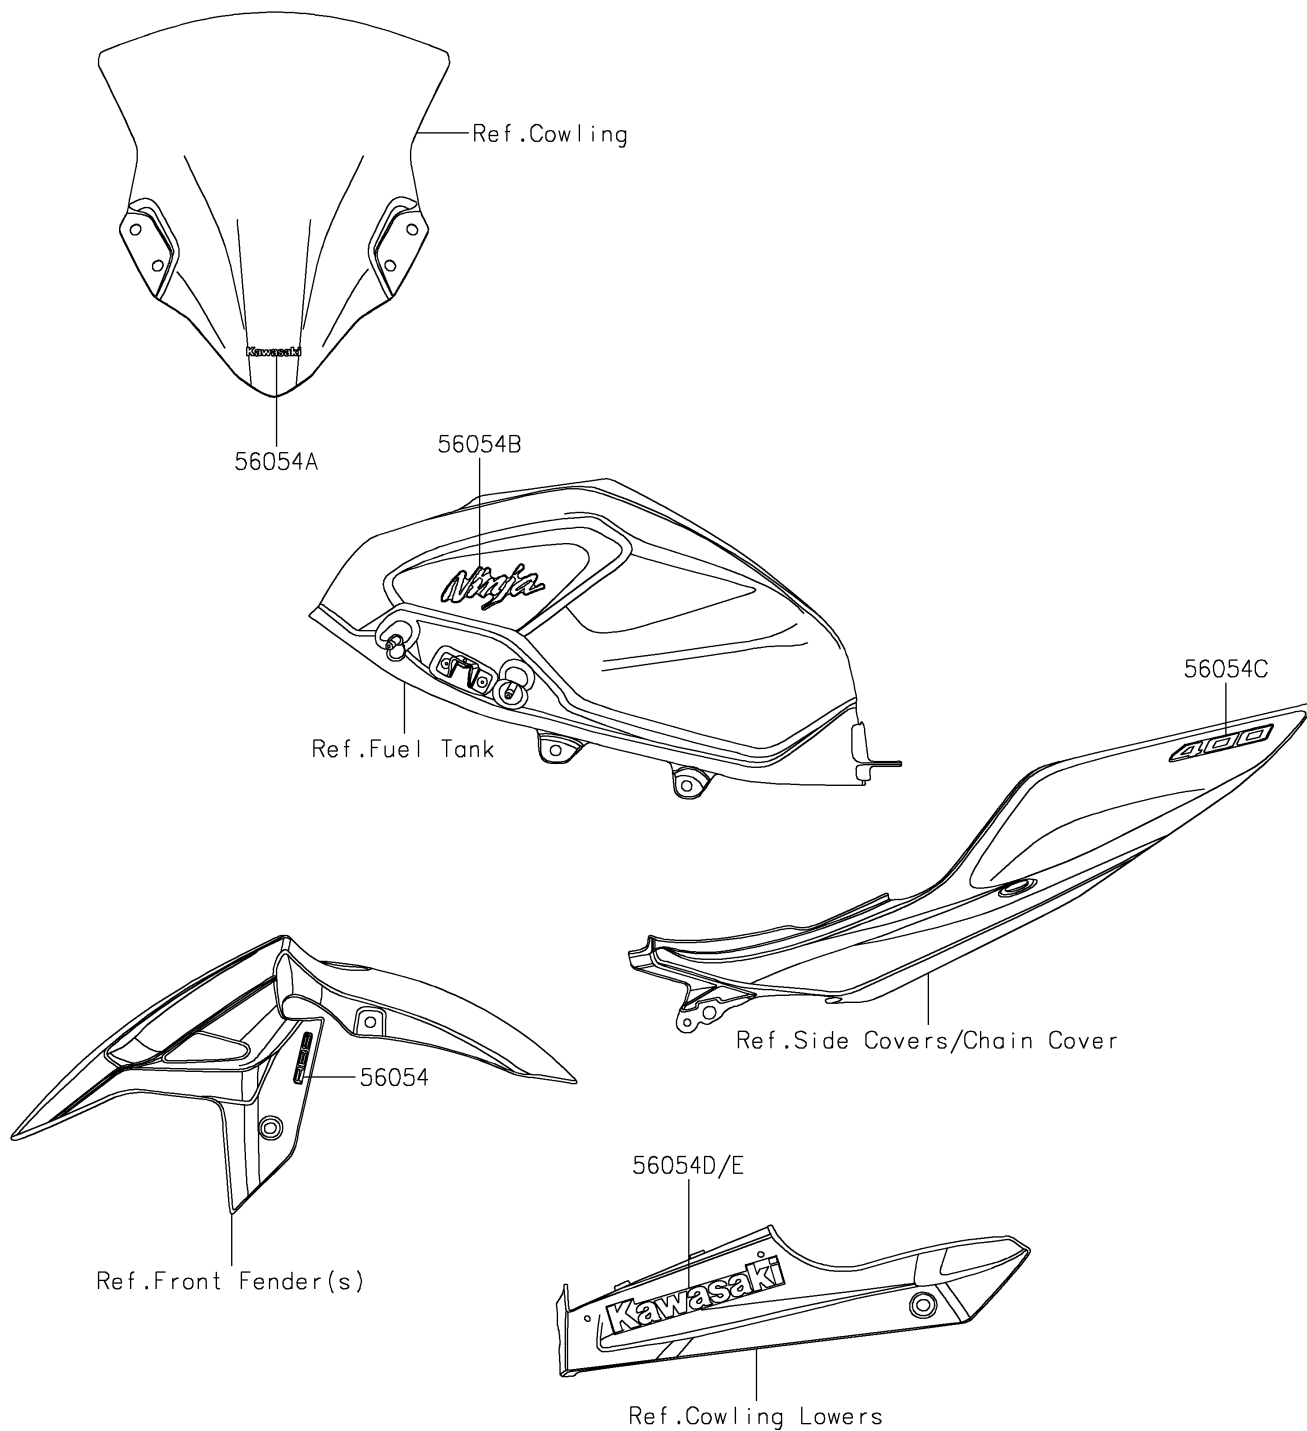

2019 NINJA® 400 ABS

PARTS DIAGRAM Decals(Black)(GKF)

F2861E

2019 NINJA® 400 ABS

PARTS LIST

Decals(Black)(GKF)

ITEM NAME

PART NUMBER

QUANTITY
