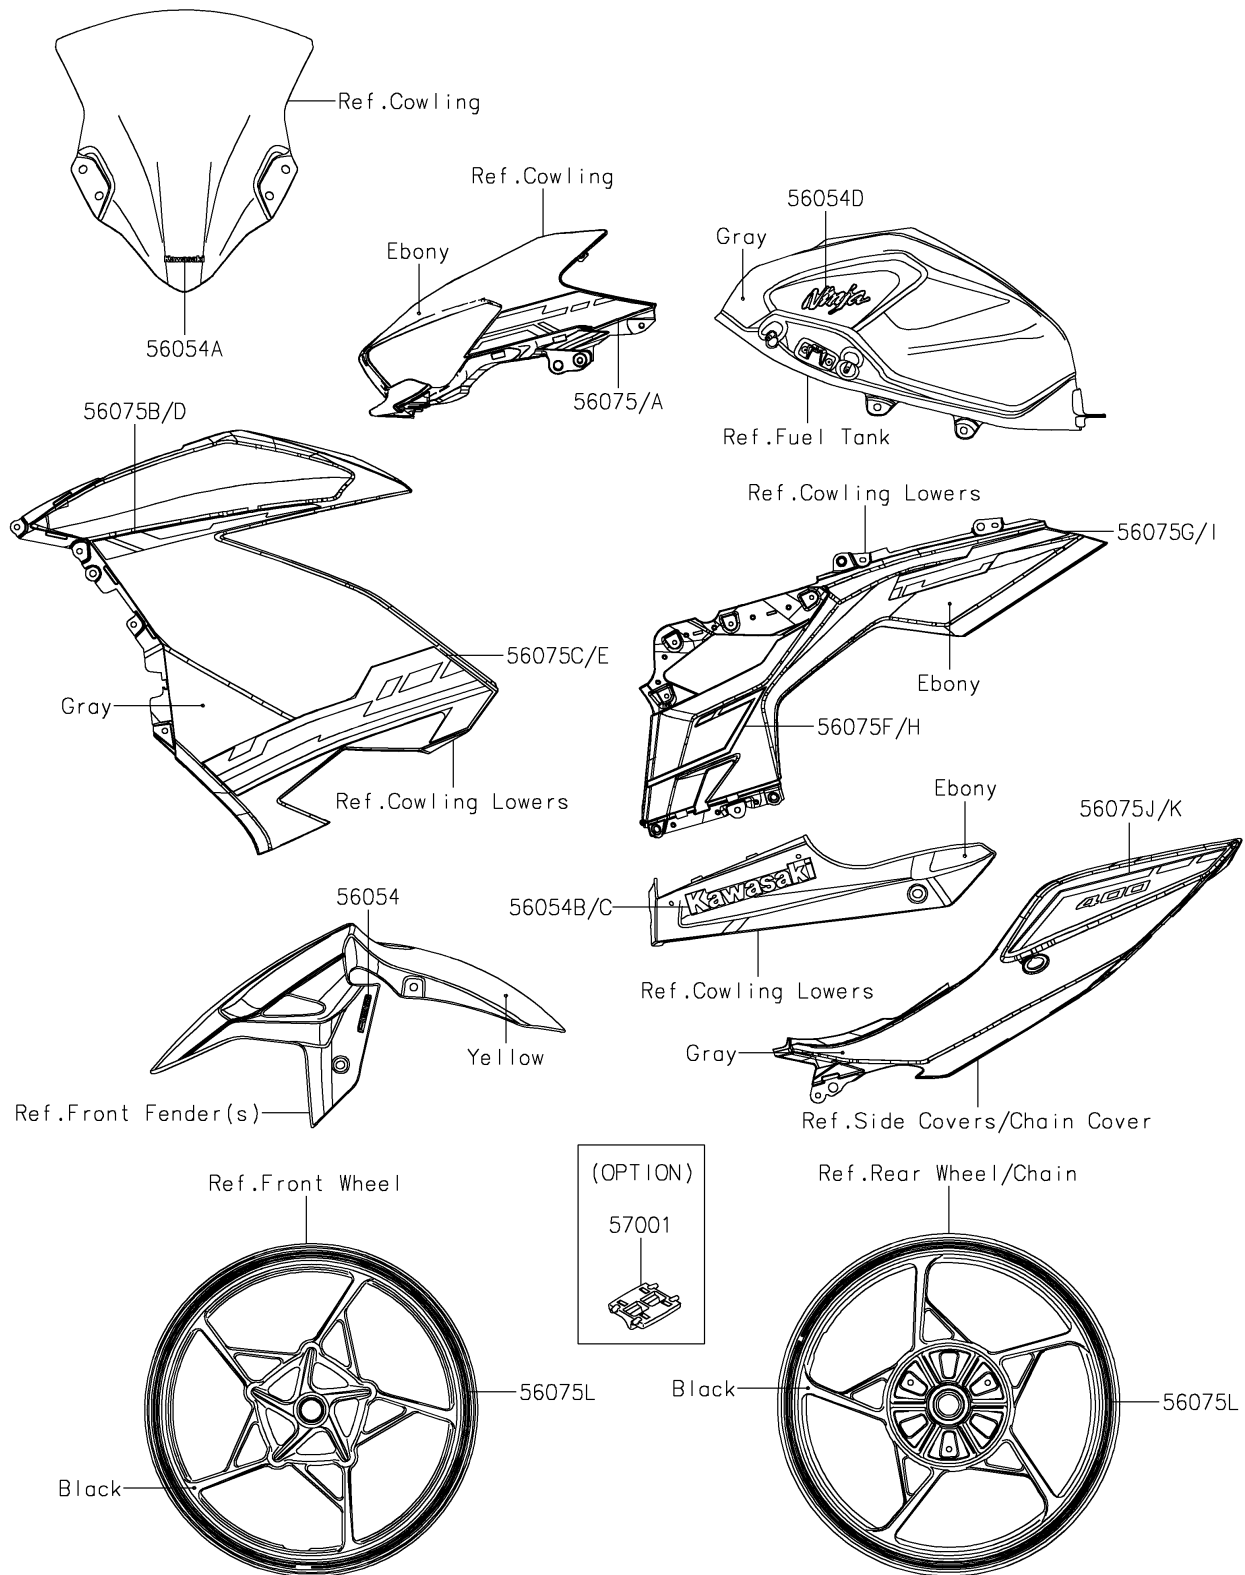

2019 NINJA® 400 ABS

PARTS DIAGRAM

Decals(Gray)(GJFA)(CA,US)

F2861D

2019 NINJA[®] 400 ABS

PARTS LIST

Decals(Gray)(GJFA)(CA,US)

ITEM NAME

PART NUMBER

QUANTITY
