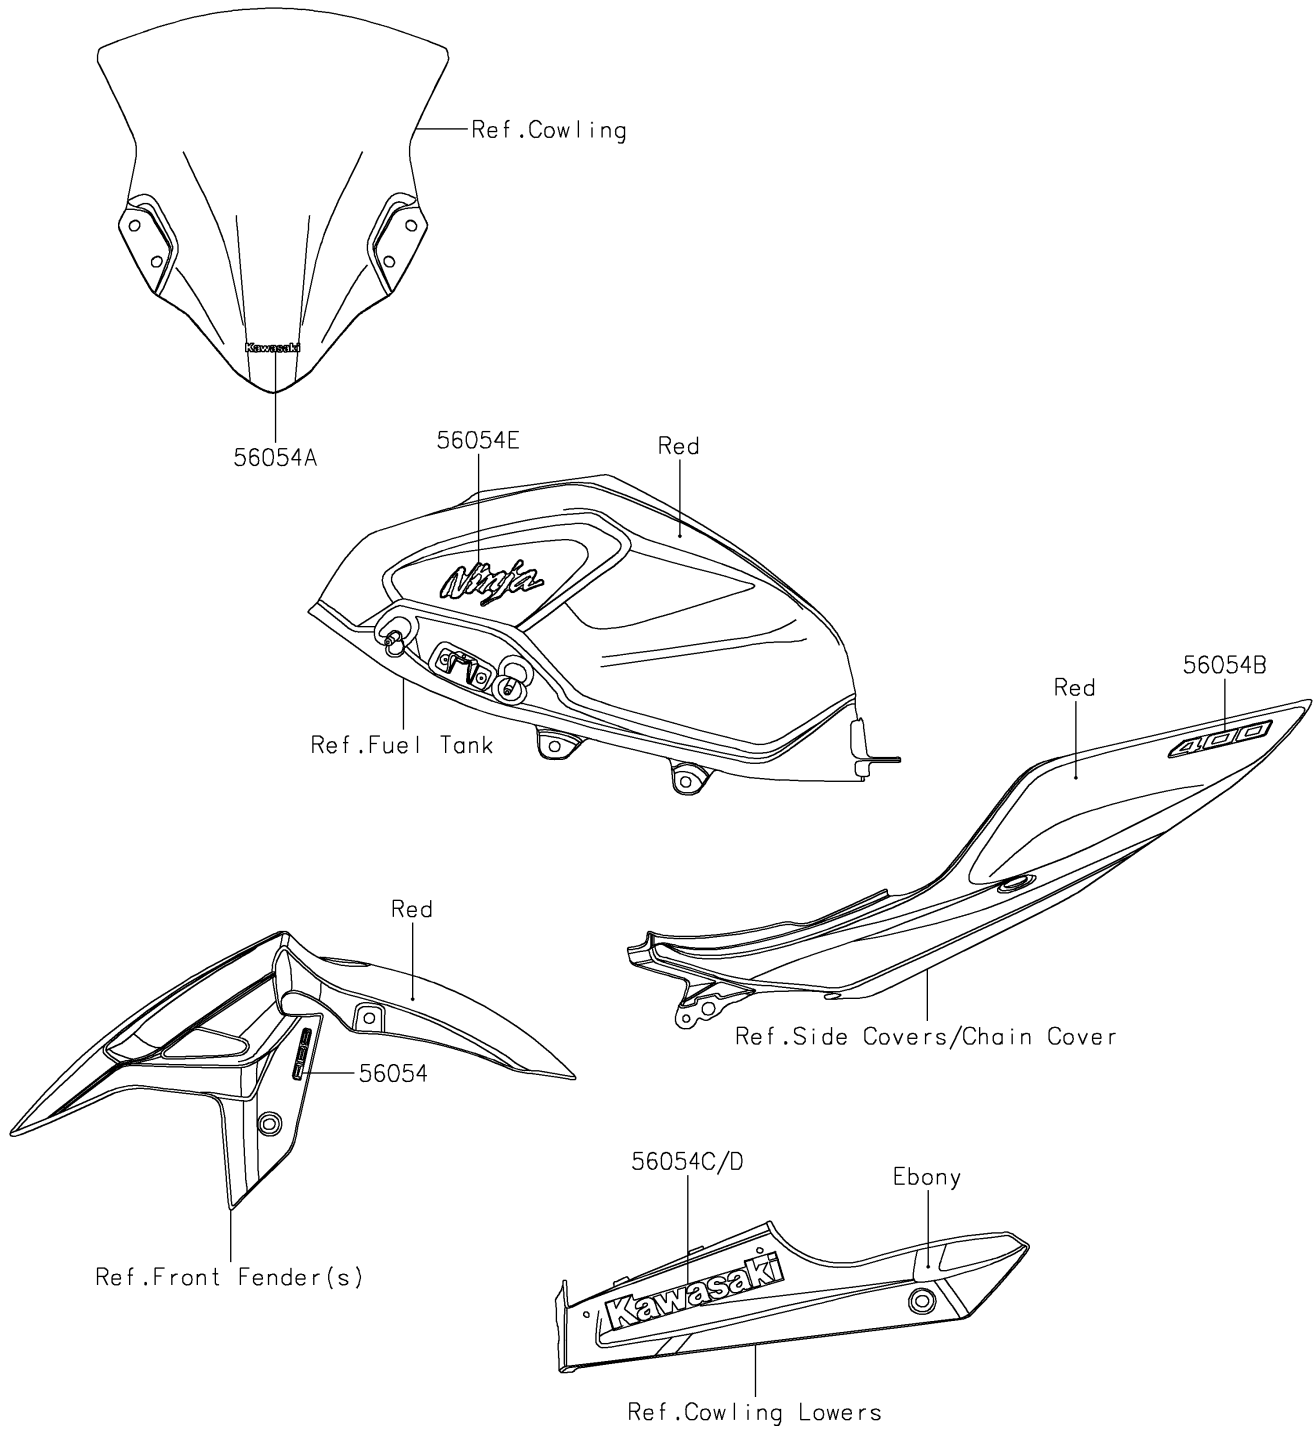

2018 NINJA® 400 ABS SE

PARTS DIAGRAM

Decals(Red)(GJF)(CN)

F2861B

2018 NINJA® 400 ABS SE

PARTS LIST

Decals(Red)(GJF)(CN)

ITEM NAME	PART NUMBER	QUANTITY
MARK,FR FENDER,ABS (Ref # 56054)	56054-1412	2
MARK,WINDSHIELD,KAWASAKI (Ref # 56054A)	56054-2261	1
MARK,TAIL COVER,400 (Ref # 56054B)	56054-2388	2
MARK,LWR COWL.,LH,KAWASAKI (Ref # 56054C)	56054-2389	1
MARK,LWR COWL.,RH,KAWASAKI (Ref # 56054D)	56054-2390	1
MARK,FUEL TANK,NINJA (Ref # 56054E)	56054-2401	2