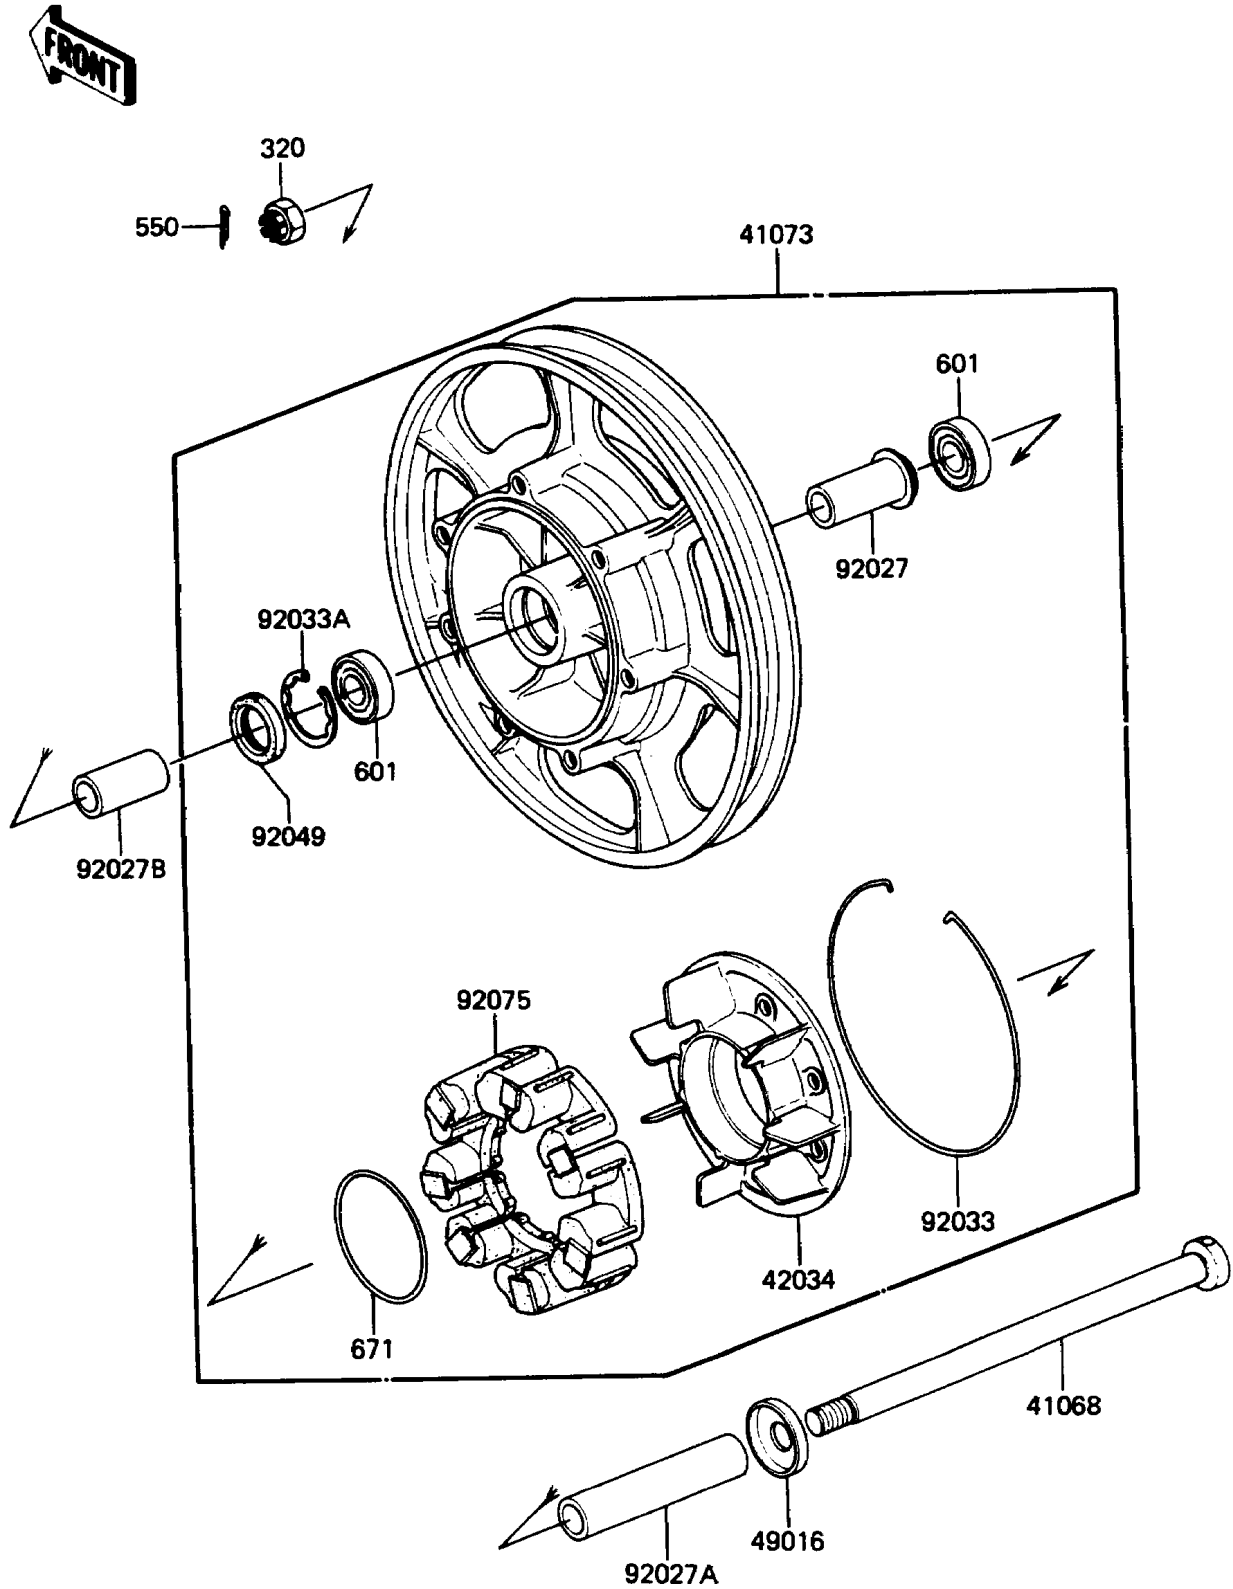

1987 Voyager

PARTS DIAGRAM

Rear Wheel/Chain

F2240-0147

1987 Voyager

PARTS LIST

Rear Wheel/Chain

Kawasaki

Let the Good Times Roll®

ITEM NAME

PART NUMBER

QUANTITY
