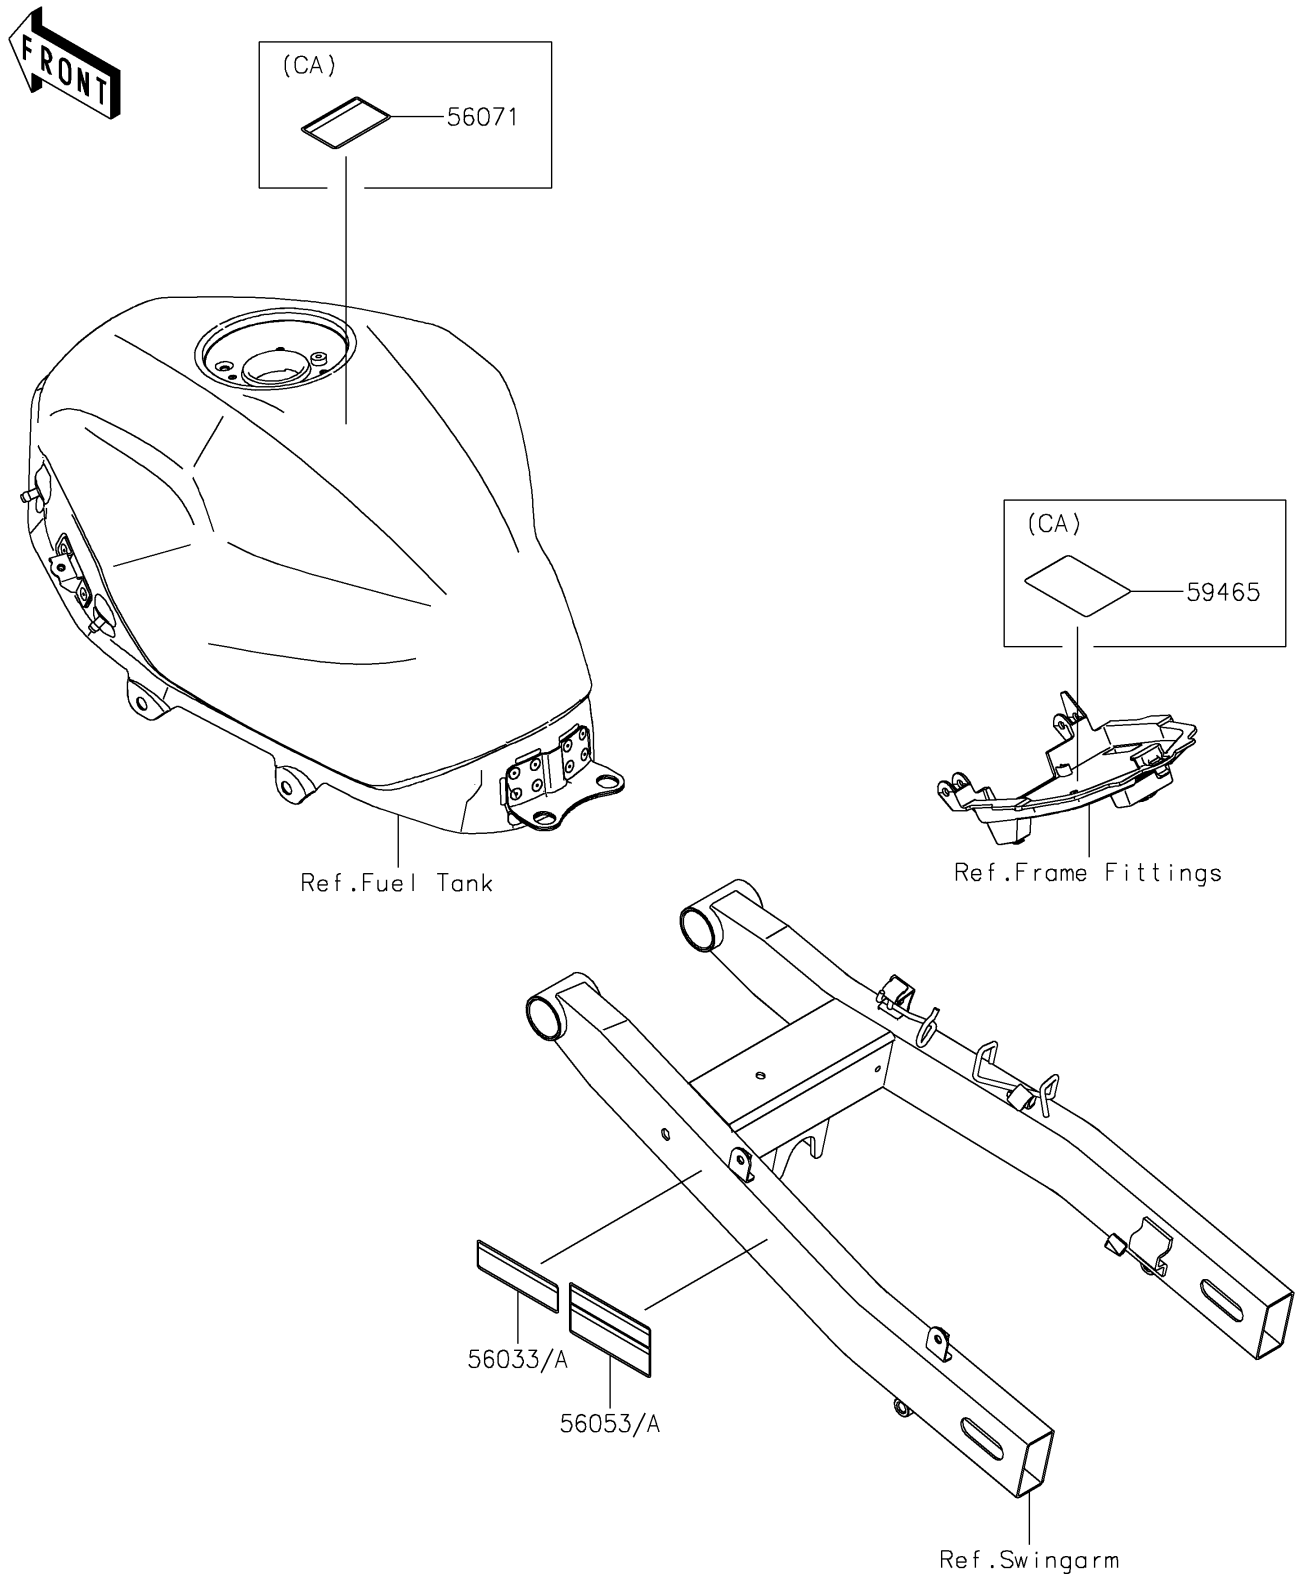

2018 NINJA® 400 ABS

PARTS DIAGRAM

Labels

F2860

2018 NINJA[®] 400 ABS

PARTS LIST

Labels

ITEM NAME

PART NUMBER

QUANTITY
