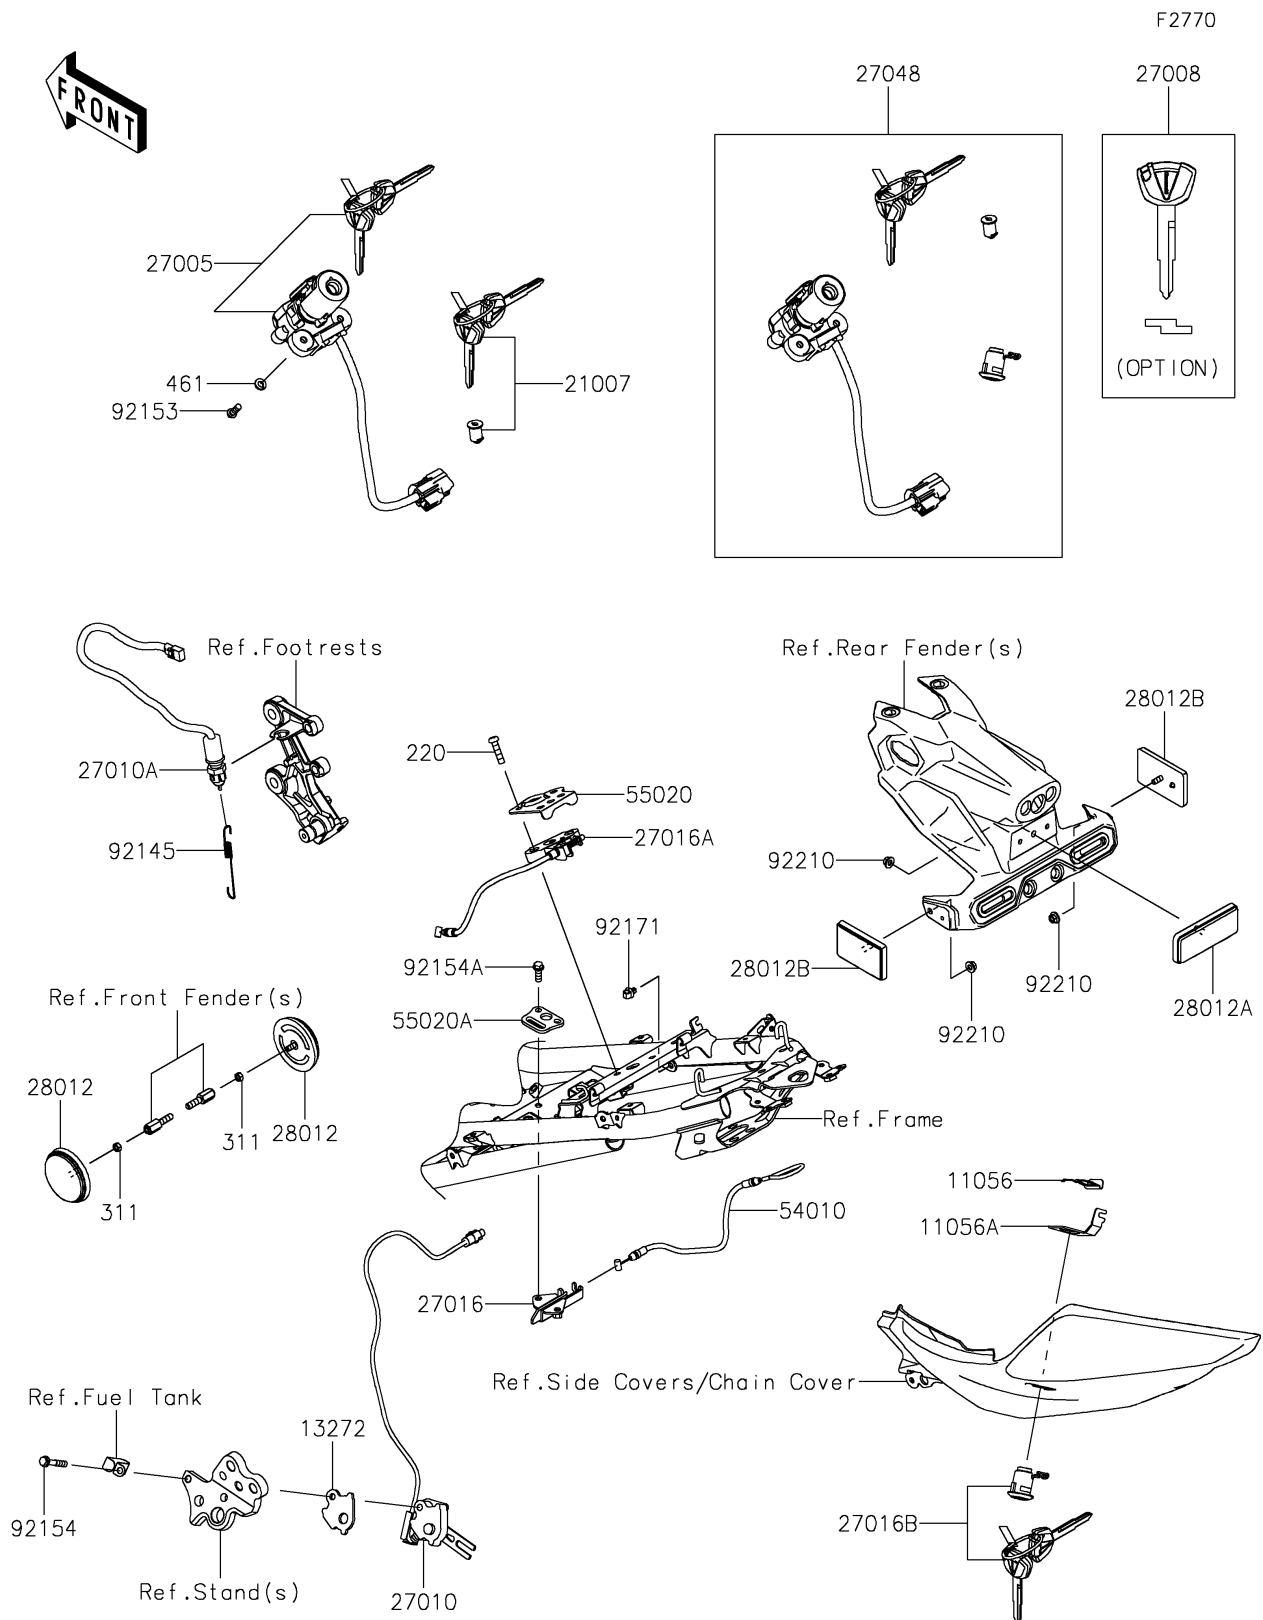

2018 NINJA® 400 ABS

PARTS DIAGRAM

Ignition Switch/Locks/Reflectors

2018 NINJA[®] 400 ABS

PARTS LIST

Ignition Switch/Locks/Reflectors

ITEM NAME

PART NUMBER

QUANTITY
