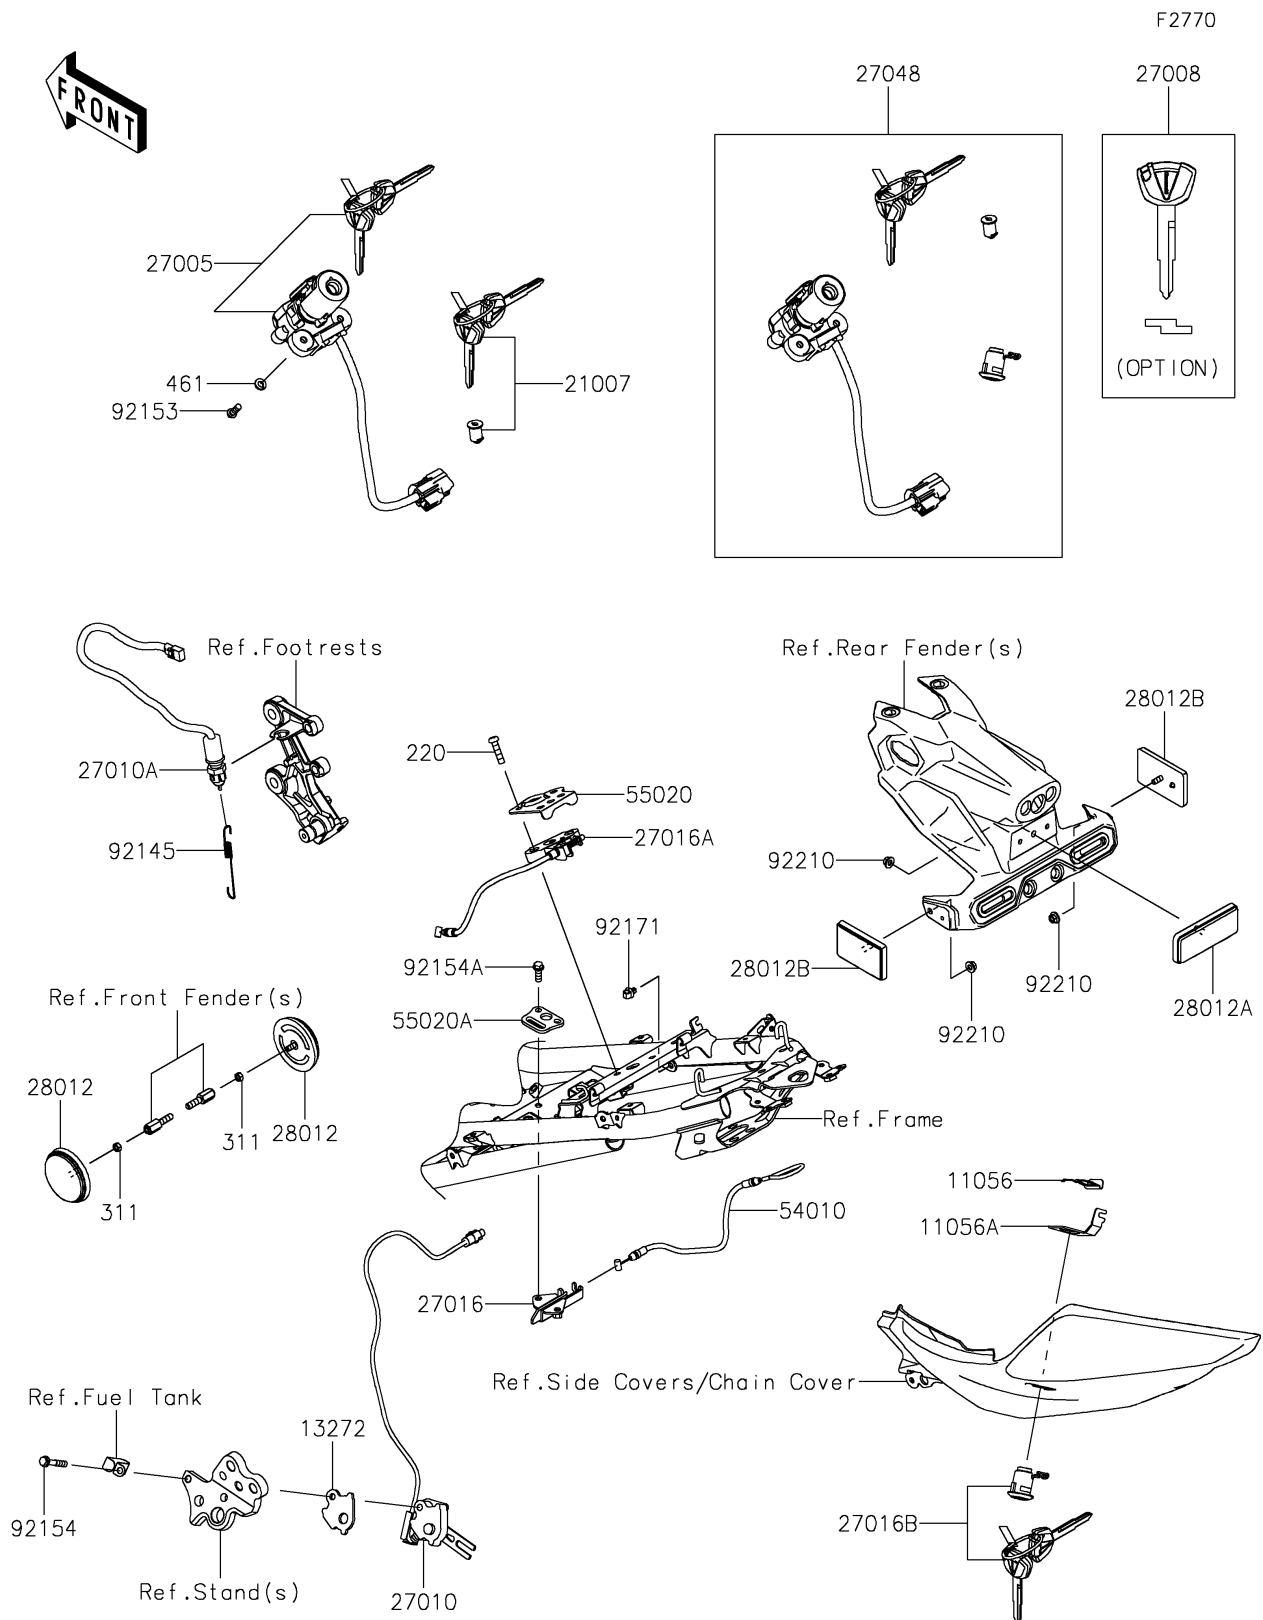

2018 NINJA® 400 ABS

PARTS DIAGRAM

Ignition Switch/Locks/Reflectors

2018 NINJA® 400 ABS

Kawasaki

Let the Good Times Roll®

PARTS LIST

Ignition Switch/Locks/Reflectors

ITEM NAME	PART NUMBER	QUANTITY
BRACKET,CLASP (Ref # 11056)	11056-0238	0
BRACKET,SEAT LOCK (Ref # 11056A)	11056-2119	0
PLATE (Ref # 13272)	13272-1330	0
ROTOR,LOCK,TANK CAP (Ref # 21007)	21007-5077	0
SWITCH-ASSY-IGNITION (Ref # 27005)	27005-0635	0
KEY-LOCK,BLANK (Ref # 27008)	27008-0596	0
SWITCH,SIDE STAND (Ref # 27010)	27010-0845	0
SWITCH,STOP (Ref # 27010A)	27010-0863	0
LOCK-ASSY,SEAT STRIKER (Ref # 27016)	27016-0008	0
LOCK-ASSY,SEAT STRIKER (Ref # 27016A)	27016-0025	0
LOCK-ASSY,SEAT (Ref # 27016B)	27016-5386	0
SWITCH-ASSY (Ref # 27048)	27048-5144	0
REFLECTOR-REFLEX,FR,SIDE (Ref # 28012)	28012-0001	0
REFLECTOR-REFLEX (Ref # 28012A)	28012-1077	0
REFLECTOR-REFLEX (Ref # 28012B)	28012-1088	0
CABLE (Ref # 54010)	54010-0621	0
GUARD (Ref # 55020)	55020-2193	0
GUARD,SEAT STRIKER (Ref # 55020A)	55020-2246	0
SPRING,BRAKE LAMP SWITCH (Ref # 92145)	92145-0683	0
BOLT,TORX,6X16 (Ref # 92153)	92153-0967	0
BOLT,FLANGED,6X35 (Ref # 92154)	92154-1009	0
BOLT,FLANGED-SMALL,6X16,TB2468 (Ref # 92154A)	92154-3869	0
CLAMP (Ref # 92171)	92171-0939	0
NUT,FLANGED,5MM (Ref # 92210)	92210-0007	0
SCREW-PAN-CROS,6X25 (Ref # 220)	220AC0625	0
NUT-HEX,5MM (Ref # 311)	311AB0500	0
WASHER-SPRING,6MM (Ref # 461)	461DA0600	0