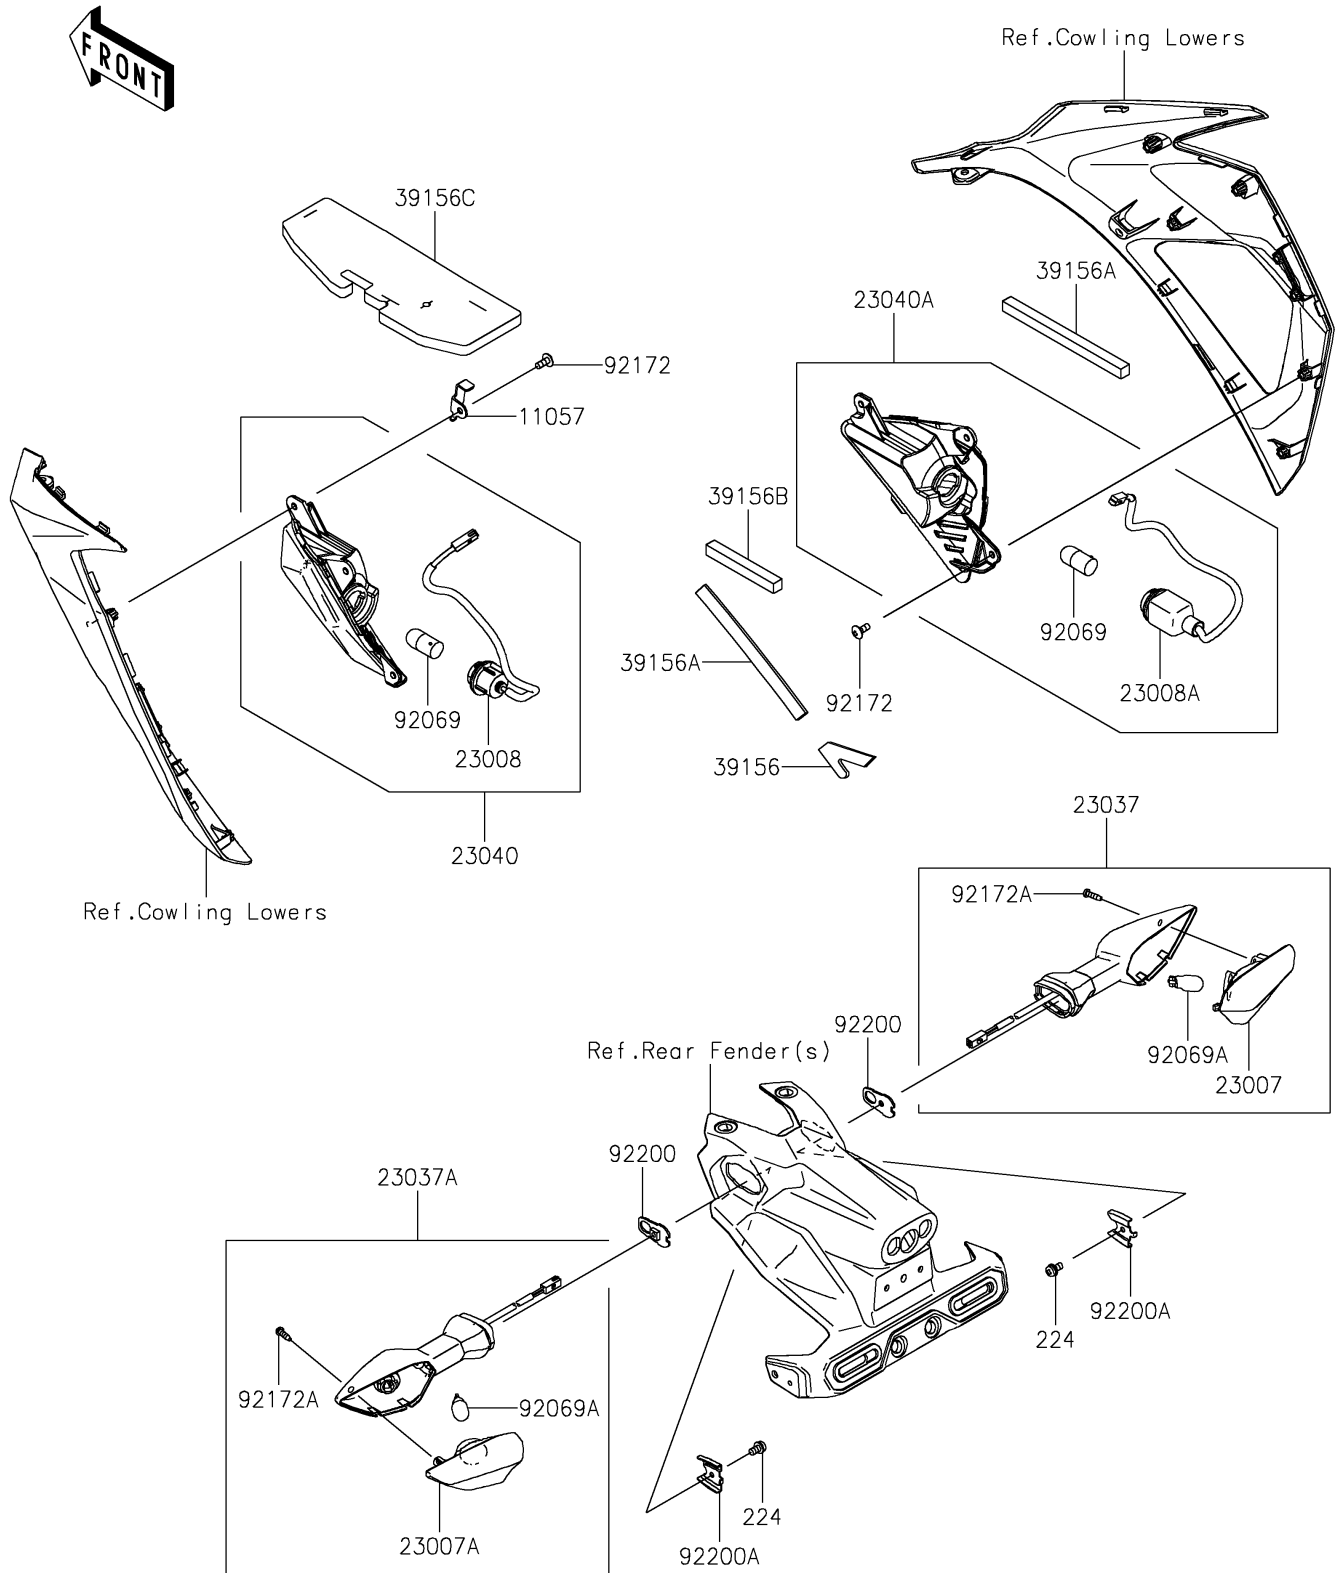

2018 NINJA® 400 ABS

PARTS DIAGRAM

Turn Signals

F2730

2018 NINJA[®] 400 ABS

PARTS LIST

Turn Signals

ITEM NAME

PART NUMBER

QUANTITY
