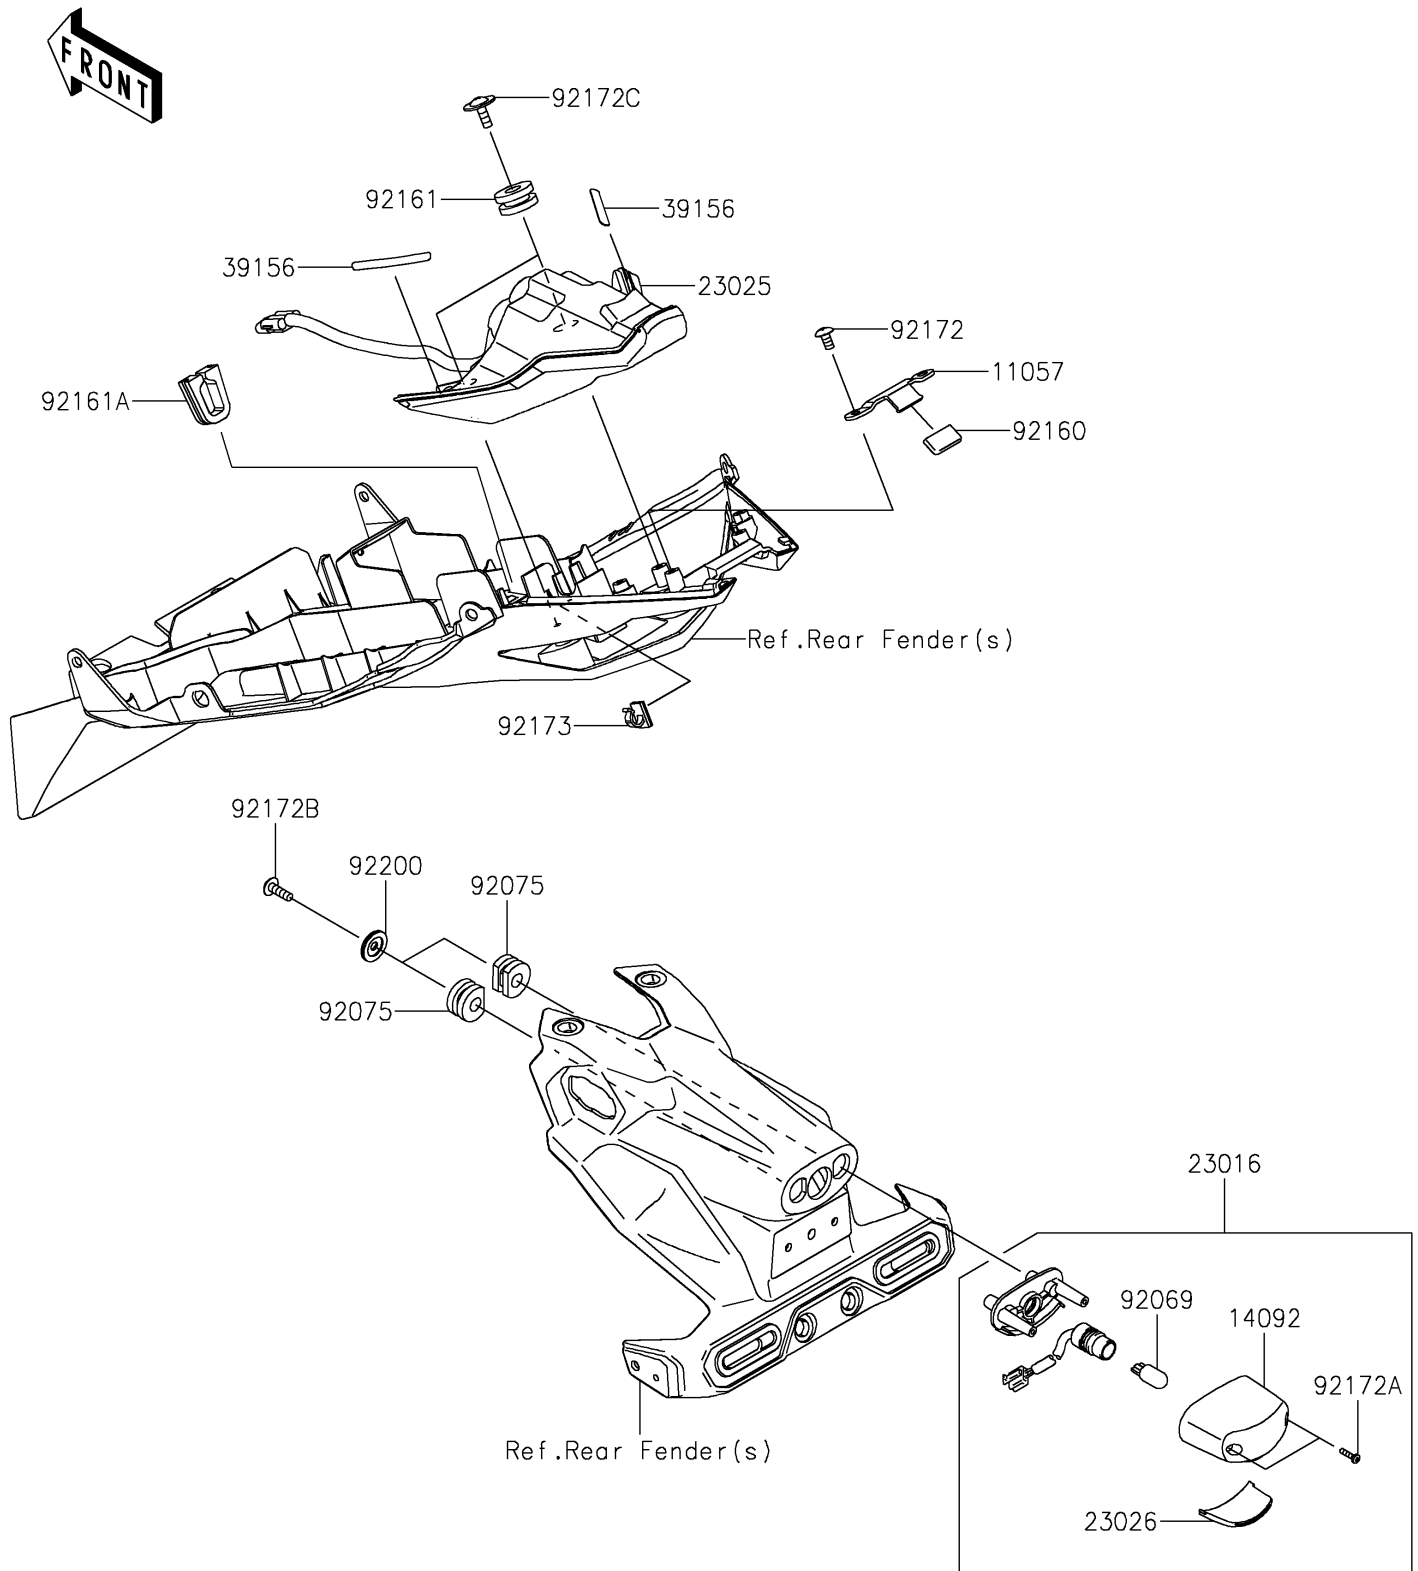

2018 NINJA® 400 ABS

PARTS DIAGRAM

Taillight(s)

F2720

2018 NINJA® 400 ABS

PARTS LIST

Taillight(s)

ITEM NAME	PART NUMBER	QUANTITY
BRACKET (Ref # 11057)	11057-1214	0
COVER,LICENSE LAMP (Ref # 14092)	14092-0001	0
LAMP-ASSY,LICENCE (Ref # 23016)	23016-0608	0
LAMP-TAIL,LED (Ref # 23025)	23025-0373	0
LENS,LICENCE LAMP (Ref # 23026)	23026-0028	0
PAD,6X50 (Ref # 39156)	39156-2421	0
BULB,12V 5W (Ref # 92069)	92069-1016	0
DAMPER (Ref # 92075)	92075-1870	0
DAMPER (Ref # 92160)	92160-1190	0
DAMPER (Ref # 92161)	92161-0163	0
DAMPER,RR FENDER (Ref # 92161A)	92161-1984	0
SCREW,TAPPING,5X10 (Ref # 92172)	92172-0262	0
SCREW,TAPPING,2.9X13 (Ref # 92172A)	92172-0343	0
SCREW,TAPPING,5X16 (Ref # 92172B)	92172-0427	0
SCREW,5X16 (Ref # 92172C)	92172-1215	0
CLAMP,CLIP (Ref # 92173)	92173-1783	0
WASHER,5.5X20X2 (Ref # 92200)	92200-1971	0