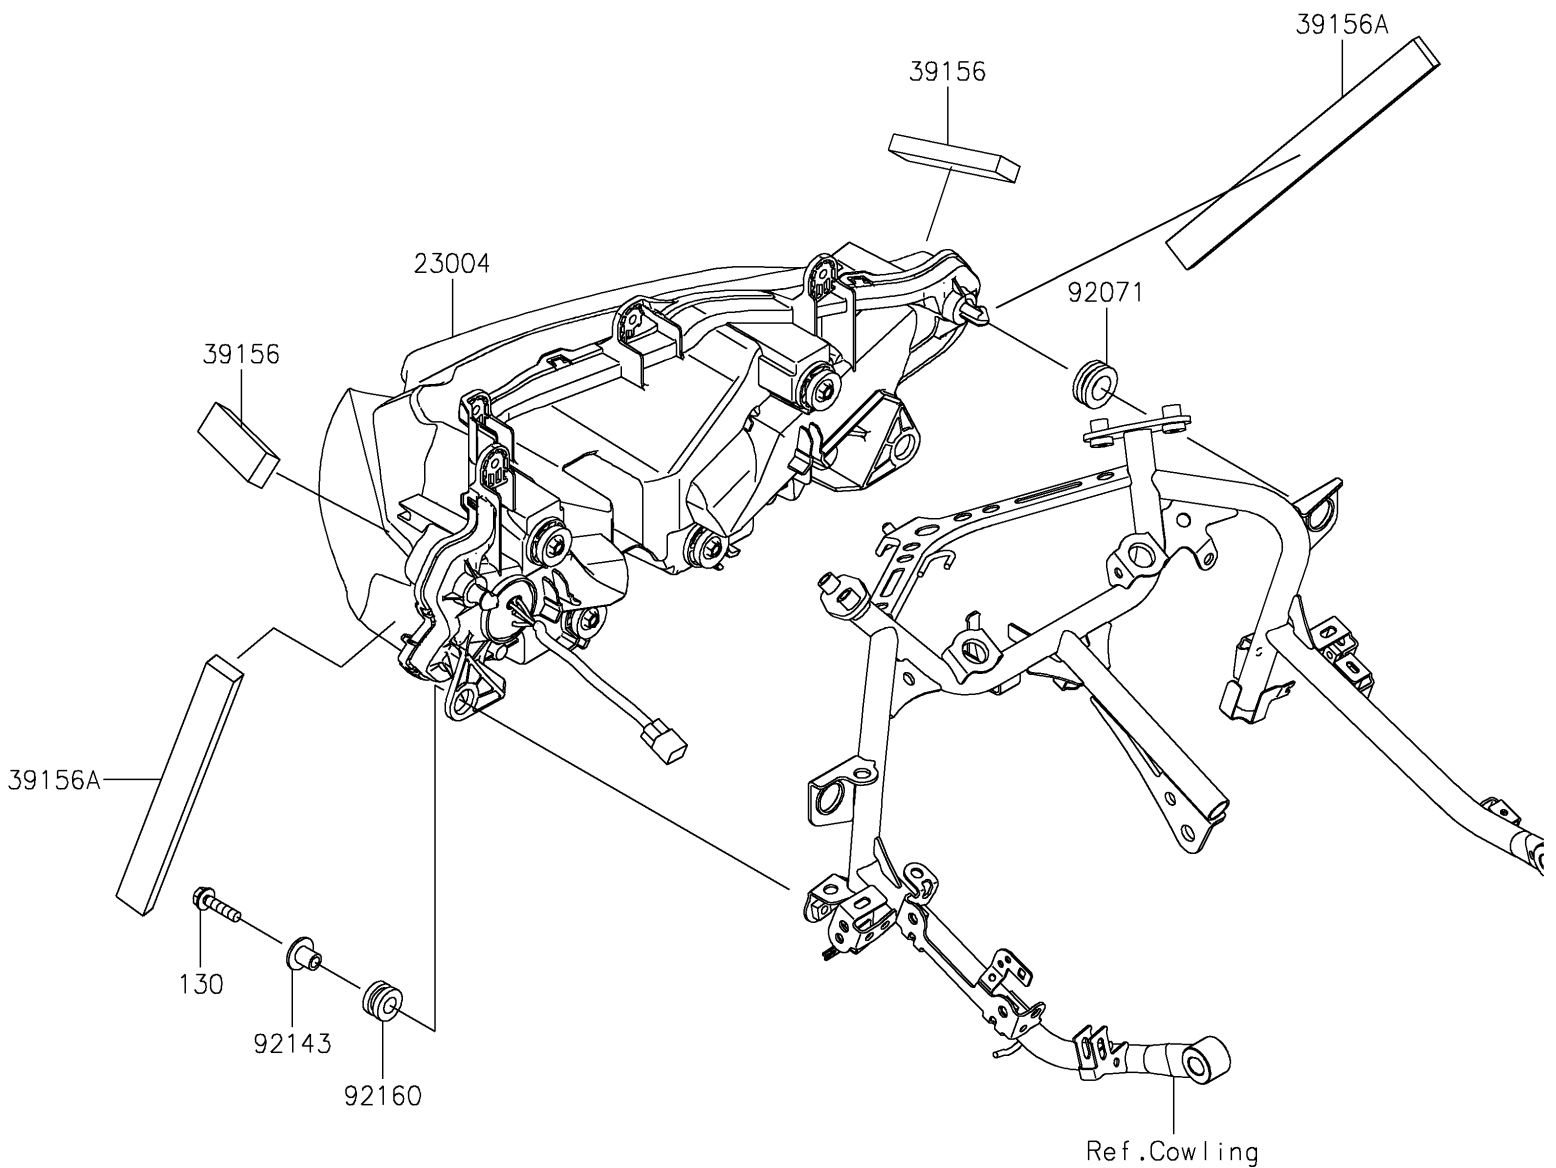

2018 NINJA® 400 ABS

PARTS DIAGRAM

Headlight(s)

F2710

2018 NINJA[®] 400 ABS

PARTS LIST

Headlight(s)

ITEM NAME

PART NUMBER

QUANTITY
