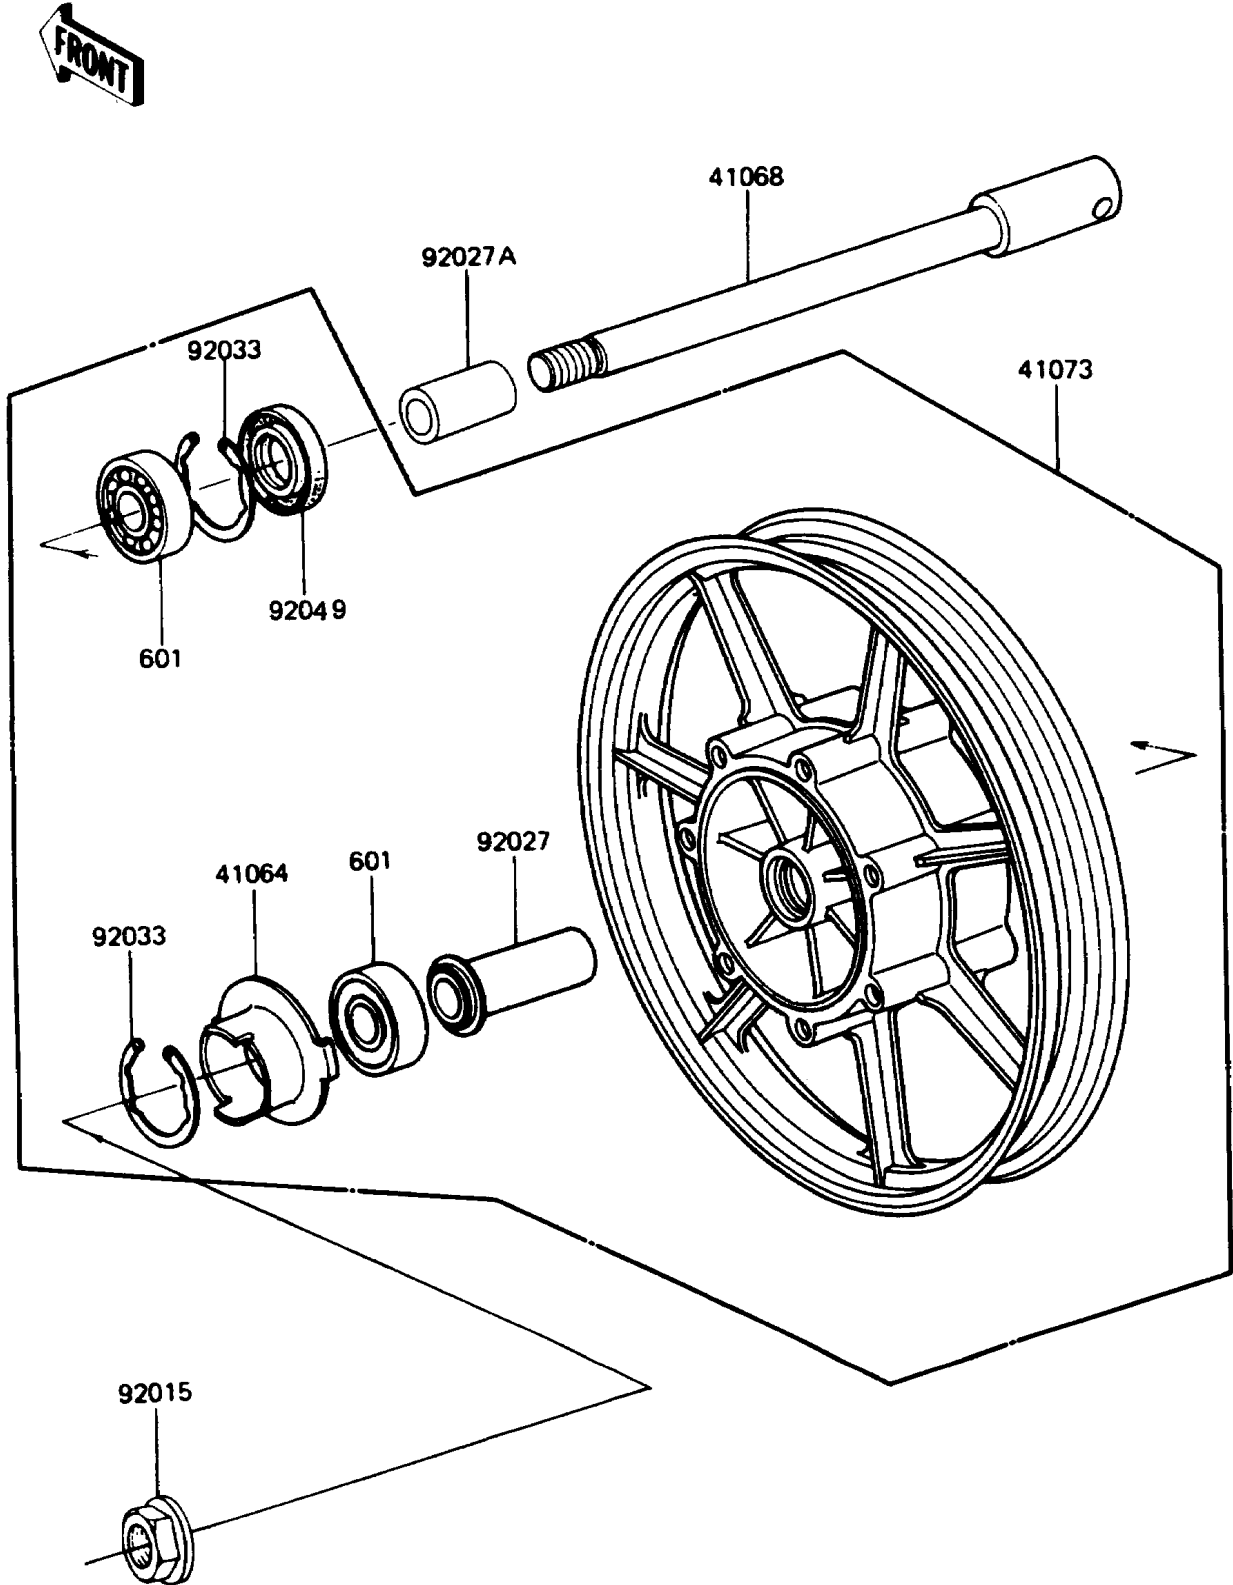

1988 Voyager

PARTS DIAGRAM

Front Wheel

F2230-0104

1988 Voyager

PARTS LIST

Front Wheel

Kawasaki

Let the Good Times Roll®

ITEM NAME

PART NUMBER

QUANTITY
