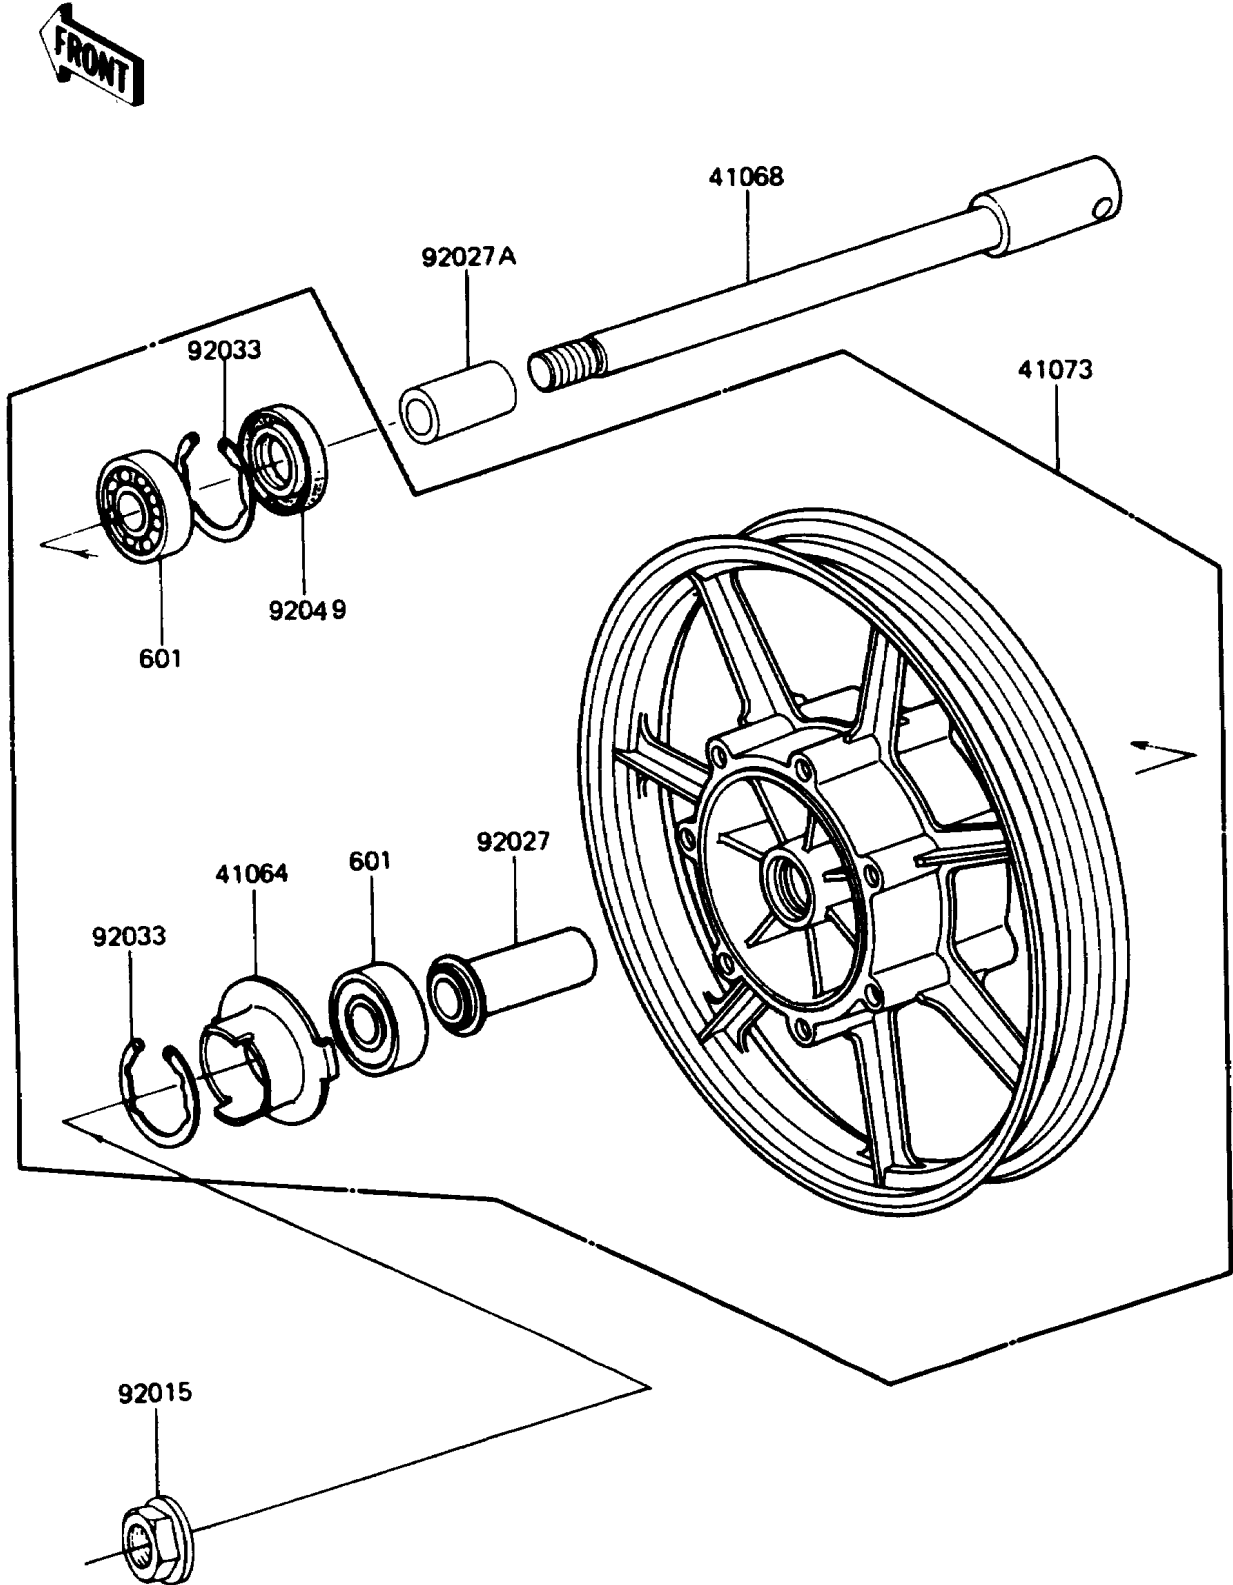

1987 Voyager

PARTS DIAGRAM

Front Wheel

F2230-0104

1987 Voyager

PARTS LIST

Front Wheel

Kawasaki

Let the Good Times Roll®

ITEM NAME

PART NUMBER

QUANTITY
