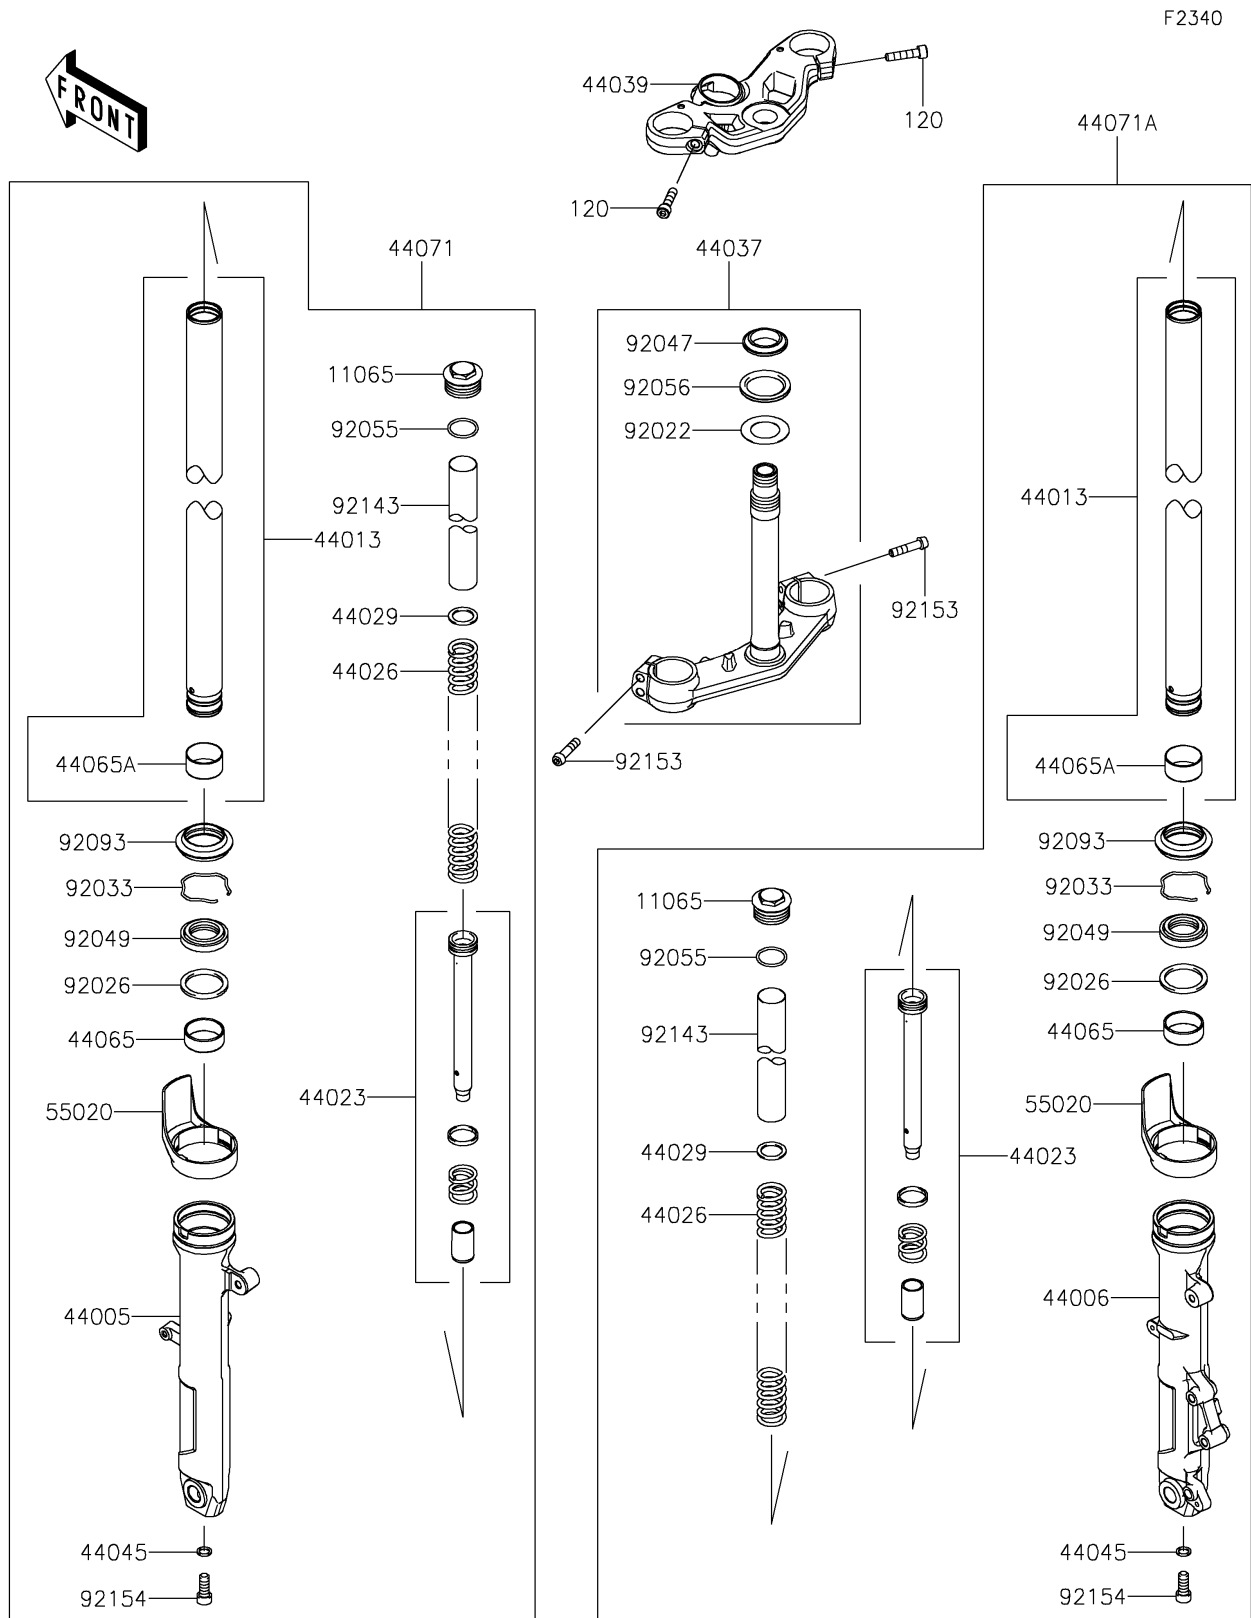

2018 NINJA® 400 ABS

PARTS DIAGRAM

Front Fork

2018 NINJA® 400 ABS

PARTS LIST

Front Fork

ITEM NAME

PART NUMBER

QUANTITY
