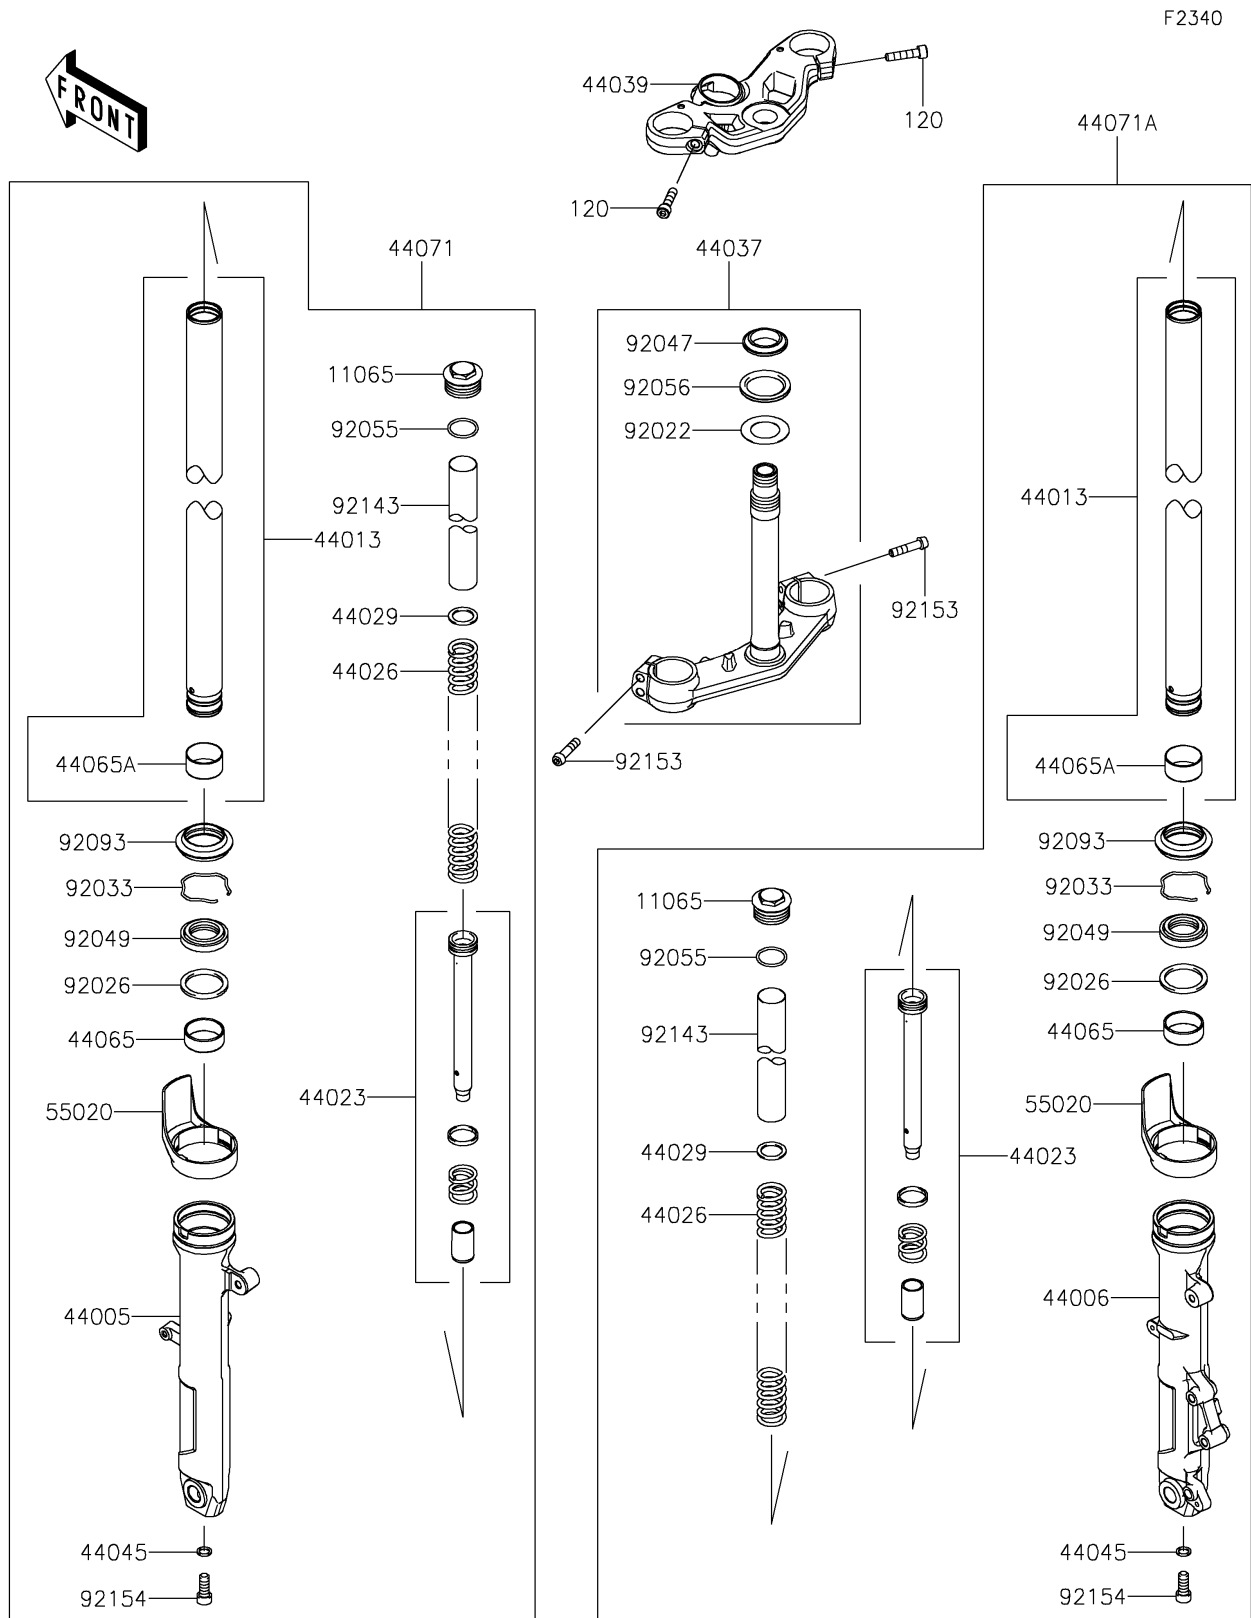

## PARTS DIAGRAM

### Front Fork

## PARTS LIST

### Front Fork

ITEM NAME	PART NUMBER	QUANTITY
CAP (Ref # 11065)	11065-1286	0
PIPE-LEFT FORK OUTER,F.S.BLACK (Ref # 44005)	44005-0119-18R	0
PIPE-RIGHT FORK OUTER,F.S.BLK (Ref # 44006)	44006-0116-18R	0
PIPE-FORK INNER (Ref # 44013)	44013-0324	0
CYLINDER-SET-FORK (Ref # 44023)	44023-0144	0
SPRING-FRONT FORK (Ref # 44026)	44026-0220	0
SEAT-FORK SPRING (Ref # 44029)	44029-1131	0
HOLDER-FORK UNDER,F.BLACK (Ref # 44037)	44037-0178-21	0
HOLDER-FORK UPPER (Ref # 44039)	44039-0186	0
GASKET,FORK CYLINDER BOLT (Ref # 44045)	44045-051	0
BUSHING-FRONT FORK,GUIDE (Ref # 44065)	44065-0030	0
BUSHING-FRONT FORK (Ref # 44065A)	44065-0036	0
DAMPER-ASSY,LH,F.S.BLACK (Ref # 44071)	44071-1295-22Q	0
DAMPER-ASSY,RH,F.S.BLACK (Ref # 44071A)	44071-1296-22Q	0
GUARD,FORK (Ref # 55020)	55020-0872	0
WASHER,30.5X50X0.6 (Ref # 92022)	92022-231	0
SPACER,FORK OUTER (Ref # 92026)	92026-1276	0
RING-SNAP (Ref # 92033)	92033-1222	0
RACE,STEERING STEM BEARING (Ref # 92047)	92047-012	0
SEAL-OIL (Ref # 92049)	92049-0807	0
RING-O,FORK TOP (Ref # 92055)	92055-1420	0
SEAL-OIL,STEERING STEM (Ref # 92056)	92056-003	0
SEAL,DUST (Ref # 92093)	92093-0717	0
COLLAR,FORK,L=250 (Ref # 92143)	92143-1653	0
BOLT,SOCKET,8X35 (Ref # 92153)	92153-0854	0
BOLT (Ref # 92154)	92154-2551	0
BOLT-SOCKET,8X35 (Ref # 120)	120CC0835	0