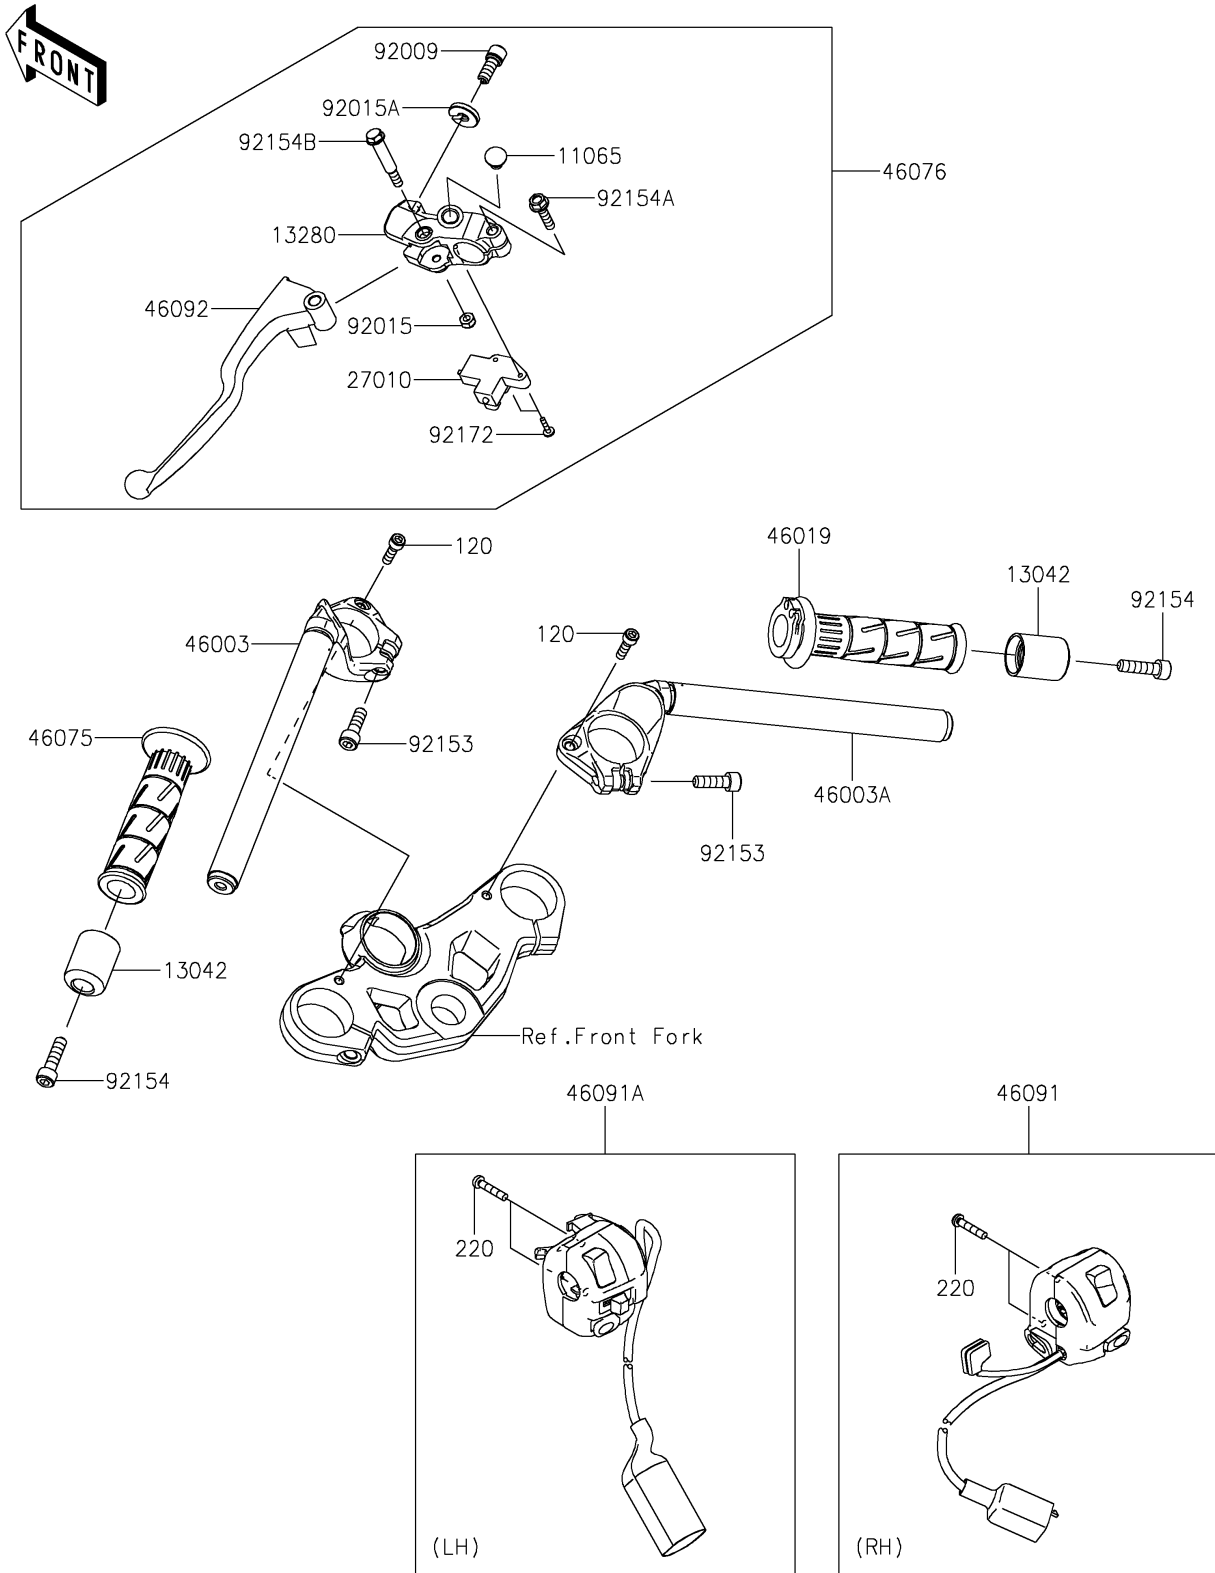

2018 NINJA® 400 ABS

PARTS DIAGRAM

Handlebar

F2310

2018 NINJA® 400 ABS

PARTS LIST

Handlebar

ITEM NAME

PART NUMBER

QUANTITY
