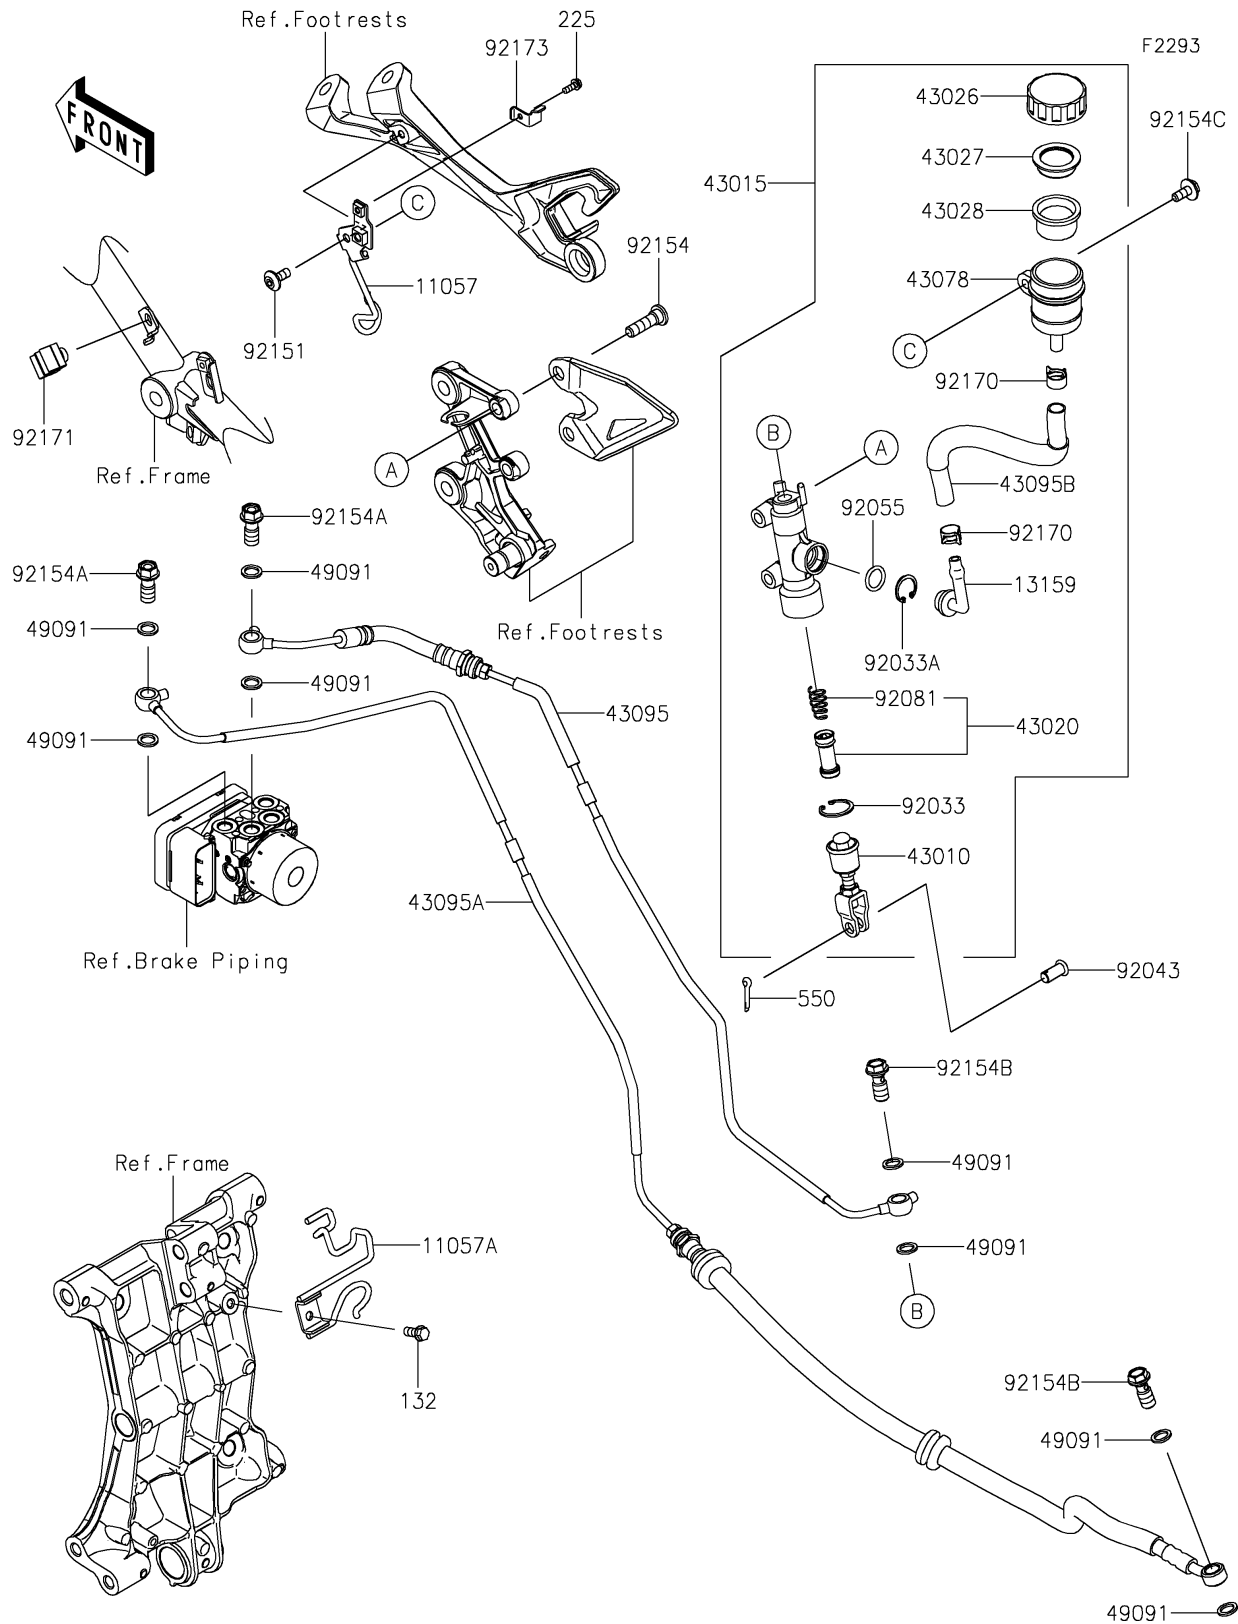

2018 NINJA® 400 ABS

PARTS DIAGRAM

Rear Master Cylinder

2018 NINJA® 400 ABS

PARTS LIST

Rear Master Cylinder

ITEM NAME

PART NUMBER

QUANTITY
