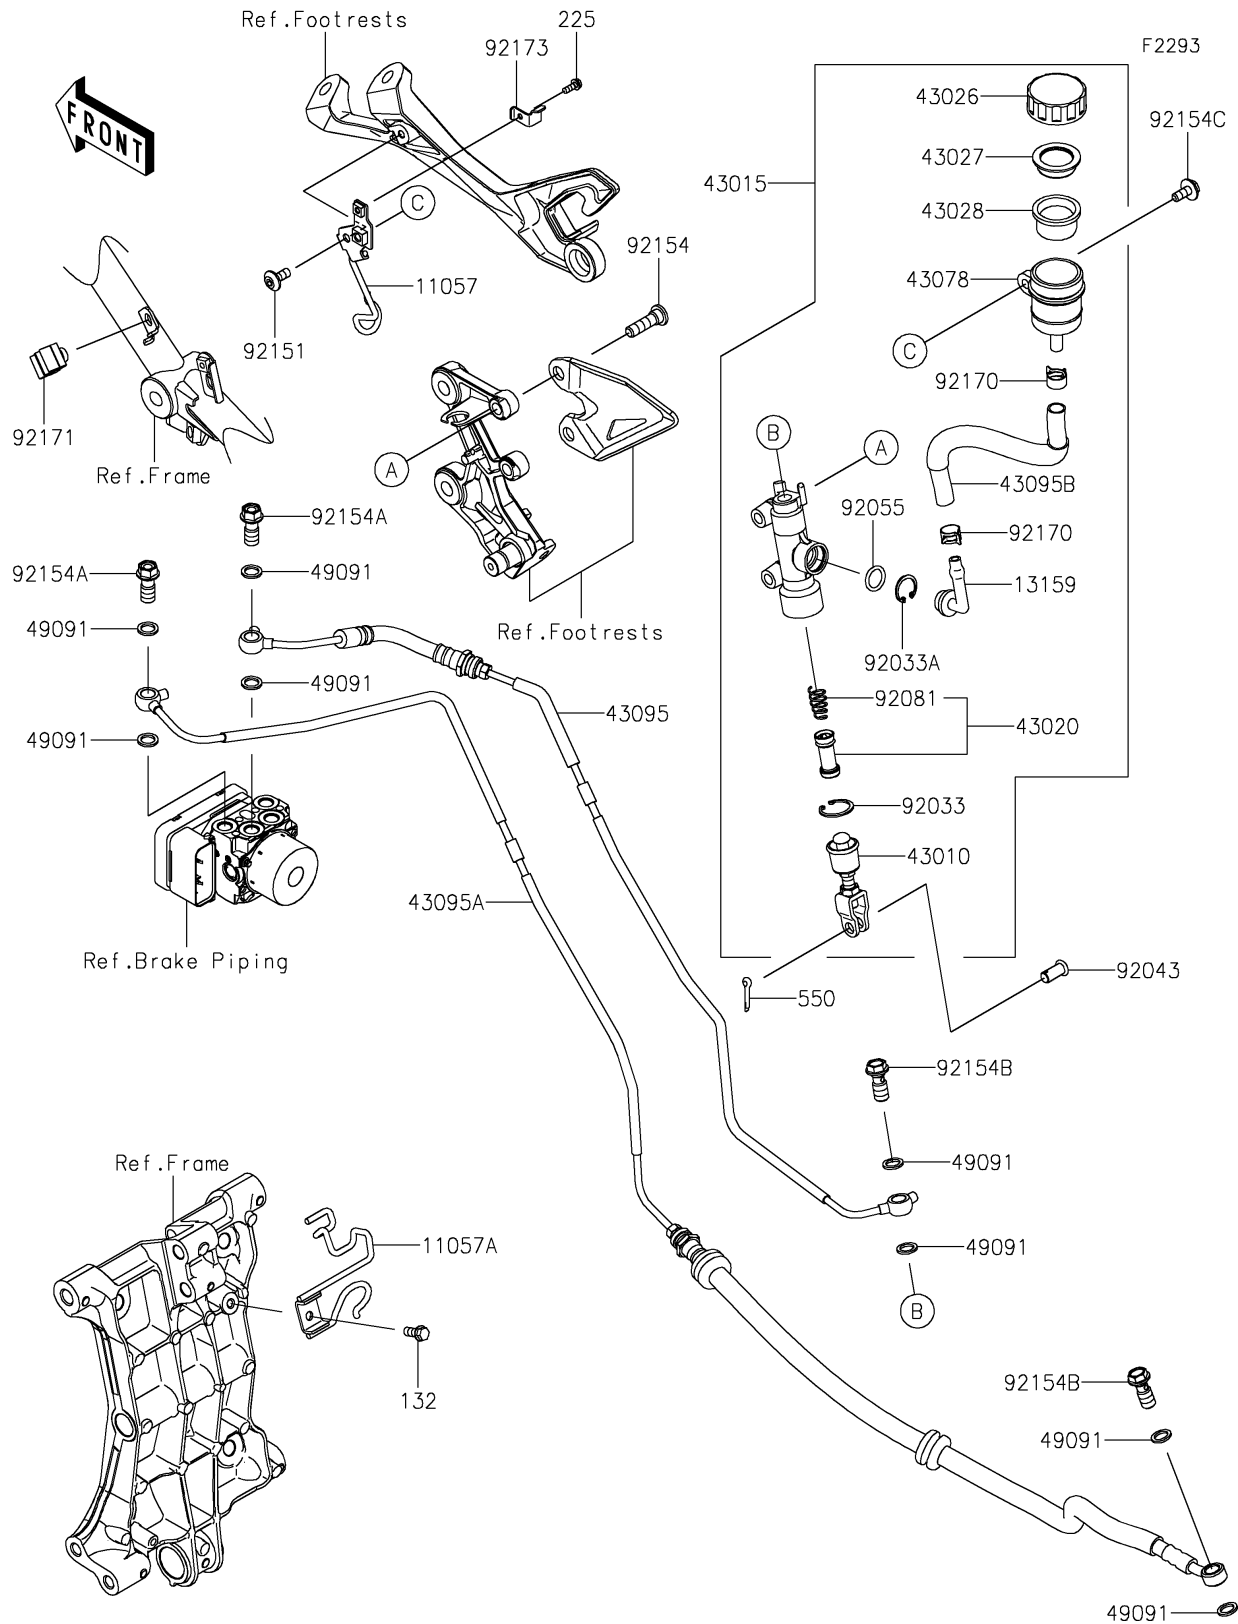

2018 NINJA® 400 ABS

PARTS DIAGRAM

Rear Master Cylinder