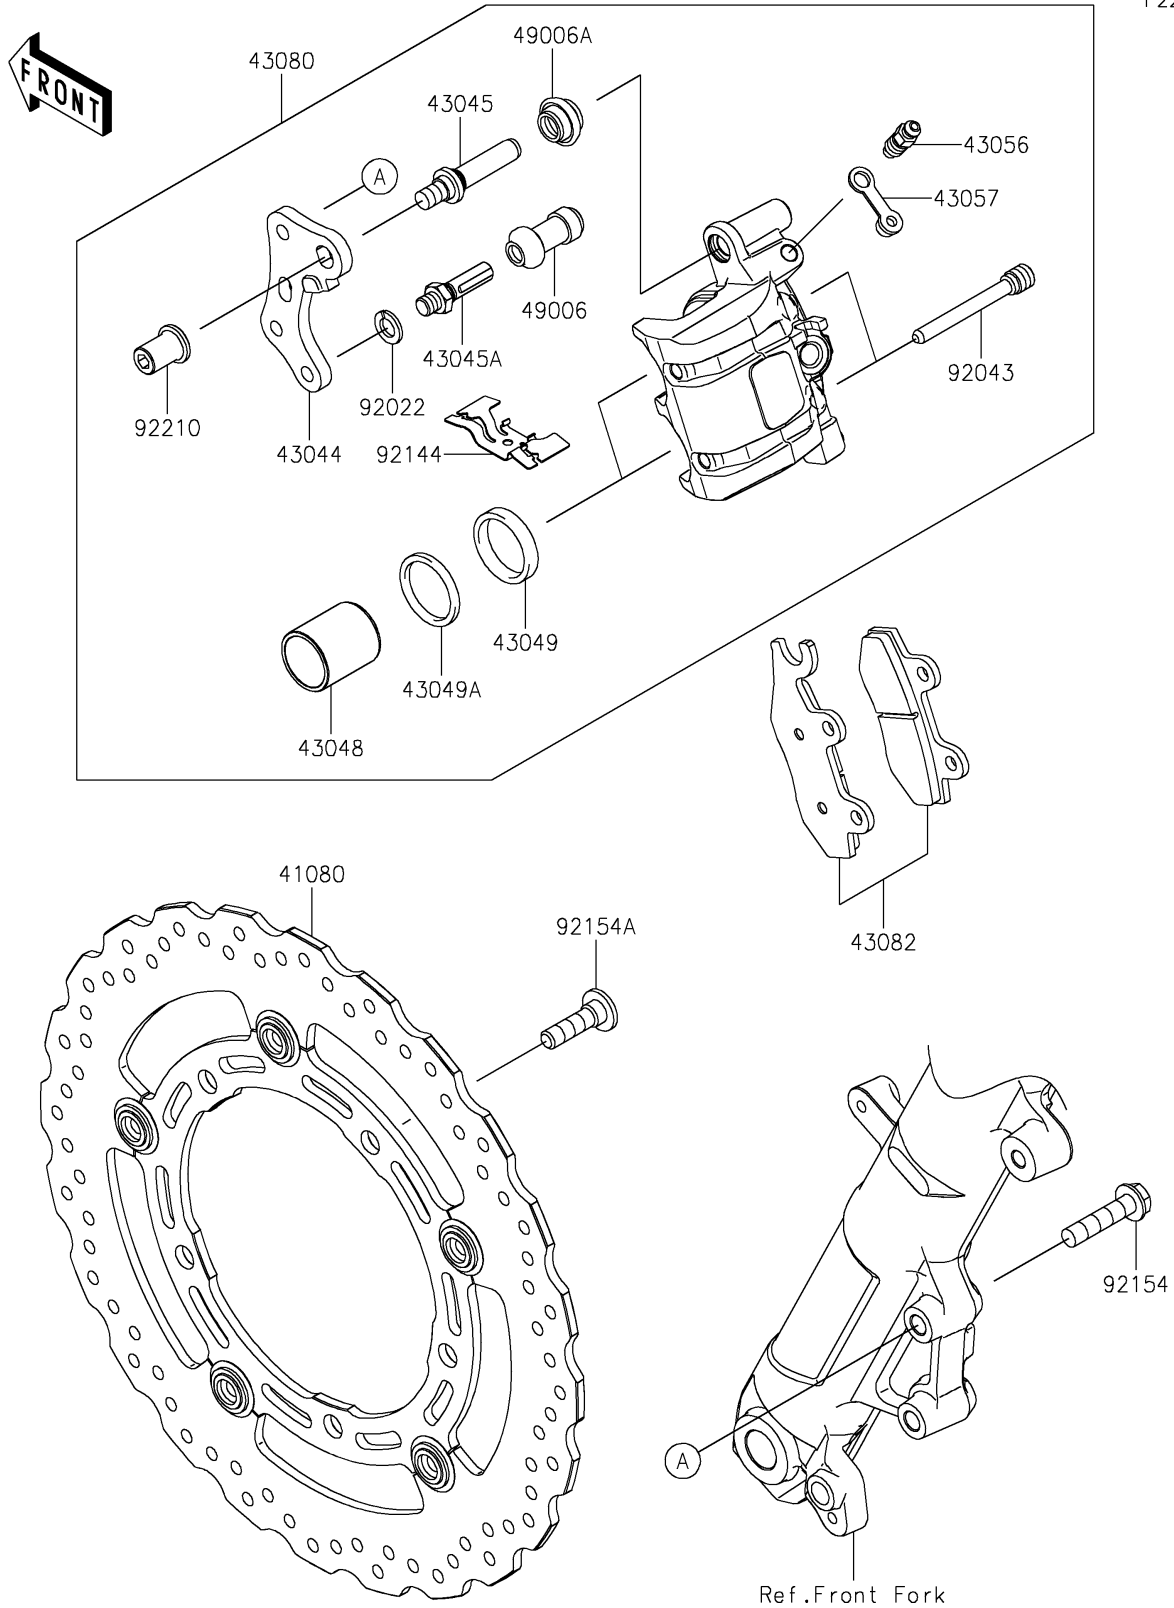

2018 NINJA® 400 ABS

PARTS DIAGRAM

Front Brake

F2292

2018 NINJA[®] 400 ABS

PARTS LIST

Front Brake

ITEM NAME

PART NUMBER

QUANTITY
