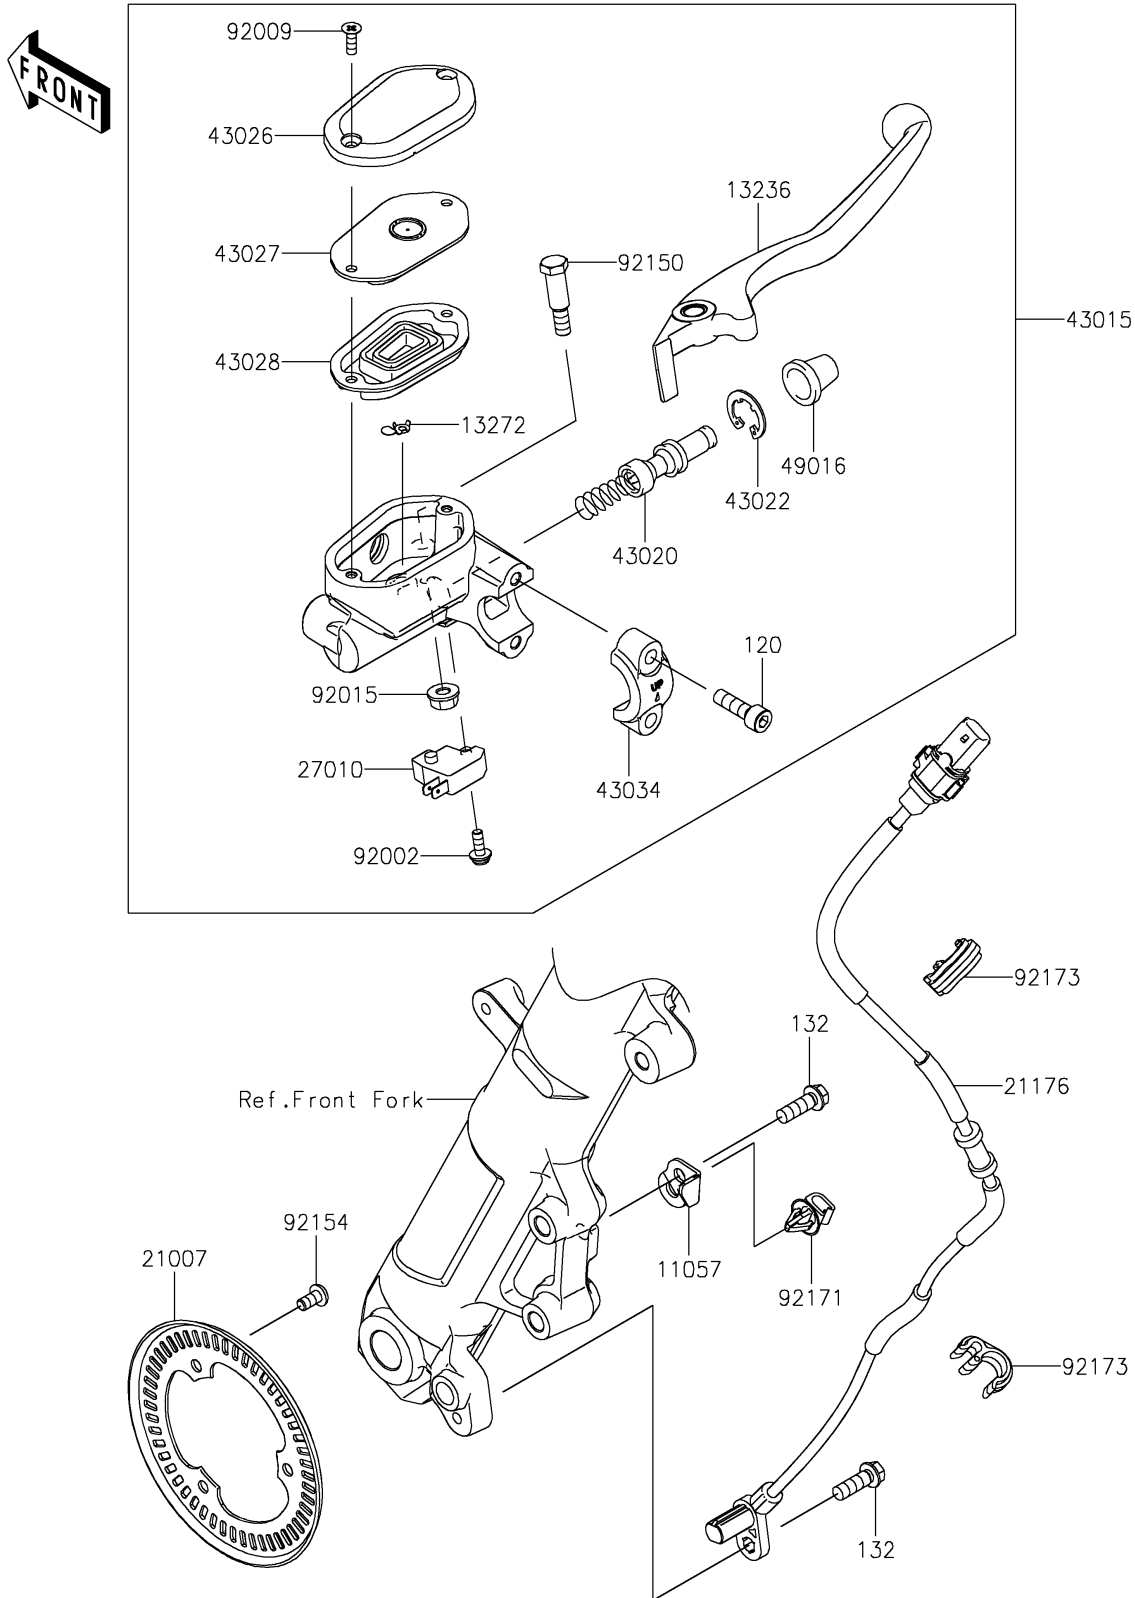

2018 NINJA® 400 ABS

PARTS DIAGRAM

Front Master Cylinder

F2291

2018 NINJA® 400 ABS

PARTS LIST

Front Master Cylinder

ITEM NAME

PART NUMBER

QUANTITY
