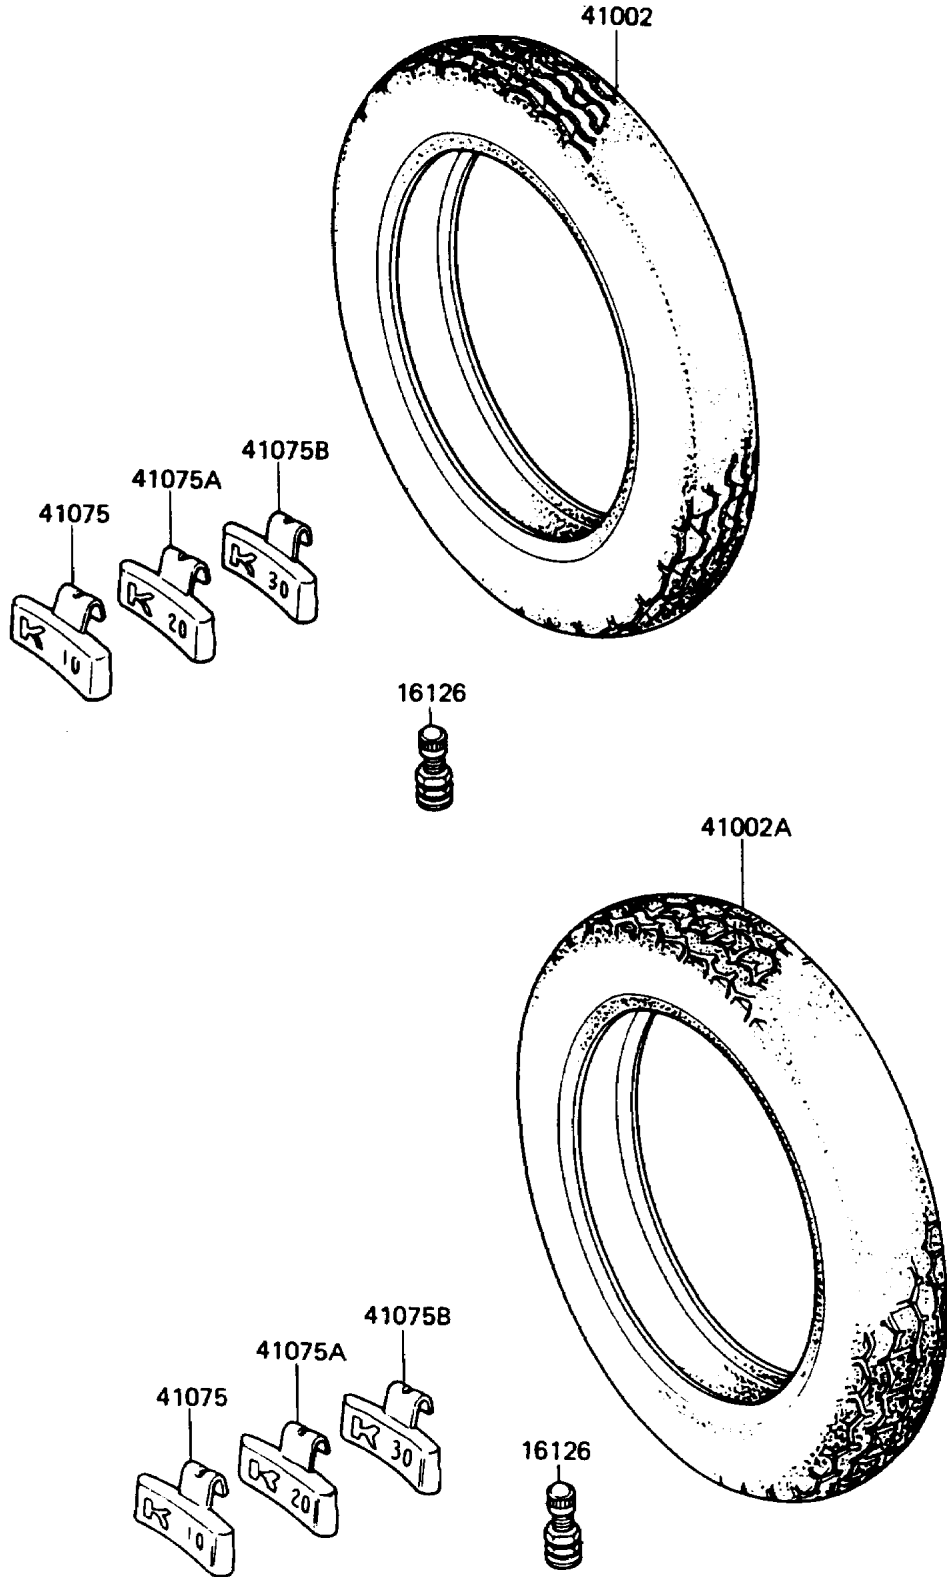

1988 Voyager

PARTS DIAGRAM

Tires

F2210-0066

1988 Voyager

PARTS LIST

Tires

ITEM NAME

PART NUMBER

QUANTITY
