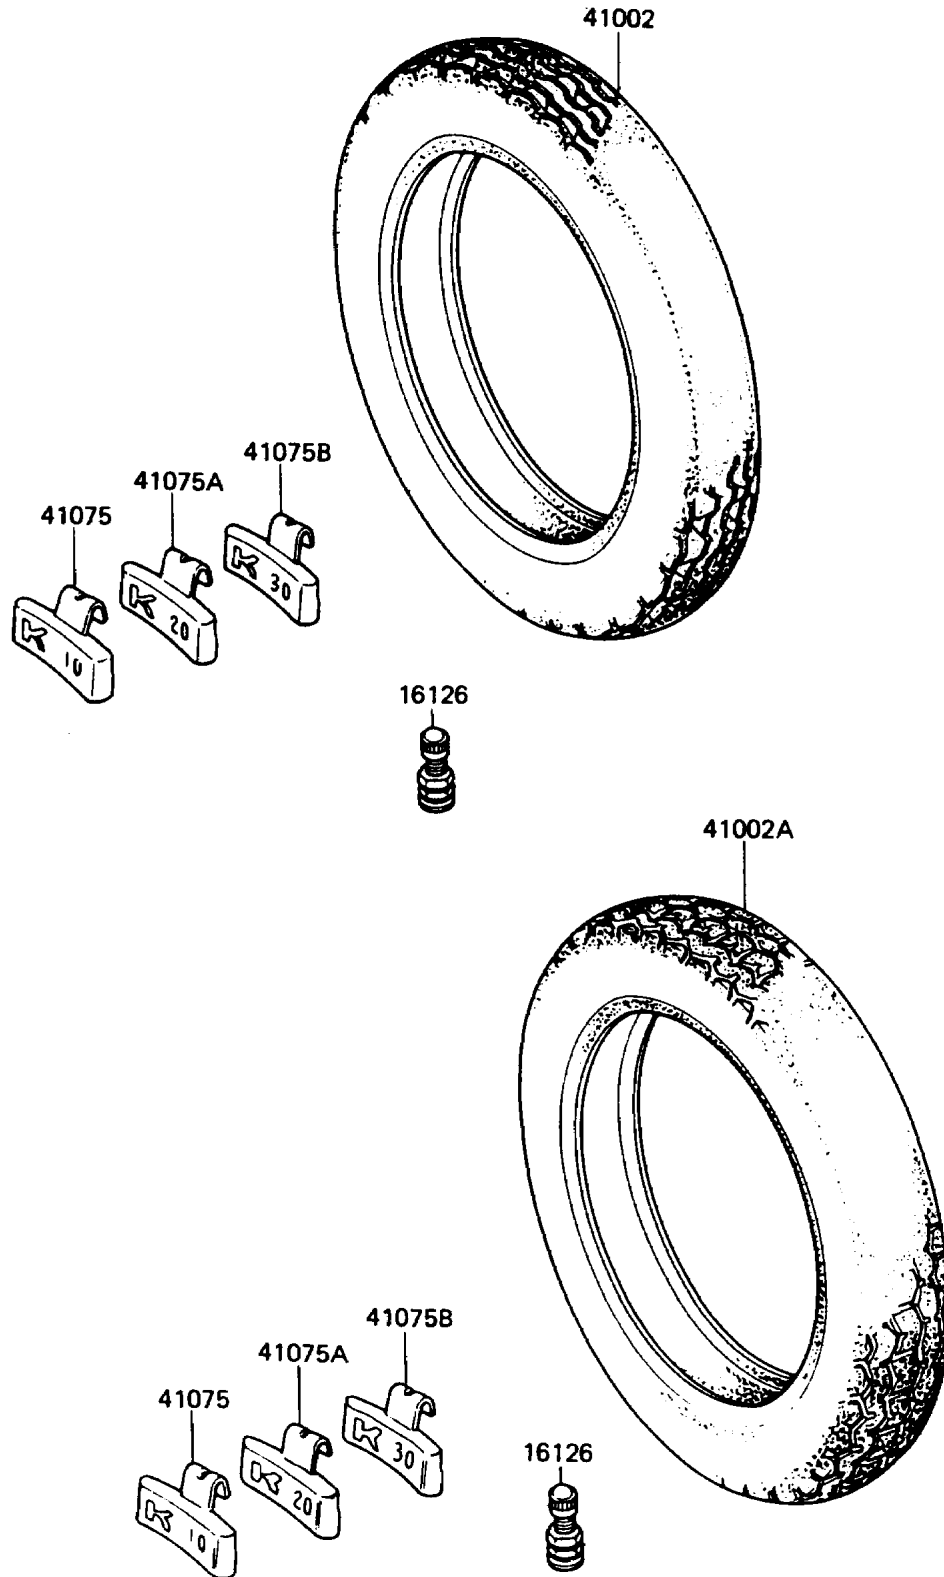

1987 Voyager

PARTS DIAGRAM

Tires

F2210-0066

1987 Voyager

PARTS LIST

Tires

ITEM NAME

PART NUMBER

QUANTITY
