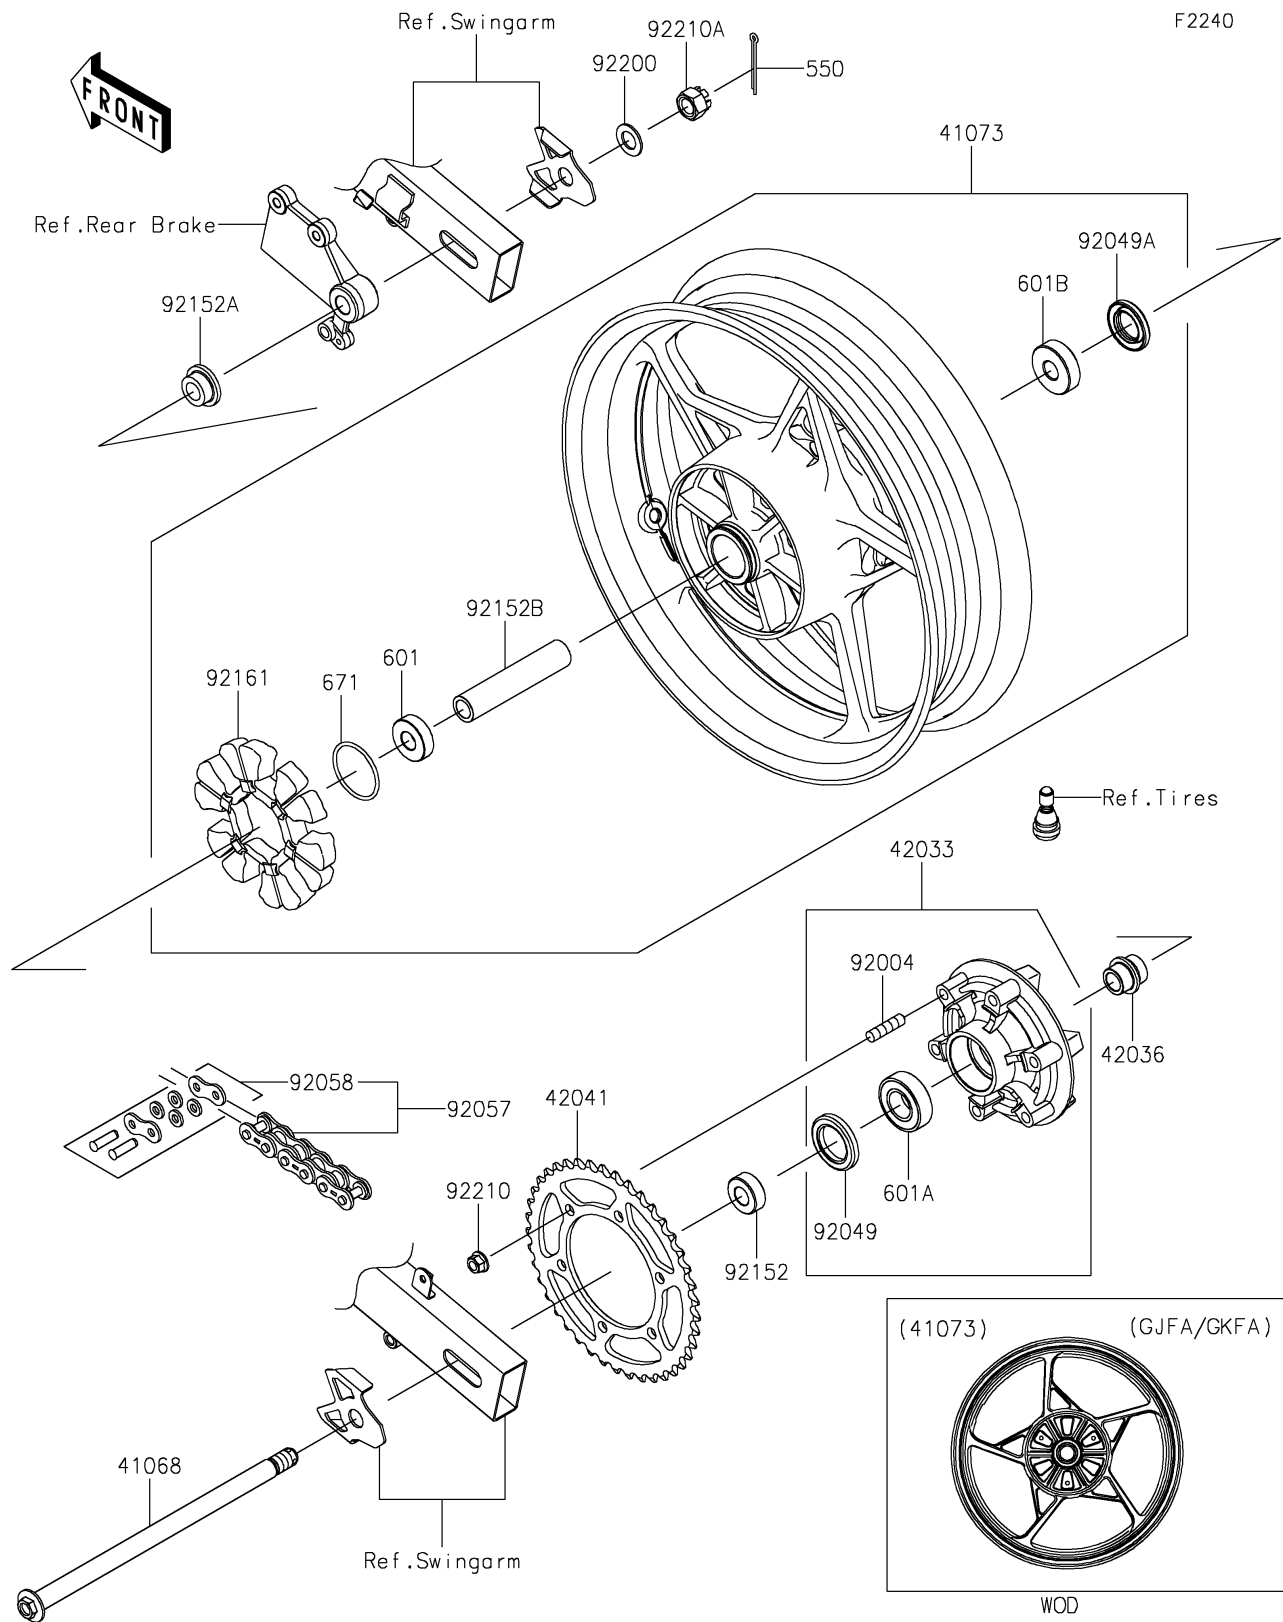

2018 NINJA® 400 ABS

PARTS DIAGRAM

Rear Wheel/Chain

2018 NINJA® 400 ABS

PARTS LIST

Rear Wheel/Chain

ITEM NAME	PART NUMBER	QUANTITY
AXLE,RR,17X322,M16 (Ref # 41068)	41068-0628	0
WHEEL-ASSY,RR,G.BLACK (Ref # 41073)	41073-0753-QT	0
COUPLING-ASSY,RR HUB (Ref # 42033)	42033-0574	0
SLEEVE,RR HUB,L=30 (Ref # 42036)	42036-1055	0
SPROCKET-HUB,41T (Ref # 42041)	42041-0162	0
STUD,10X19 (Ref # 92004)	92004-0048	0
SEAL-OIL,35X52X7 (Ref # 92049)	92049-0730	0
SEAL-OIL,27X47X7 (Ref # 92049A)	92049-0802	0
CHAIN,DRIVE,EK520SR-O2X106L (Ref # 92057)	92057-0019	0
JOINT-CHAIN,DRIVE (Ref # 92058)	92058-1102	0
COLLAR,17X35X13 (Ref # 92152)	92152-0843	0
COLLAR,17X28(38)X15 (Ref # 92152A)	92152-0844	0
COLLAR,17.2X25X121 (Ref # 92152B)	92152-2387	0
DAMPER,RR HUB SHOCK (Ref # 92161)	92161-0700	0
WASHER,17.3X30X2 (Ref # 92200)	92200-1916	0
NUT,LOCK,FLANGED,10MM (Ref # 92210)	92210-1139	0
NUT,16MM (Ref # 92210A)	92210-1651	0
PIN-COTTER,4.0X35 (Ref # 550)	550AA4035	0
BEARING-BALL,#6203UUC3 (Ref # 601)	601B6203UU	0
BEARING-BALL,#6205G (Ref # 601A)	601B6205G	0
BEARING-BALL,6303LLUC3/2ASU68 (Ref # 601B)	601B6303UU	0
O RING,50MM (Ref # 671)	671B2550	0